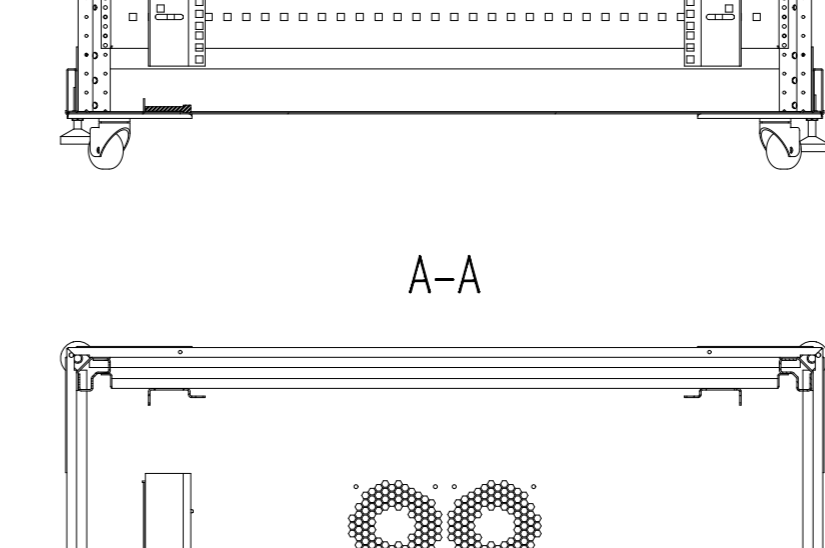

19" cabinet for IT TR 60***

19" cabinet for IT 18U 600x1000x930
TR 6018*** (Scale 1:10)

19" cabinet for IT 22U 600x1000x1110
TR 6022*** (Scale 1:10)

19" cabinet for IT 27U 600x1000x1335
TR 6027*** (Scale 1:10)

- How to define model:
- 1 - "TR" model;
 - 2 - "6" width;
 - 3 - "8" depth;
 - 4 - "42" unit height (1U = 44,44mm);
 - 5 - "7" color gray RAL 7035;
 - 6 - "9" black RAL9004;
 - 7 - "1" front door: glass in metal-frame
- "0" without door
 - "1" glass in metal-frame
 - "2" metal
 - "3" perforated metal
- 7 - "2" back door: metal
 - "0" without door
 - "1" glass in metal-frame
 - "2" metal
 - "3" perforated metal

19" cabinet for IT 47U 600x1000x2230
TR 6047*** (Scale 1:10)

19" cabinet for IT 42U 600x1000x2010
TR 6042*** (Scale 1:10)

19" cabinet for IT 37U 600x1000x1790
TR 6037*** (Scale 1:10)

19" cabinet for IT 33U 600x1000x1605
TR 6033*** (Scale 1:10)