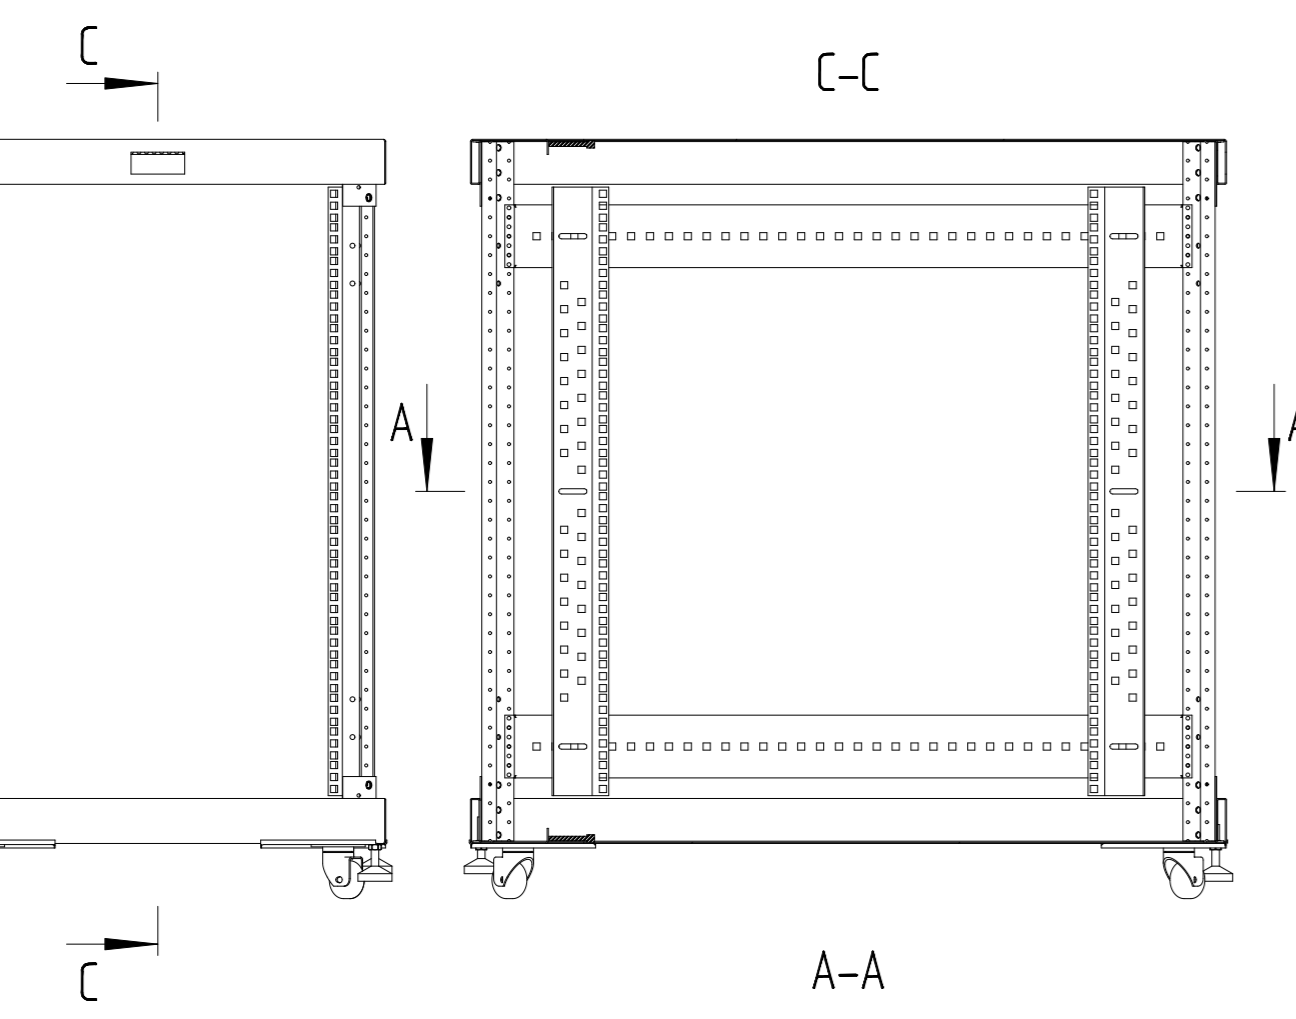

19" cabinet for IT TR 60***

19" cabinet for IT 18U 600x1000x930
TR 6018*** (Scale 1:10)

19" cabinet for IT 22U 600x1000x1110
TR 6022*** (Scale 1:10)

19" cabinet for IT 27U 600x1000x1335
TR 6027*** (Scale 1:10)

- How to define model:
- 1 - "TR" model;
 - 2 - "6" width;
 - 3 - "8" depth;
 - 4 - "42" unit height (1U = 44,44mm);
 - 5 - "7" color gray RAL 7035;
 - 6 - "9" black RAL9004;
 - 7 - "1" front door: glass in metal-frame
- "0" without door
 - "1" glass in metal-frame
 - "2" metal
 - "3" perforated metal
- 7 - "2" back door: metal
 - "0" without door
 - "1" glass in metal-frame
 - "2" metal
 - "3" perforated metal

19" cabinet for IT 47U 600x1000x2230
TR 6047*** (Scale 1:10)

19" cabinet for IT 42U 600x1000x2010
TR 6042*** (Scale 1:10)

19" cabinet for IT 37U 600x1000x1790
TR 6037*** (Scale 1:10)

19" cabinet for IT 33U 600x1000x1605
TR 6033*** (Scale 1:10)