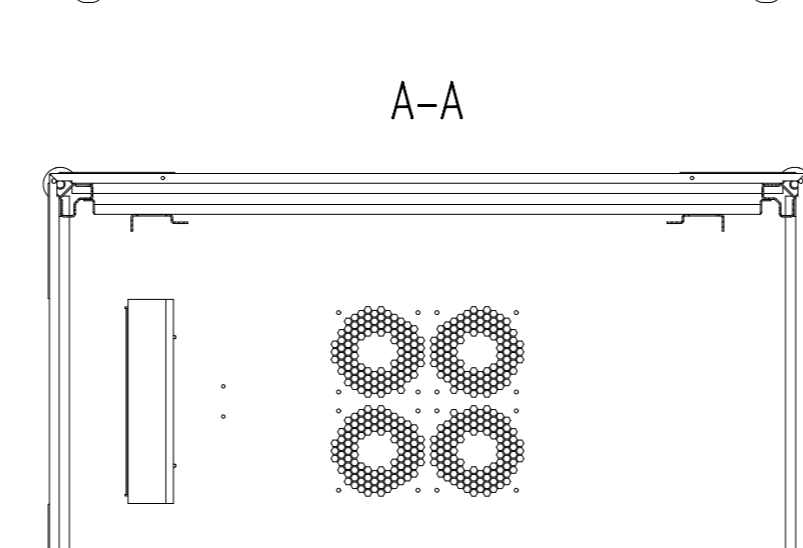

19" cabinet for IT TR 60***

19" cabinet for IT 18U 600x1000x930
TR 6018*** (Scale 1:10)

19" cabinet for IT 22U 600x1000x1110
TR 6022*** (Scale 1:10)

19" cabinet for IT 27U 600x1000x1335
TR 6027*** (Scale 1:10)

- How to define model:
- 1 - "TR" model;
 - 2 - "6" width;
 - 3 - "8" depth;
 - 4 - "42" unit height (1U = 44,44mm);
 - 5 - "7" color gray RAL 7035;
 - 6 - "9" black RAL9004;
 - 7 - "1" front door: glass in metal-frame
- "0" without door
 - "1" glass in metal-frame
 - "2" metal
 - "3" perforated metal
- 7 - "2" back door: metal
 - "0" without door
 - "1" glass in metal-frame
 - "2" metal
 - "3" perforated metal

19" cabinet for IT 47U 600x1000x2230
TR 6047*** (Scale 1:10)

19" cabinet for IT 42U 600x1000x2010
TR 6042*** (Scale 1:10)

19" cabinet for IT 37U 600x1000x1790
TR 6037*** (Scale 1:10)

19" cabinet for IT 33U 600x1000x1605
TR 6033*** (Scale 1:10)