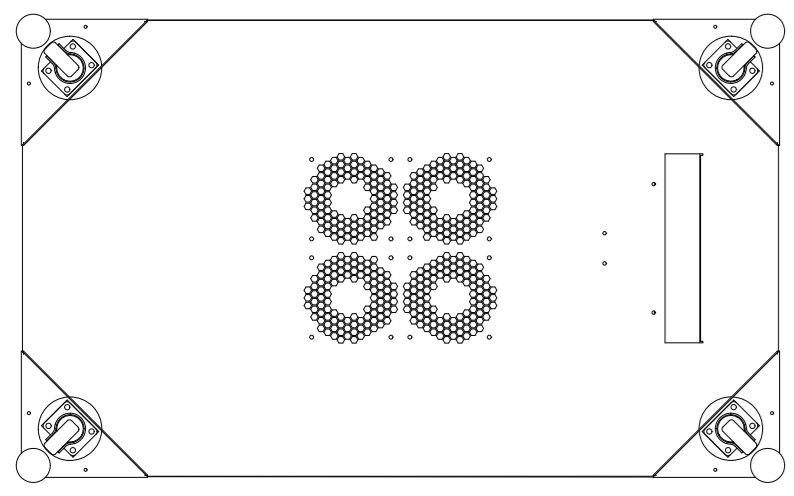

19" cabinet for IT TR 60***

1. How to define model:
2. 1 - "TR" model;
   - 2 - "6" width;
   - 3 - "8" depth;
   - 4 - "42" unit height (1U = 44,44mm);
   - 5 - "7" color gray RAL 7035;
   - 6 - "9" black RAL9004;
   - 7 - "1" front door: glass in metal-frame
3. "0" without door
   - "1" glass in metal-frame
   - "2" metal
   - "3" perforated metal
4. 7 - "2" back door: metal
   - "0" without door
   - "1" glass in metal-frame
   - "2" metal
   - "3" perforated metal