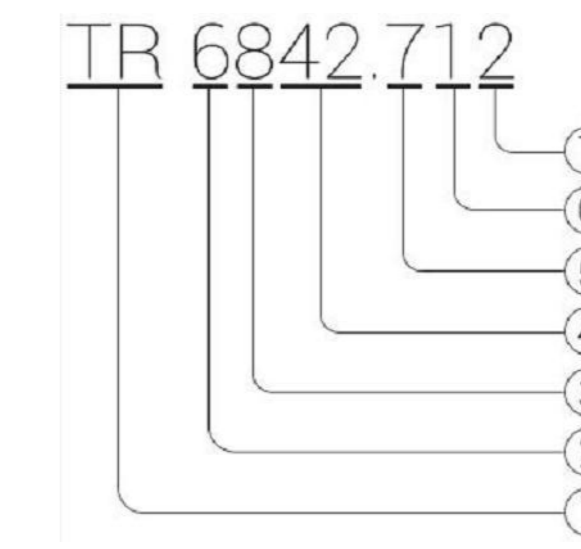

19" cabinet for IT TR 60***

19" cabinet for IT 18U 600x1000x930
TR 6018*** (Scale 1:10)

19" cabinet for IT 22U 600x1000x1110
TR 6022*** (Scale 1:10)

19" cabinet for IT 27U 600x1000x1335
TR 6027*** (Scale 1:10)

- How to define model:
- 1 - "TR" model;
 - 2 - "6" width;
 - 3 - "8" depth;
 - 4 - "42" unit height (1U = 44,44mm);
 - 5 - "7" color gray RAL 7035;
 - 6 - "9" black RAL9004;
 - 7 - "1" front door: glass in metal-frame
- "0" without door
 - "1" glass in metal-frame
 - "2" metal
 - "3" perforated metal
- 7 - "2" back door: metal
 - "0" without door
 - "1" glass in metal-frame
 - "2" metal
 - "3" perforated metal

19" cabinet for IT 47U 600x1000x2230
TR 6047*** (Scale 1:10)

19" cabinet for IT 42U 600x1000x2010
TR 6042*** (Scale 1:10)

19" cabinet for IT 37U 600x1000x1790
TR 6037*** (Scale 1:10)

19" cabinet for IT 33U 600x1000x1605
TR 6033*** (Scale 1:10)