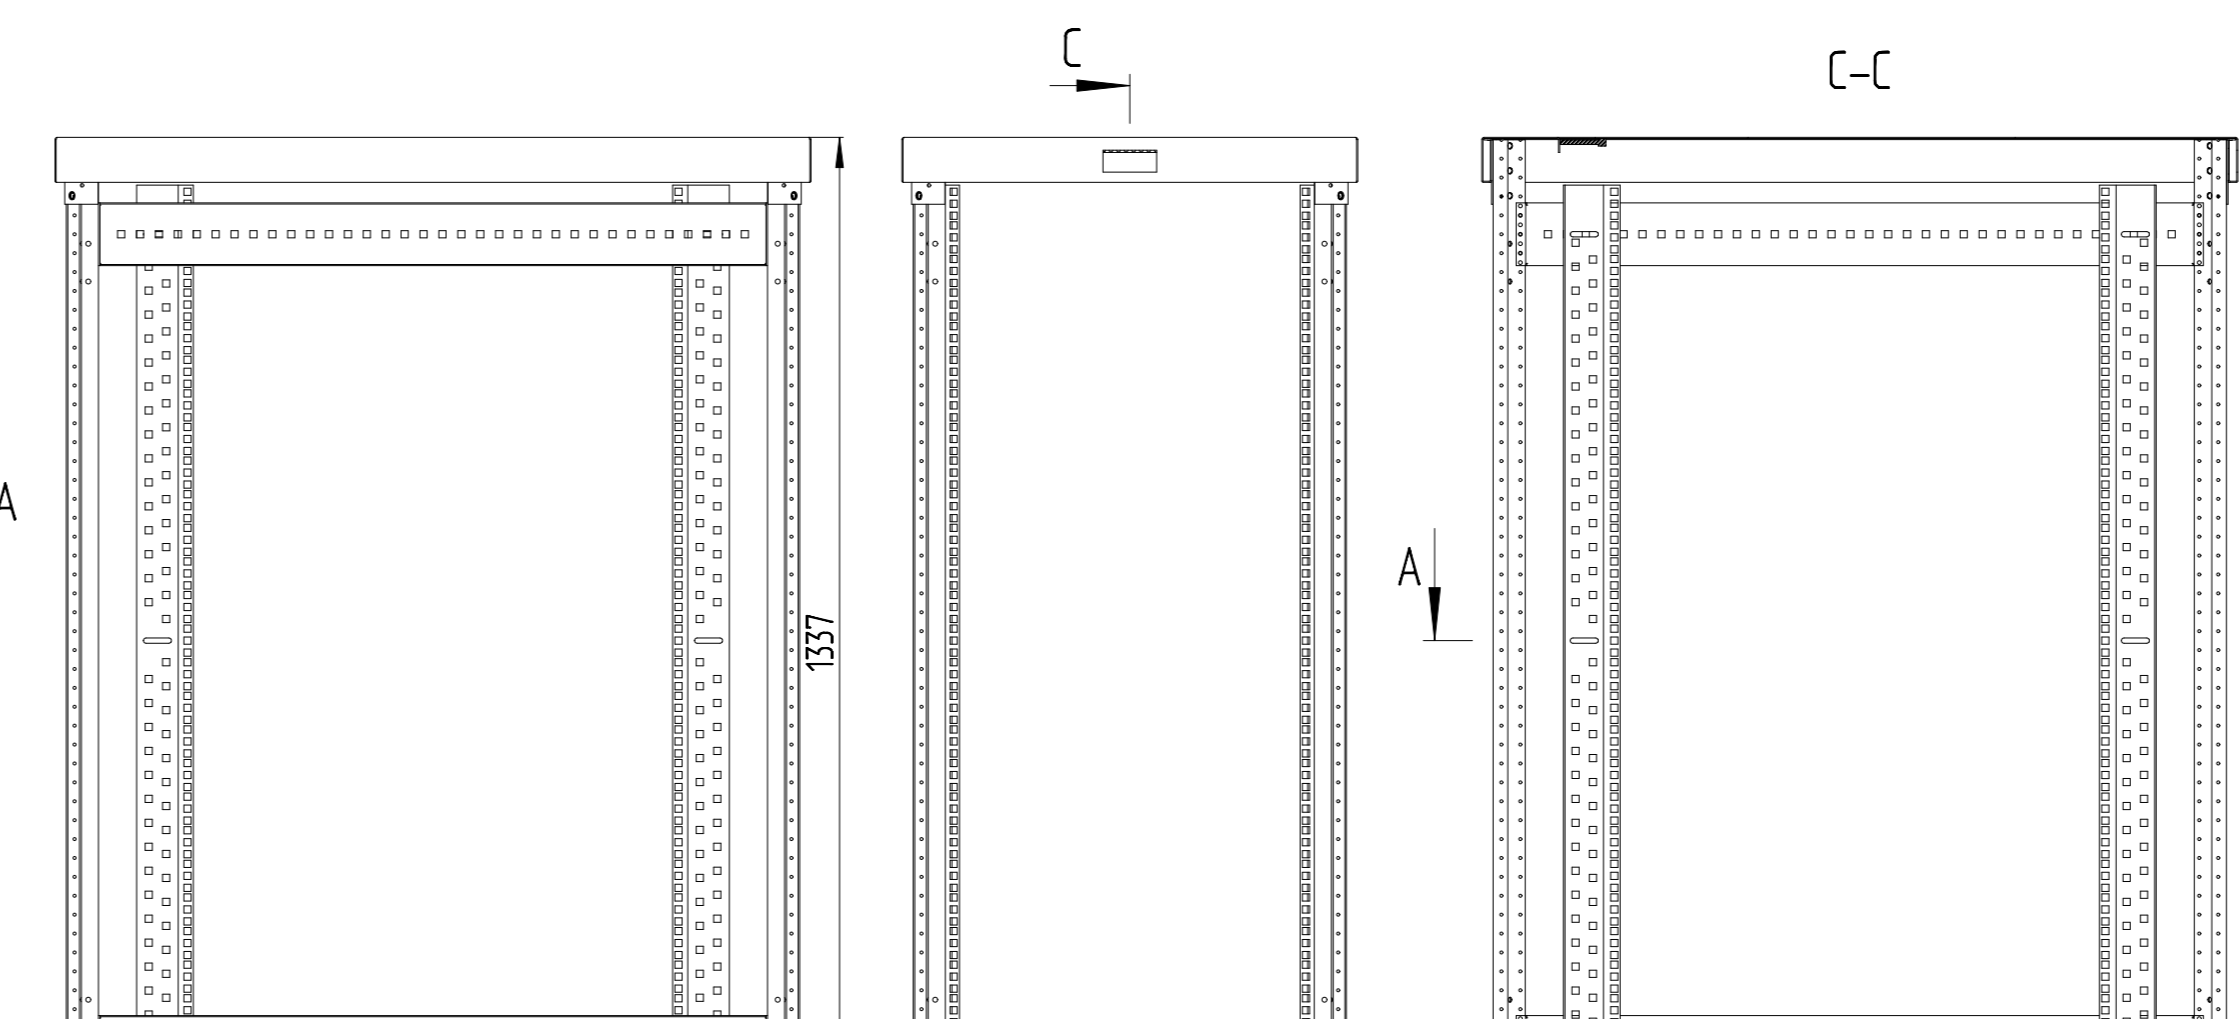

19" cabinet for IT TR 60***

19" cabinet for IT 18U 600x1000x930
TR 6018*** (Scale 1:10)

19" cabinet for IT 22U 600x1000x1110
TR 6022*** (Scale 1:10)

19" cabinet for IT 27U 600x1000x1335
TR 6027*** (Scale 1:10)

- How to define model:
- 1 - "TR" model;
 - 2 - "6" width;
 - 3 - "8" depth;
 - 4 - "42" unit height (1U = 44,44mm);
 - 5 - "7" color gray RAL 7035;
 - 6 - "9" black RAL9004;
 - 7 - "1" front door: glass in metal-frame
- "0" without door
 - "1" glass in metal-frame
 - "2" metal
 - "3" perforated metal
- 7 - "2" back door: metal
 - "0" without door
 - "1" glass in metal-frame
 - "2" metal
 - "3" perforated metal

19" cabinet for IT 47U 600x1000x2230
TR 6047*** (Scale 1:10)

19" cabinet for IT 42U 600x1000x2010
TR 6042*** (Scale 1:10)

19" cabinet for IT 37U 600x1000x1790
TR 6037*** (Scale 1:10)

19" cabinet for IT 33U 600x1000x1605
TR 6033*** (Scale 1:10)