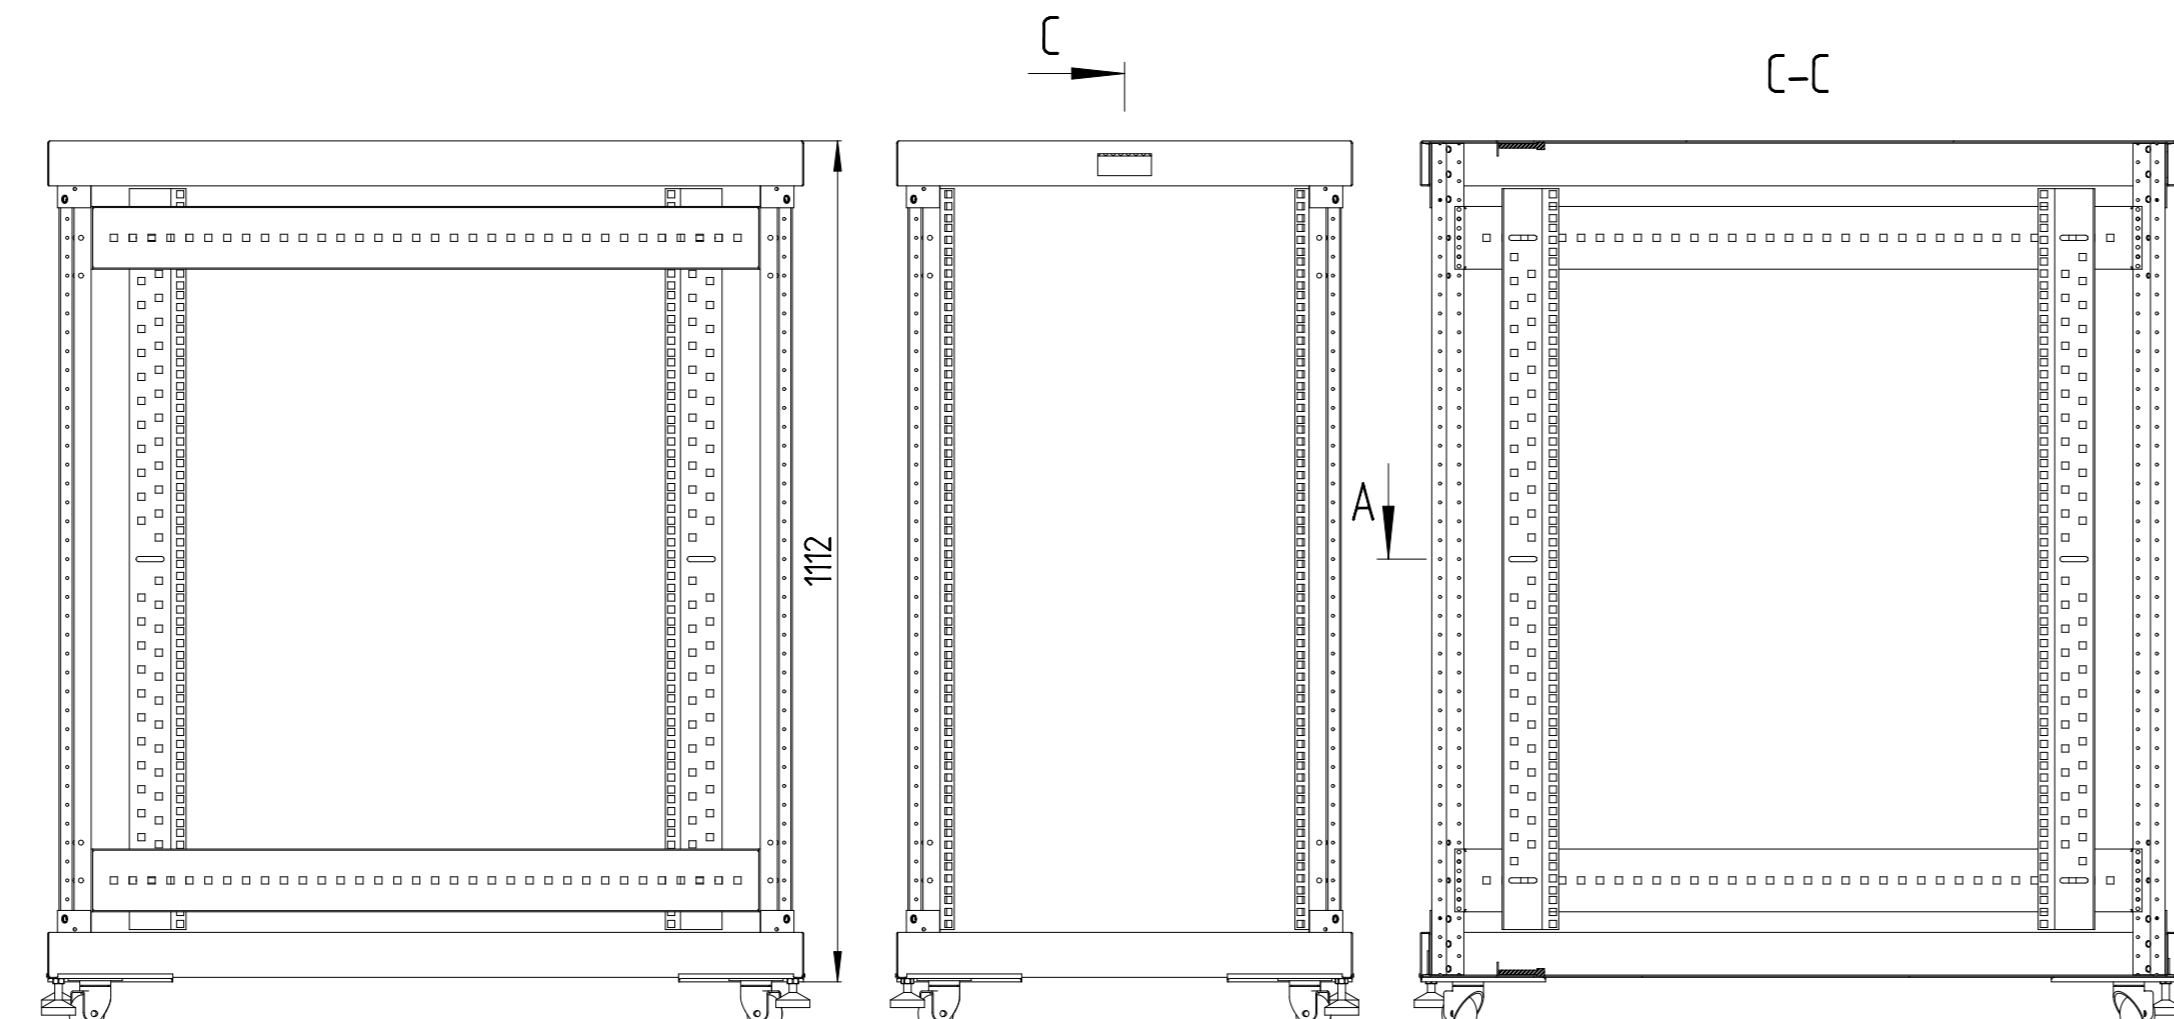

19" cabinet for IT TR 60***

19" cabinet for IT 18U 600x1000x930
TR 6018*** (Scale 1:10)

19" cabinet for IT 22U 600x1000x1110
TR 6022*** (Scale 1:10)

19" cabinet for IT 27U 600x1000x1335
TR 6027*** (Scale 1:10)

- How to define model:
- 1 - "TR" model;
 - 2 - "6" width;
 - 3 - "8" depth;
 - 4 - "42" unit height (1U = 44,44mm);
 - 5 - "7" color gray RAL 7035;
 - 6 - "9" black RAL9004;
 - 7 - "1" front door: glass in metal-frame
- "0" without door
 - "1" glass in metal-frame
 - "2" metal
 - "3" perforated metal
- 7 - "2" back door: metal
 - "0" without door
 - "1" glass in metal-frame
 - "2" metal
 - "3" perforated metal

19" cabinet for IT 47U 600x1000x2230
TR 6047*** (Scale 1:10)

19" cabinet for IT 42U 600x1000x2010
TR 6042*** (Scale 1:10)

19" cabinet for IT 37U 600x1000x1790
TR 6037*** (Scale 1:10)

19" cabinet for IT 33U 600x1000x1605
TR 6033*** (Scale 1:10)