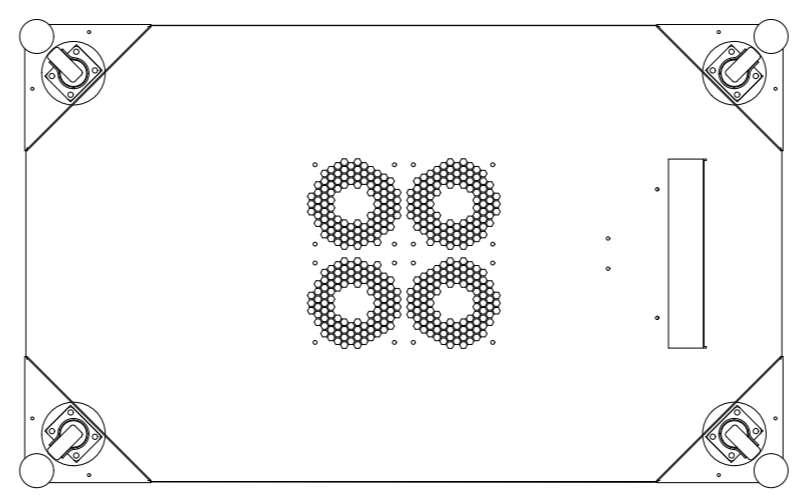

19" cabinet for IT TR 60***

1. How to define model:
2. 1 - "TR" model;
   - 2 - "6" width;
   - 3 - "8" depth;
   - 4 - "42" unit height (1U = 44,44mm);
   - 5 - "7" color gray RAL 7035;
   - 6 - "9" black RAL9004;
   - 7 - "1" front door: glass in metal-frame
3. "0" without door
   - "1" glass in metal-frame
   - "2" metal
   - "3" perforated metal
4. 7 - "2" back door: metal
   - "0" without door
   - "1" glass in metal-frame
   - "2" metal
   - "3" perforated metal