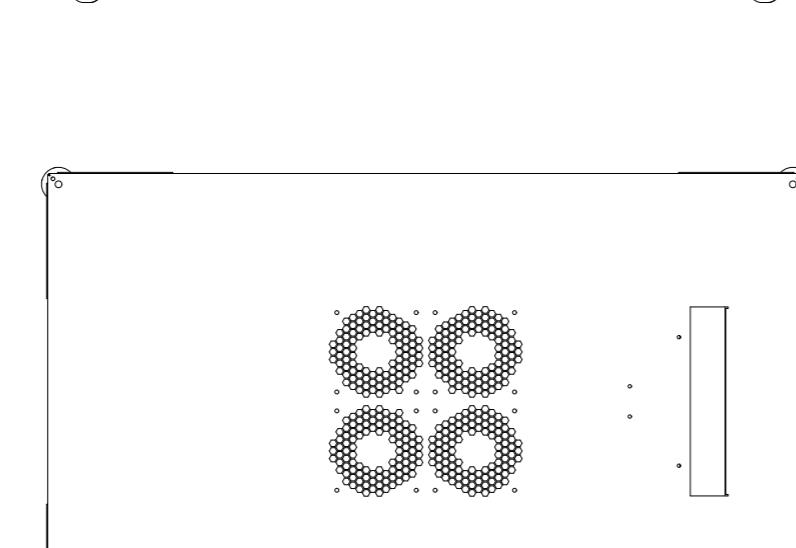

19" cabinet for IT TR 60***

19" cabinet for IT 18U 600x1000x930
TR 6018*** (Scale 1:10)

19" cabinet for IT 22U 600x1000x1110
TR 6022*** (Scale 1:10)

19" cabinet for IT 27U 600x1000x1335
TR 6027*** (Scale 1:10)

- How to define model:
- 1 - "TR" model;
 - 2 - "6" width;
 - 3 - "8" depth;
 - 4 - "42" unit height (1U = 44,44mm);
 - 5 - "7" color gray RAL 7035;
 - 6 - "9" black RAL9004;
 - 7 - "1" front door: glass in metal-frame
- "0" without door
 - "1" glass in metal-frame
 - "2" metal
 - "3" perforated metal
- 7 - "2" back door: metal
 - "0" without door
 - "1" glass in metal-frame
 - "2" metal
 - "3" perforated metal