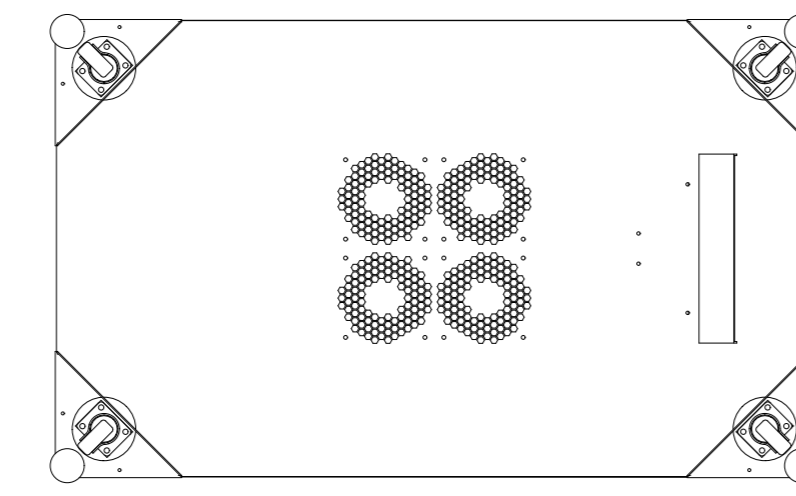

19" cabinet for IT TR 60***

1. How to define model:
2. 1 - "TR" model;
   - 2 - "6" width;
   - 3 - "8" depth;
   - 4 - "42" unit height (1U = 44,44mm);
   - 5 - "7" color gray RAL 7035;
   - 6 - "9" black RAL9004;
   - 7 - "1" front door: glass in metal-frame
3. "0" without door
   - "1" glass in metal-frame
   - "2" metal
   - "3" perforated metal
4. 7 - "2" back door: metal
   - "0" without door
   - "1" glass in metal-frame
   - "2" metal
   - "3" perforated metal