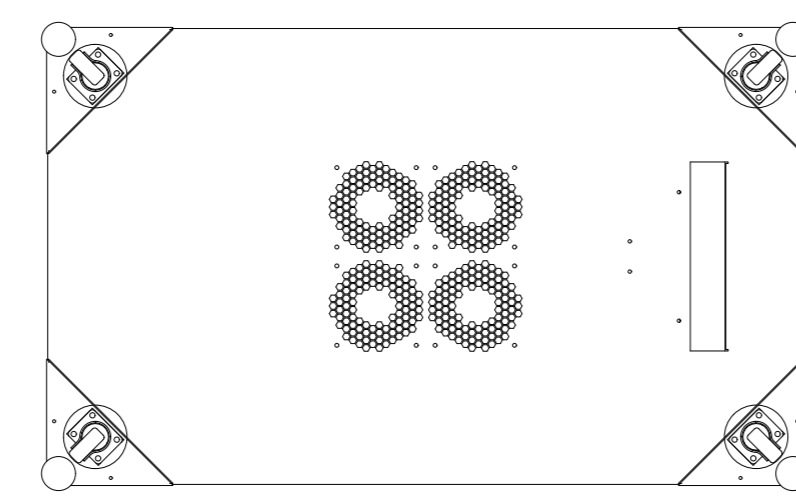

19" cabinet for IT TR 60***

19" cabinet for IT 18U 600x1000x930
TR 6018*** (Scale 1:10)

19" cabinet for IT 22U 600x1000x1110
TR 6022*** (Scale 1:10)

19" cabinet for IT 27U 600x1000x1335
TR 6027*** (Scale 1:10)

- How to define model:
- 1 - "TR" model;
 - 2 - "6" width;
 - 3 - "8" depth;
 - 4 - "42" unit height (1U = 44,44mm);
 - 5 - "7" color gray RAL 7035;
 - 6 - "9" black RAL9004;
 - 7 - "1" front door: glass in metal-frame
- "0" without door
 - "1" glass in metal-frame
 - "2" metal
 - "3" perforated metal
- 7 - "2" back door: metal
 - "0" without door
 - "1" glass in metal-frame
 - "2" metal
 - "3" perforated metal