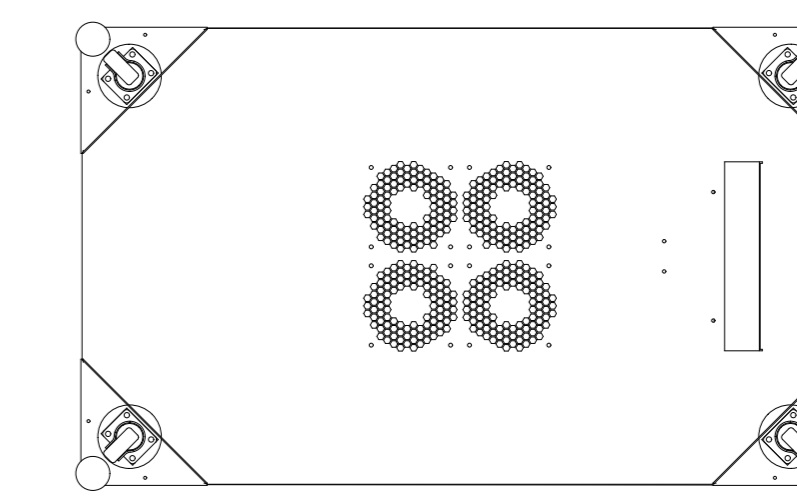

19" cabinet for IT 33U 600x1000x1605
TR 6033*** (Scale 1:10)