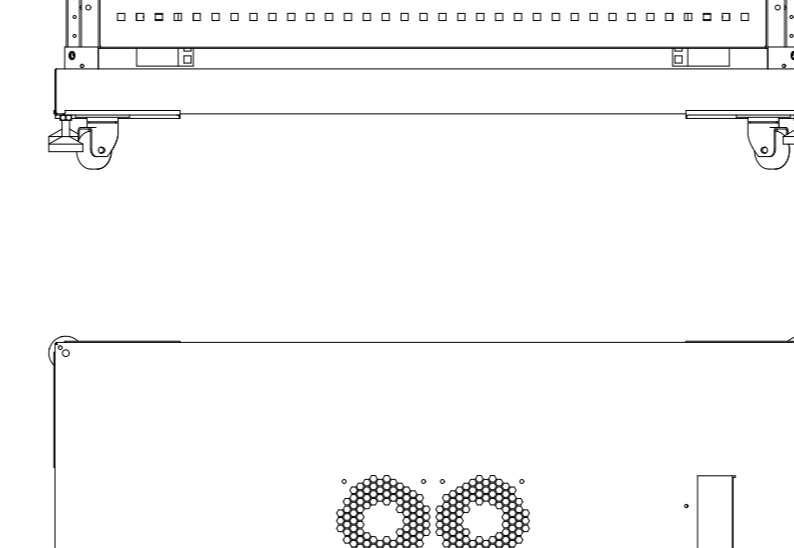

19" cabinet for IT TR 60***

19" cabinet for IT 18U 600x1000x930
TR 6018*** (Scale 1:10)

19" cabinet for IT 22U 600x1000x1110
TR 6022*** (Scale 1:10)

19" cabinet for IT 27U 600x1000x1335
TR 6027*** (Scale 1:10)

- How to define model:
- 1 - "TR" model;
 - 2 - "6" width;
 - 3 - "8" depth;
 - 4 - "42" unit height (1U = 44,44mm);
 - 5 - "7" color gray RAL 7035;
 - 6 - "9" black RAL9004;
 - 7 - "1" front door: glass in metal-frame
- "0" without door
 - "1" glass in metal-frame
 - "2" metal
 - "3" perforated metal
- 7 - "2" back door: metal
 - "0" without door
 - "1" glass in metal-frame
 - "2" metal
 - "3" perforated metal

19" cabinet for IT 47U 600x1000x2230
TR 6047*** (Scale 1:10)

19" cabinet for IT 42U 600x1000x2010
TR 6042*** (Scale 1:10)

19" cabinet for IT 37U 600x1000x1790
TR 6037*** (Scale 1:10)

19" cabinet for IT 33U 600x1000x1605
TR 6033*** (Scale 1:10)