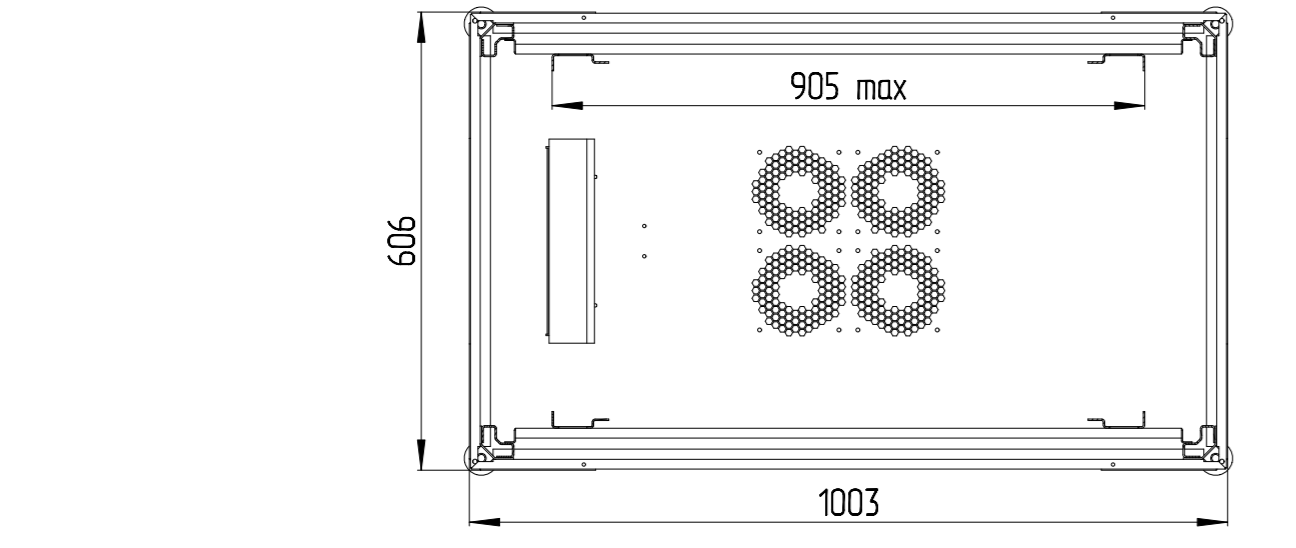

19" cabinet for IT TR 60***

19" cabinet for IT 18U 600x1000x930
TR 6018*** (Scale 1:10)

19" cabinet for IT 22U 600x1000x1110
TR 6022*** (Scale 1:10)

19" cabinet for IT 27U 600x1000x1335
TR 6027*** (Scale 1:10)

- How to define model:
- 1 - "TR" model;
 - 2 - "6" width;
 - 3 - "8" depth;
 - 4 - "42" unit height (1U = 44,44mm);
 - 5 - "7" color gray RAL 7035;
 - 6 - "9" black RAL9004;
 - 7 - "1" front door: glass in metal-frame
- "0" without door
 - "1" glass in metal-frame
 - "2" metal
 - "3" perforated metal
- 7 - "2" back door: metal
 - "0" without door
 - "1" glass in metal-frame
 - "2" metal
 - "3" perforated metal

19" cabinet for IT 47U 600x1000x2230
TR 6047*** (Scale 1:10)

19" cabinet for IT 42U 600x1000x2010
TR 6042*** (Scale 1:10)

19" cabinet for IT 37U 600x1000x1790
TR 6037*** (Scale 1:10)

19" cabinet for IT 33U 600x1000x1605
TR 6033*** (Scale 1:10)