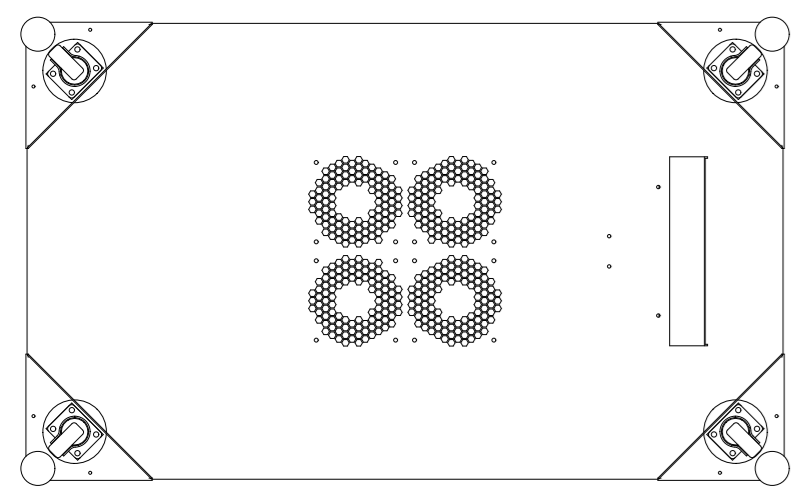

19" cabinet for IT TR 60***

19" cabinet for IT 18U 600x1000x930
TR 6018*** (Scale 1:10)

19" cabinet for IT 22U 600x1000x1110
TR 6022*** (Scale 1:10)

19" cabinet for IT 27U 600x1000x1335
TR 6027*** (Scale 1:10)

- How to define model:
- 1 - "TR" model;
 - 2 - "6" width;
 - 3 - "8" depth;
 - 4 - "42" unit height (1U = 44,44mm);
 - 5 - "7" color gray RAL 7035;
 - 6 - "9" black RAL9004;
 - 7 - "1" front door: glass in metal-frame
- "0" without door
 - "1" glass in metal-frame
 - "2" metal
 - "3" perforated metal
- 7 - "2" back door: metal
 - "0" without door
 - "1" glass in metal-frame
 - "2" metal
 - "3" perforated metal