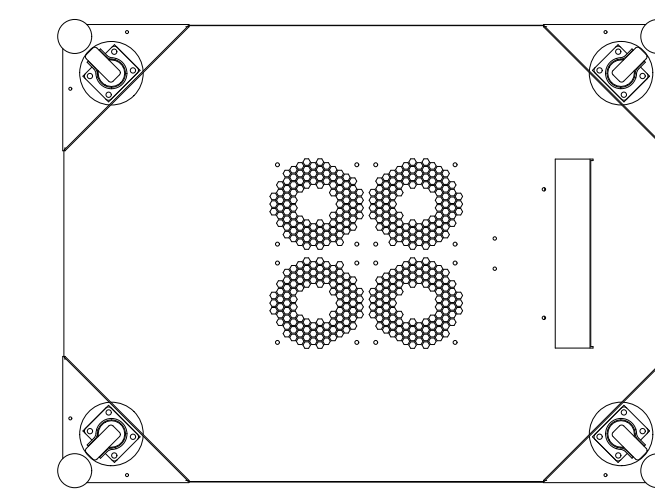

19" cabinet for IT TR 68***

19" cabinet for IT 18U 600x800x930
TR 6818*** (Scale 1:10)

19" cabinet for IT 47U 600x800x2230
TR 6847*** (Scale 1:10)

19" cabinet for IT 22U 600x800x1110
TR 6822*** (Scale 1:10)

19" cabinet for IT 42U 600x800x2010
TR 6842*** (Scale 1:10)

19" cabinet for IT 27U 600x800x1335
TR 6827*** (Scale 1:10)

19" cabinet for IT 37U 600x800x1790
TR 6837*** (Scale 1:10)

19" cabinet for IT 33U 600x800x1605
TR 6833*** (Scale 1:10)

- How to define model:
- 1 - "TR" model;
 - 2 - "6" width
 - 3 - "8" depth
 - 4 - "42" unit height (1U = 44,44mm)
 - 5 - "7" color gray RAL 7035
 - 6 - "9" black RAL9004
 - 7 - "1" front door: glass in metal-frame
 - 0 - without door
 - 1 - glass in metal-frame
 - 2 - metal
 - 3 - perforated metal
 - 0 - without door
 - 1 - glass in metal-frame
 - 2 - metal
 - 3 - perforated metal