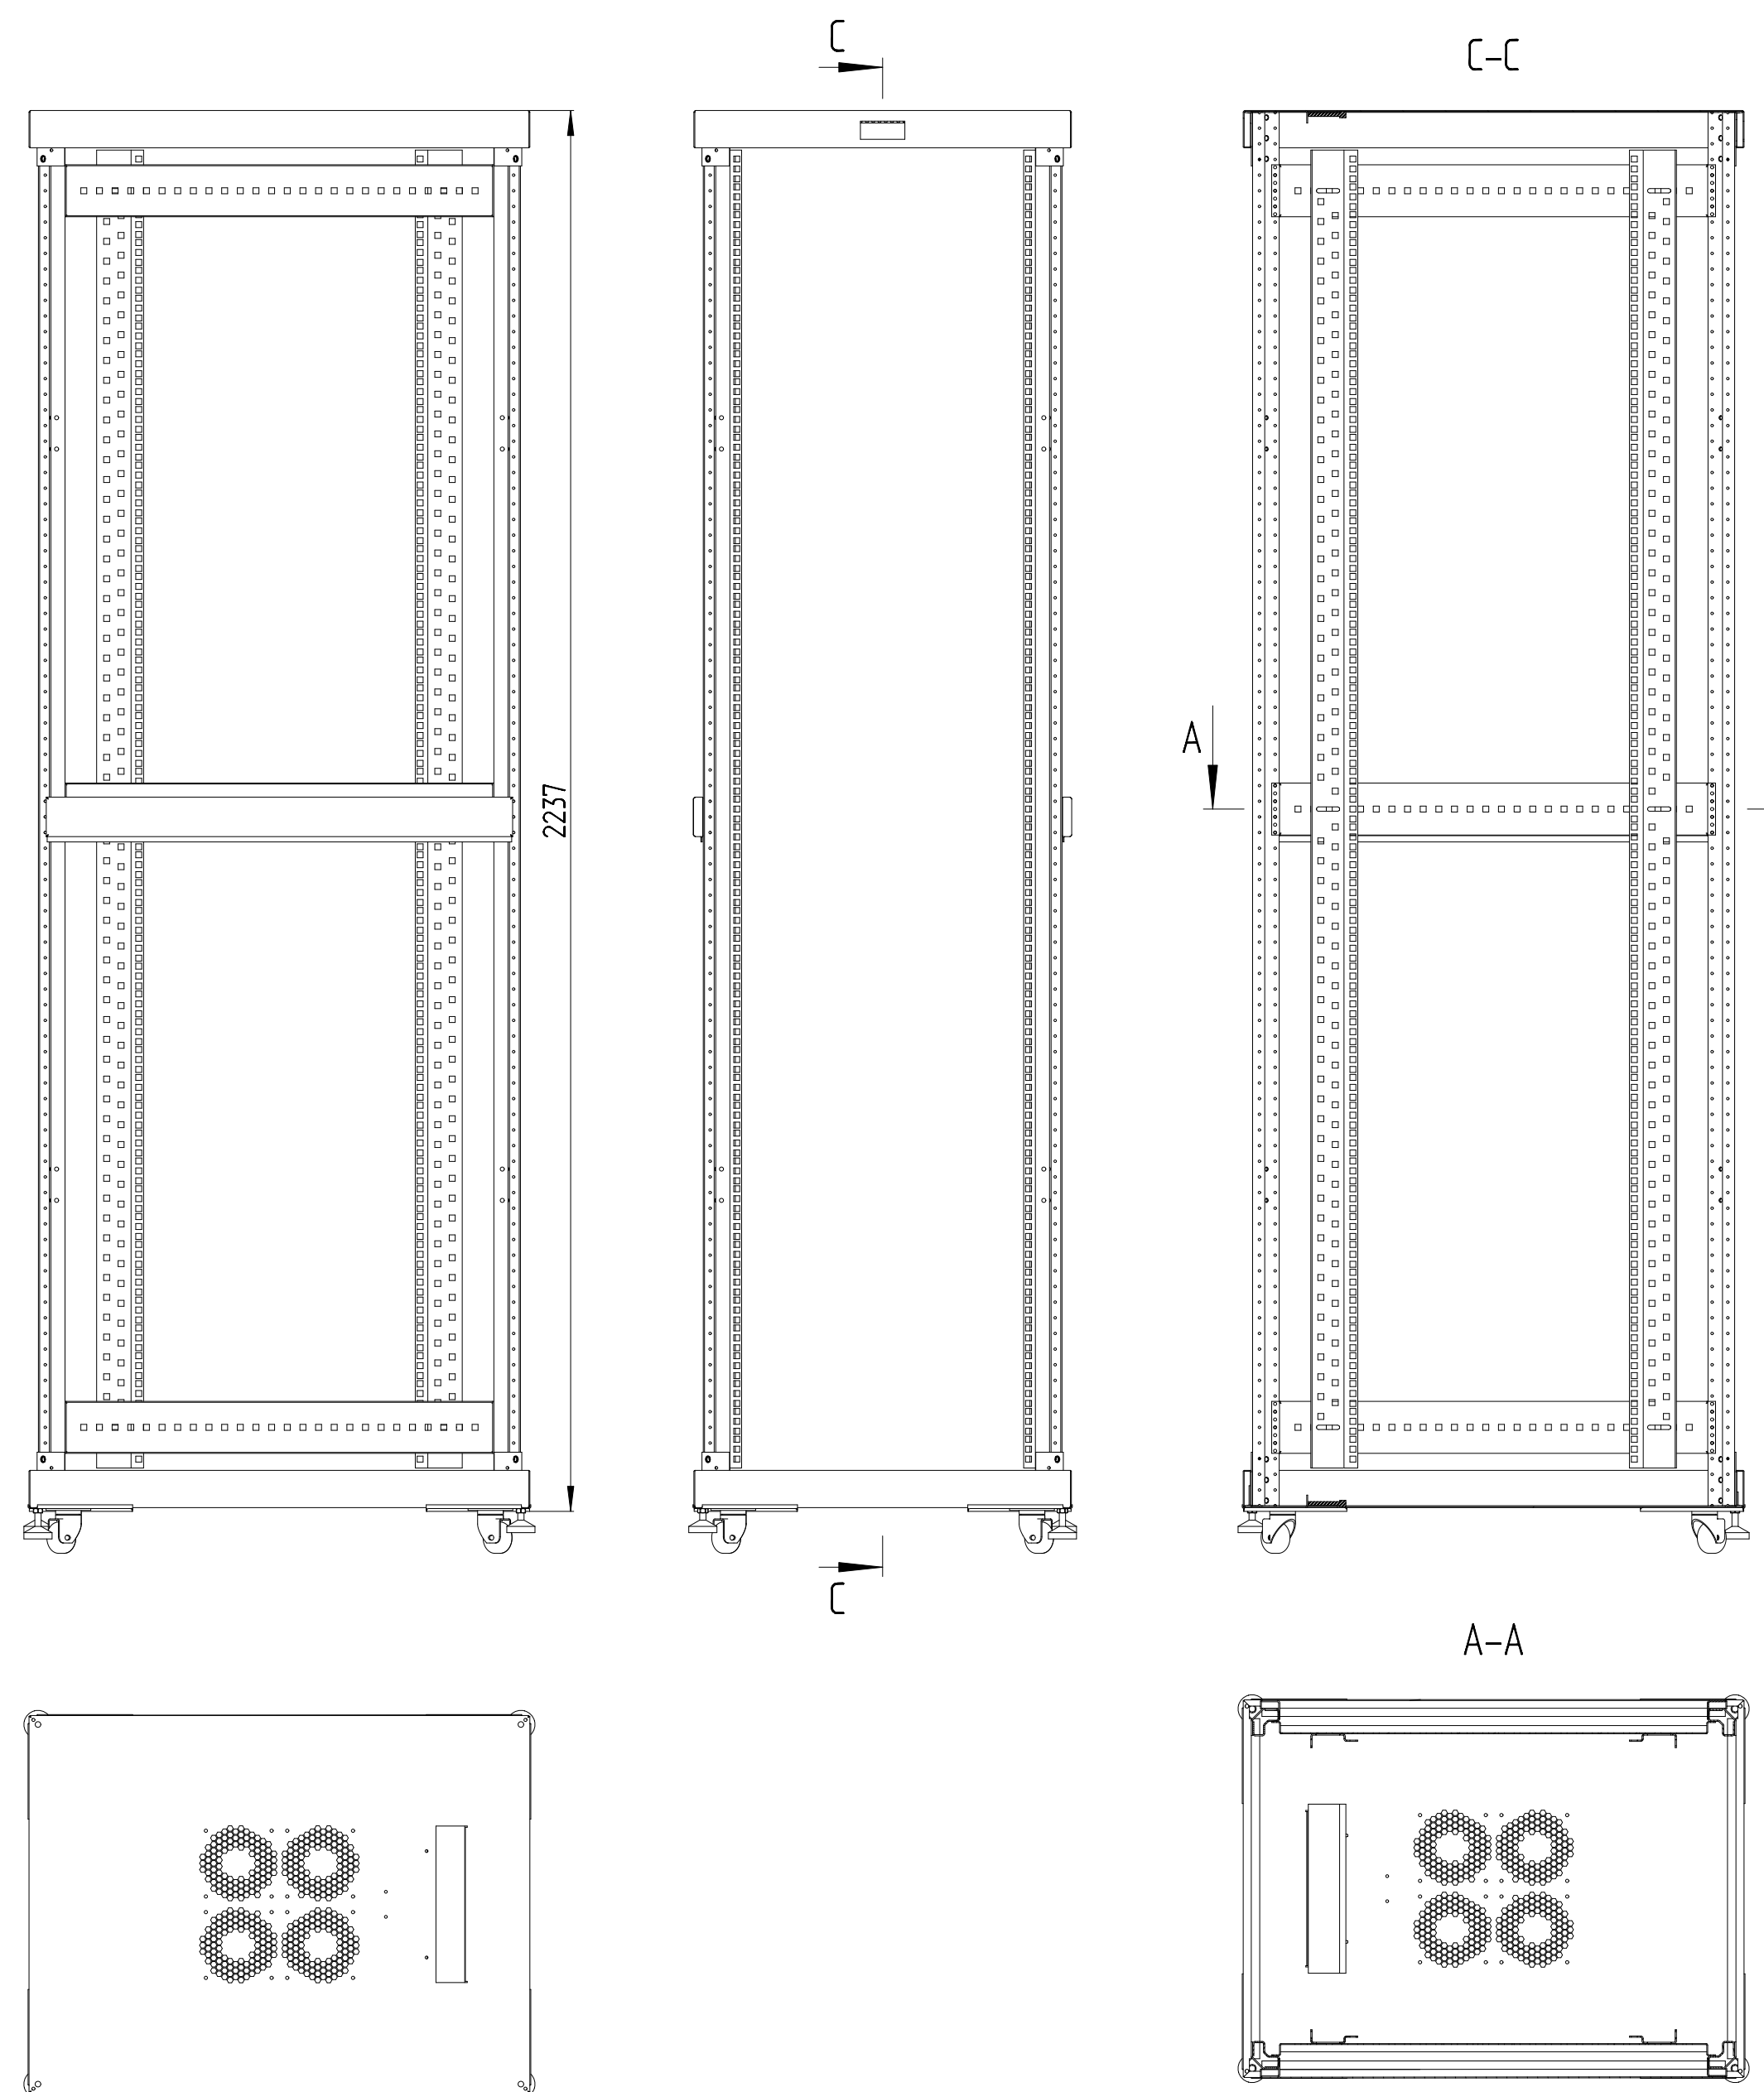

19" cabinet for IT TR 68***

19" cabinet for IT 18U 600x800x930
TR 6818*** (Scale 1:10)

19" cabinet for IT 47U 600x800x2230
TR 6847*** (Scale 1:10)

19" cabinet for IT 22U 600x800x1110
TR 6822*** (Scale 1:10)

19" cabinet for IT 42U 600x800x2010
TR 6842*** (Scale 1:10)

19" cabinet for IT 27U 600x800x1335
TR 6827*** (Scale 1:10)

19" cabinet for IT 37U 600x800x1790
TR 6837*** (Scale 1:10)

19" cabinet for IT 33U 600x800x1605
TR 6833*** (Scale 1:10)

- How to define model:
- 1 - "TR" model;
 - 2 - "6" width
 - 3 - "8" depth
 - 4 - "42" unit height (1U = 44,44mm)
 - 5 - "7" color gray RAL 7035
 - 6 - "9" black RAL9004
 - 7 - "1" front door: glass in metal-frame
 - 0 - without door
 - 1 - glass in metal-frame
 - 2 - metal
 - 3 - perforated metal
 - 0 - without door
 - 1 - glass in metal-frame
 - 2 - metal
 - 3 - perforated metal