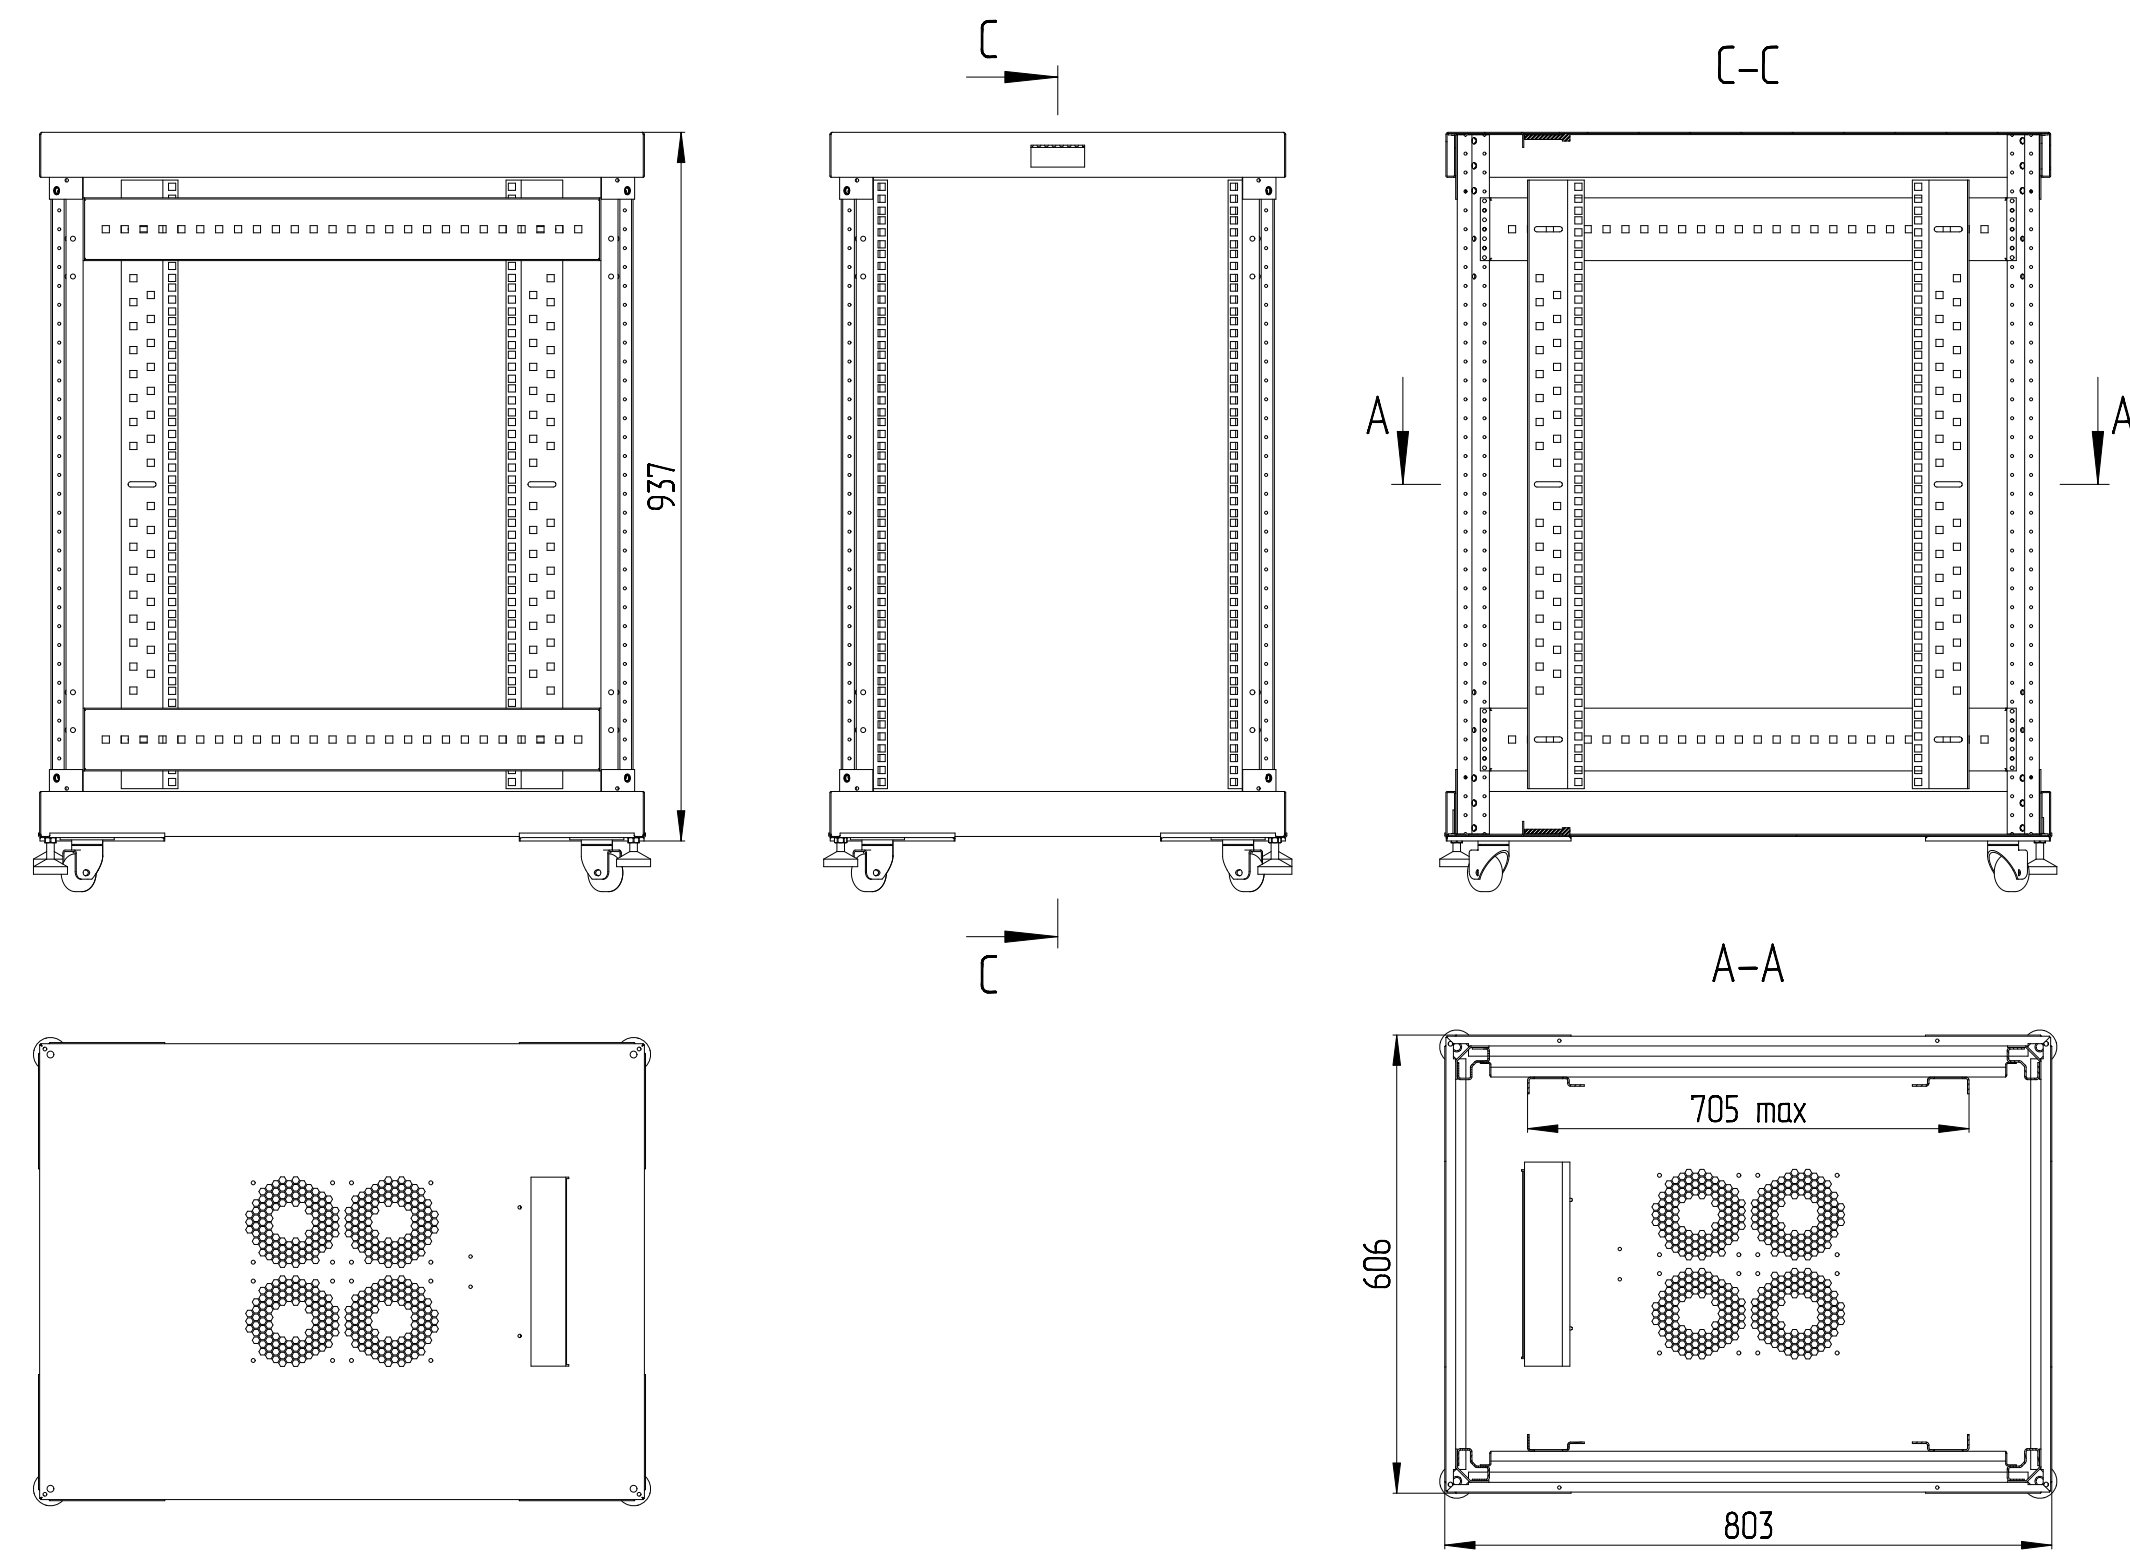

19" cabinet for IT TR 68***

19" cabinet for IT 18U 600x800x930
TR 6818*** (Scale 1:10)

19" cabinet for IT 47U 600x800x2230
TR 6847*** (Scale 1:10)

19" cabinet for IT 22U 600x800x1110
TR 6822*** (Scale 1:10)

19" cabinet for IT 42U 600x800x2010
TR 6842*** (Scale 1:10)

19" cabinet for IT 27U 600x800x1335
TR 6827*** (Scale 1:10)

19" cabinet for IT 37U 600x800x1790
TR 6837*** (Scale 1:10)

19" cabinet for IT 33U 600x800x1605
TR 6833*** (Scale 1:10)

- How to define model:
- 1 - "TR" model;
 - 2 - "6" width
 - 3 - "8" depth
 - 4 - "42" unit height (1U = 44,44mm)
 - 5 - "7" color gray RAL 7035
 - 6 - "9" black RAL9004
 - 7 - "1" front door: glass in metal-frame
 - 0 - without door
 - 1 - glass in metal-frame
 - 2 - metal
 - 3 - perforated metal
 - 0 - without door
 - 1 - glass in metal-frame
 - 2 - metal
 - 3 - perforated metal