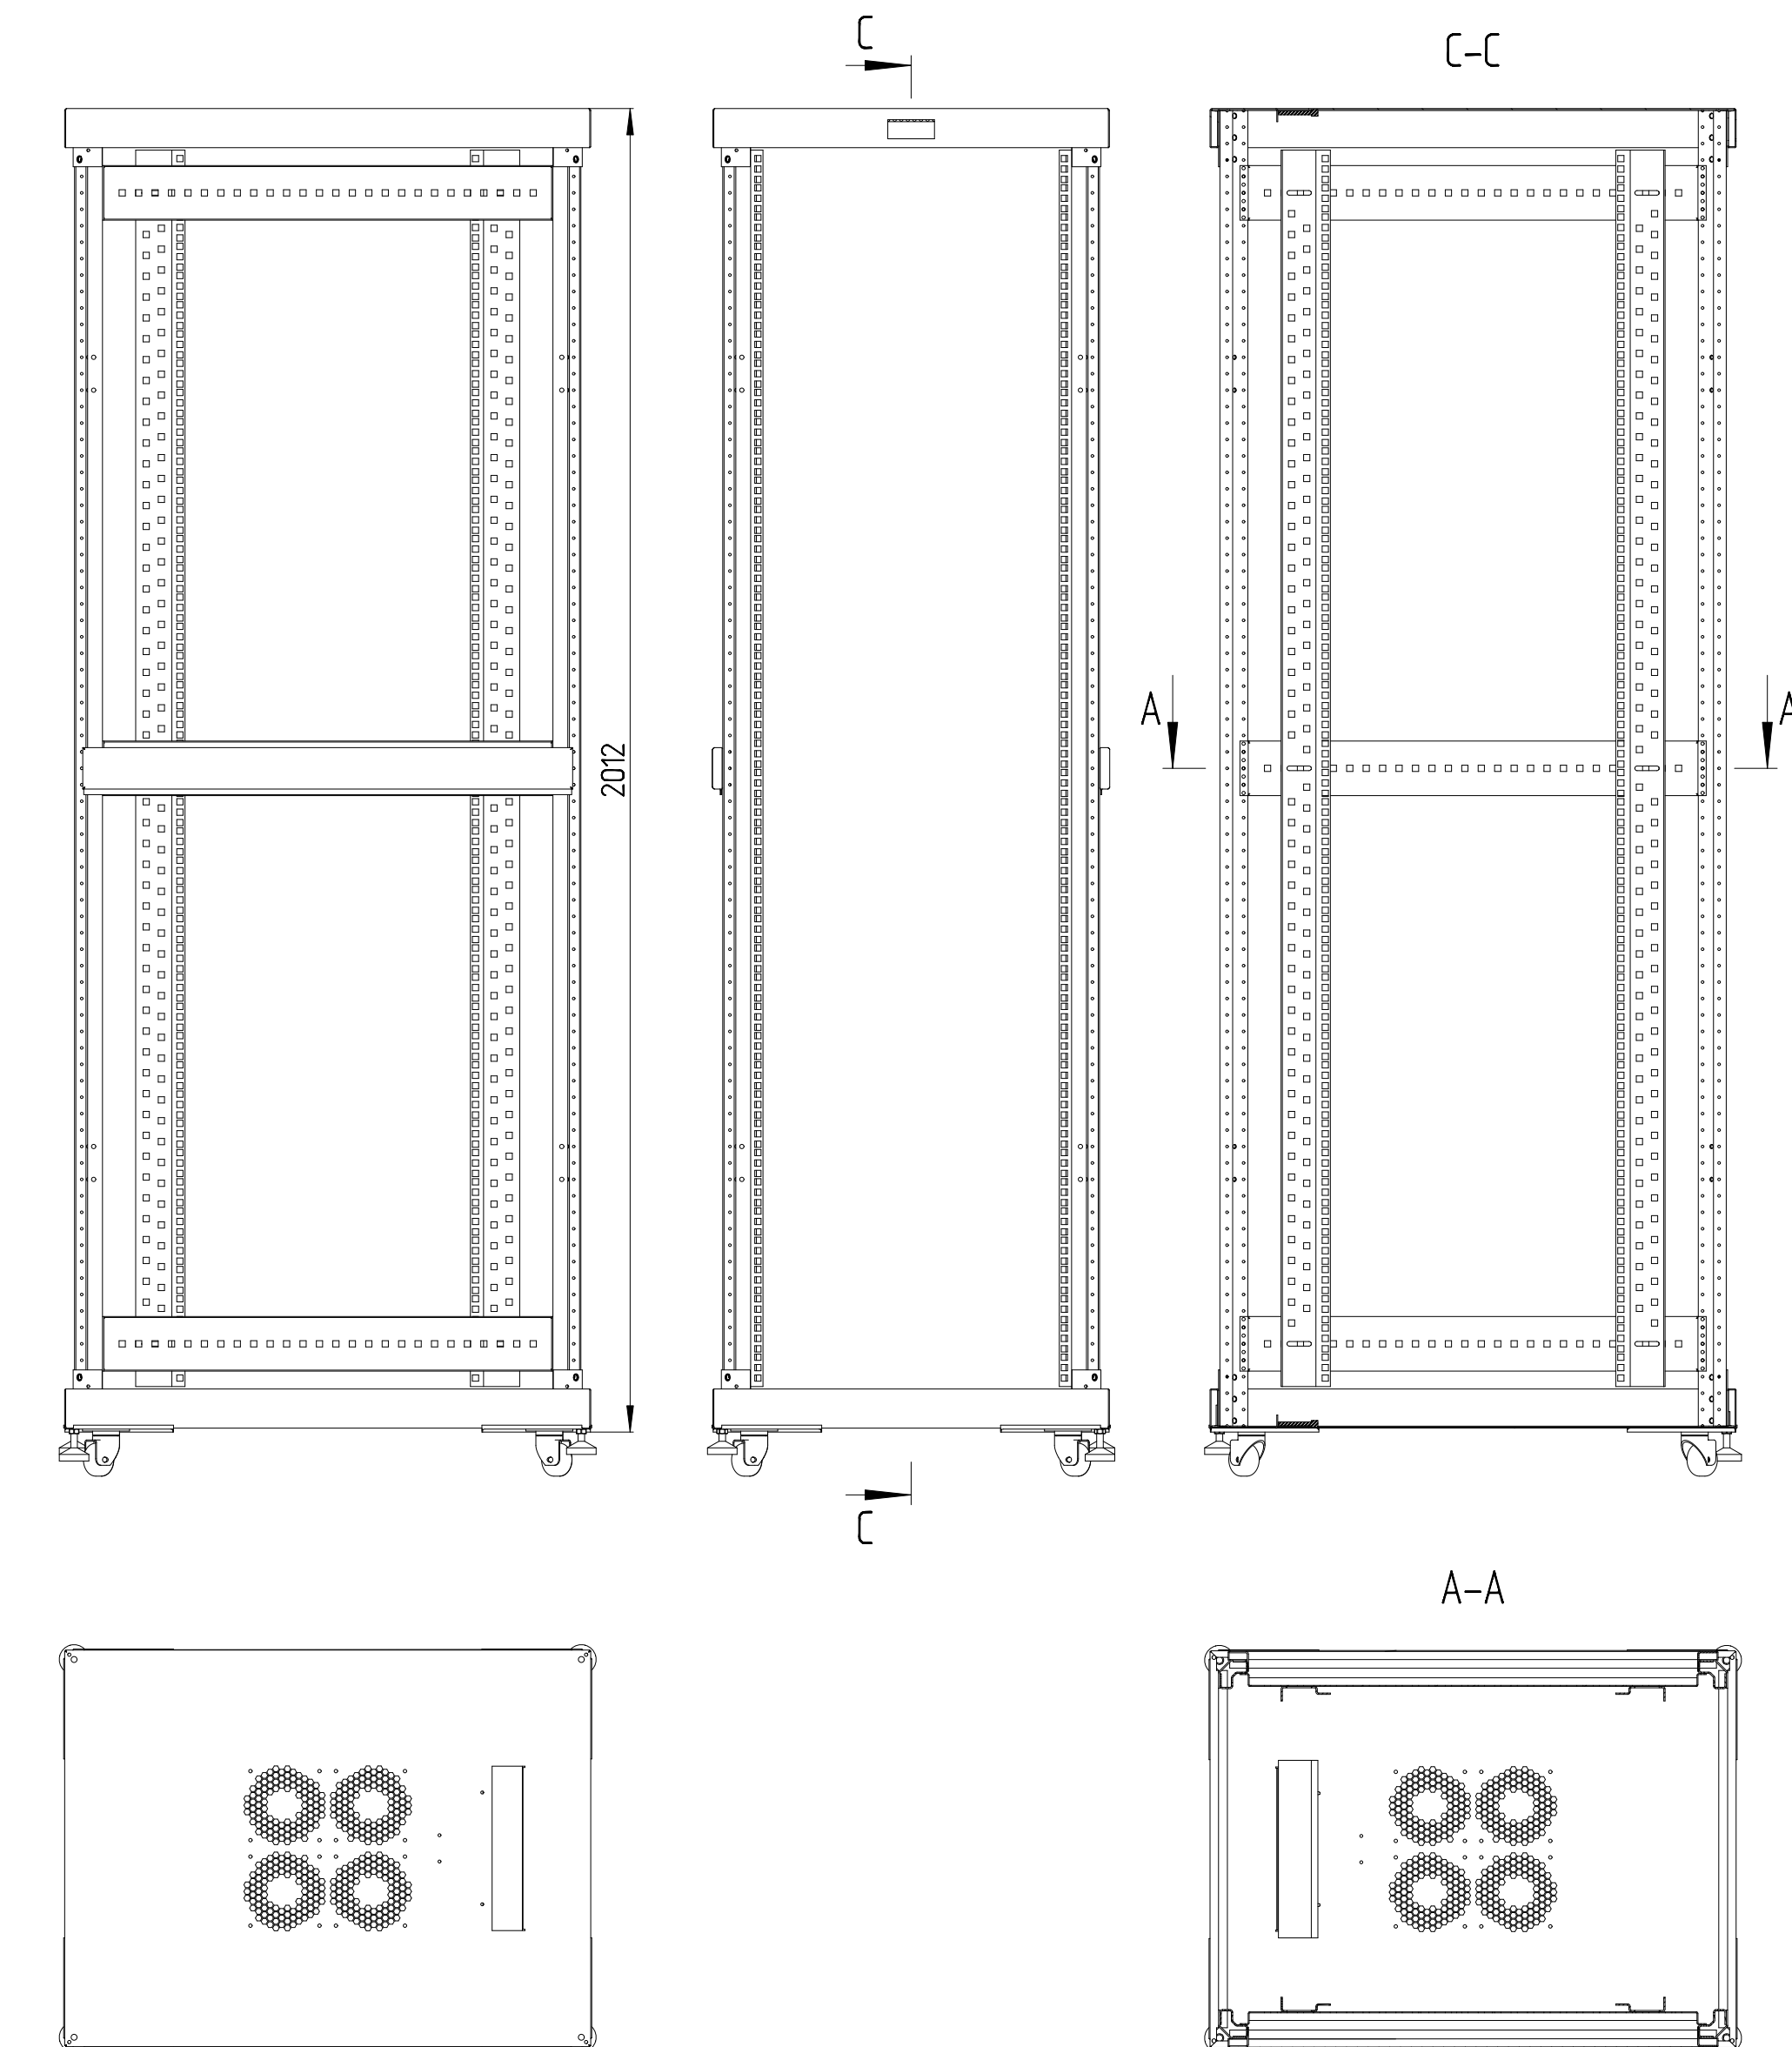

19" cabinet for IT TR 68***

19" cabinet for IT 18U 600x800x930
TR 6818*** (Scale 1:10)

19" cabinet for IT 47U 600x800x2230
TR 6847*** (Scale 1:10)

19" cabinet for IT 22U 600x800x1110
TR 6822*** (Scale 1:10)

19" cabinet for IT 42U 600x800x2010
TR 6842*** (Scale 1:10)

19" cabinet for IT 27U 600x800x1335
TR 6827*** (Scale 1:10)

19" cabinet for IT 37U 600x800x1790
TR 6837*** (Scale 1:10)

19" cabinet for IT 33U 600x800x1605
TR 6833*** (Scale 1:10)

- How to define model:
- 1 - "TR" model;
 - 2 - "6" width
 - 3 - "8" depth
 - 4 - "42" unit height (1U = 44,44mm)
 - 5 - "7" color gray RAL 7035
 - 6 - "9" black RAL9004
 - 7 - "1" front door: glass in metal-frame
 - 0 - without door
 - 1 - glass in metal-frame
 - 2 - metal
 - 3 - perforated metal
 - 0 - without door
 - 1 - glass in metal-frame
 - 2 - metal
 - 3 - perforated metal