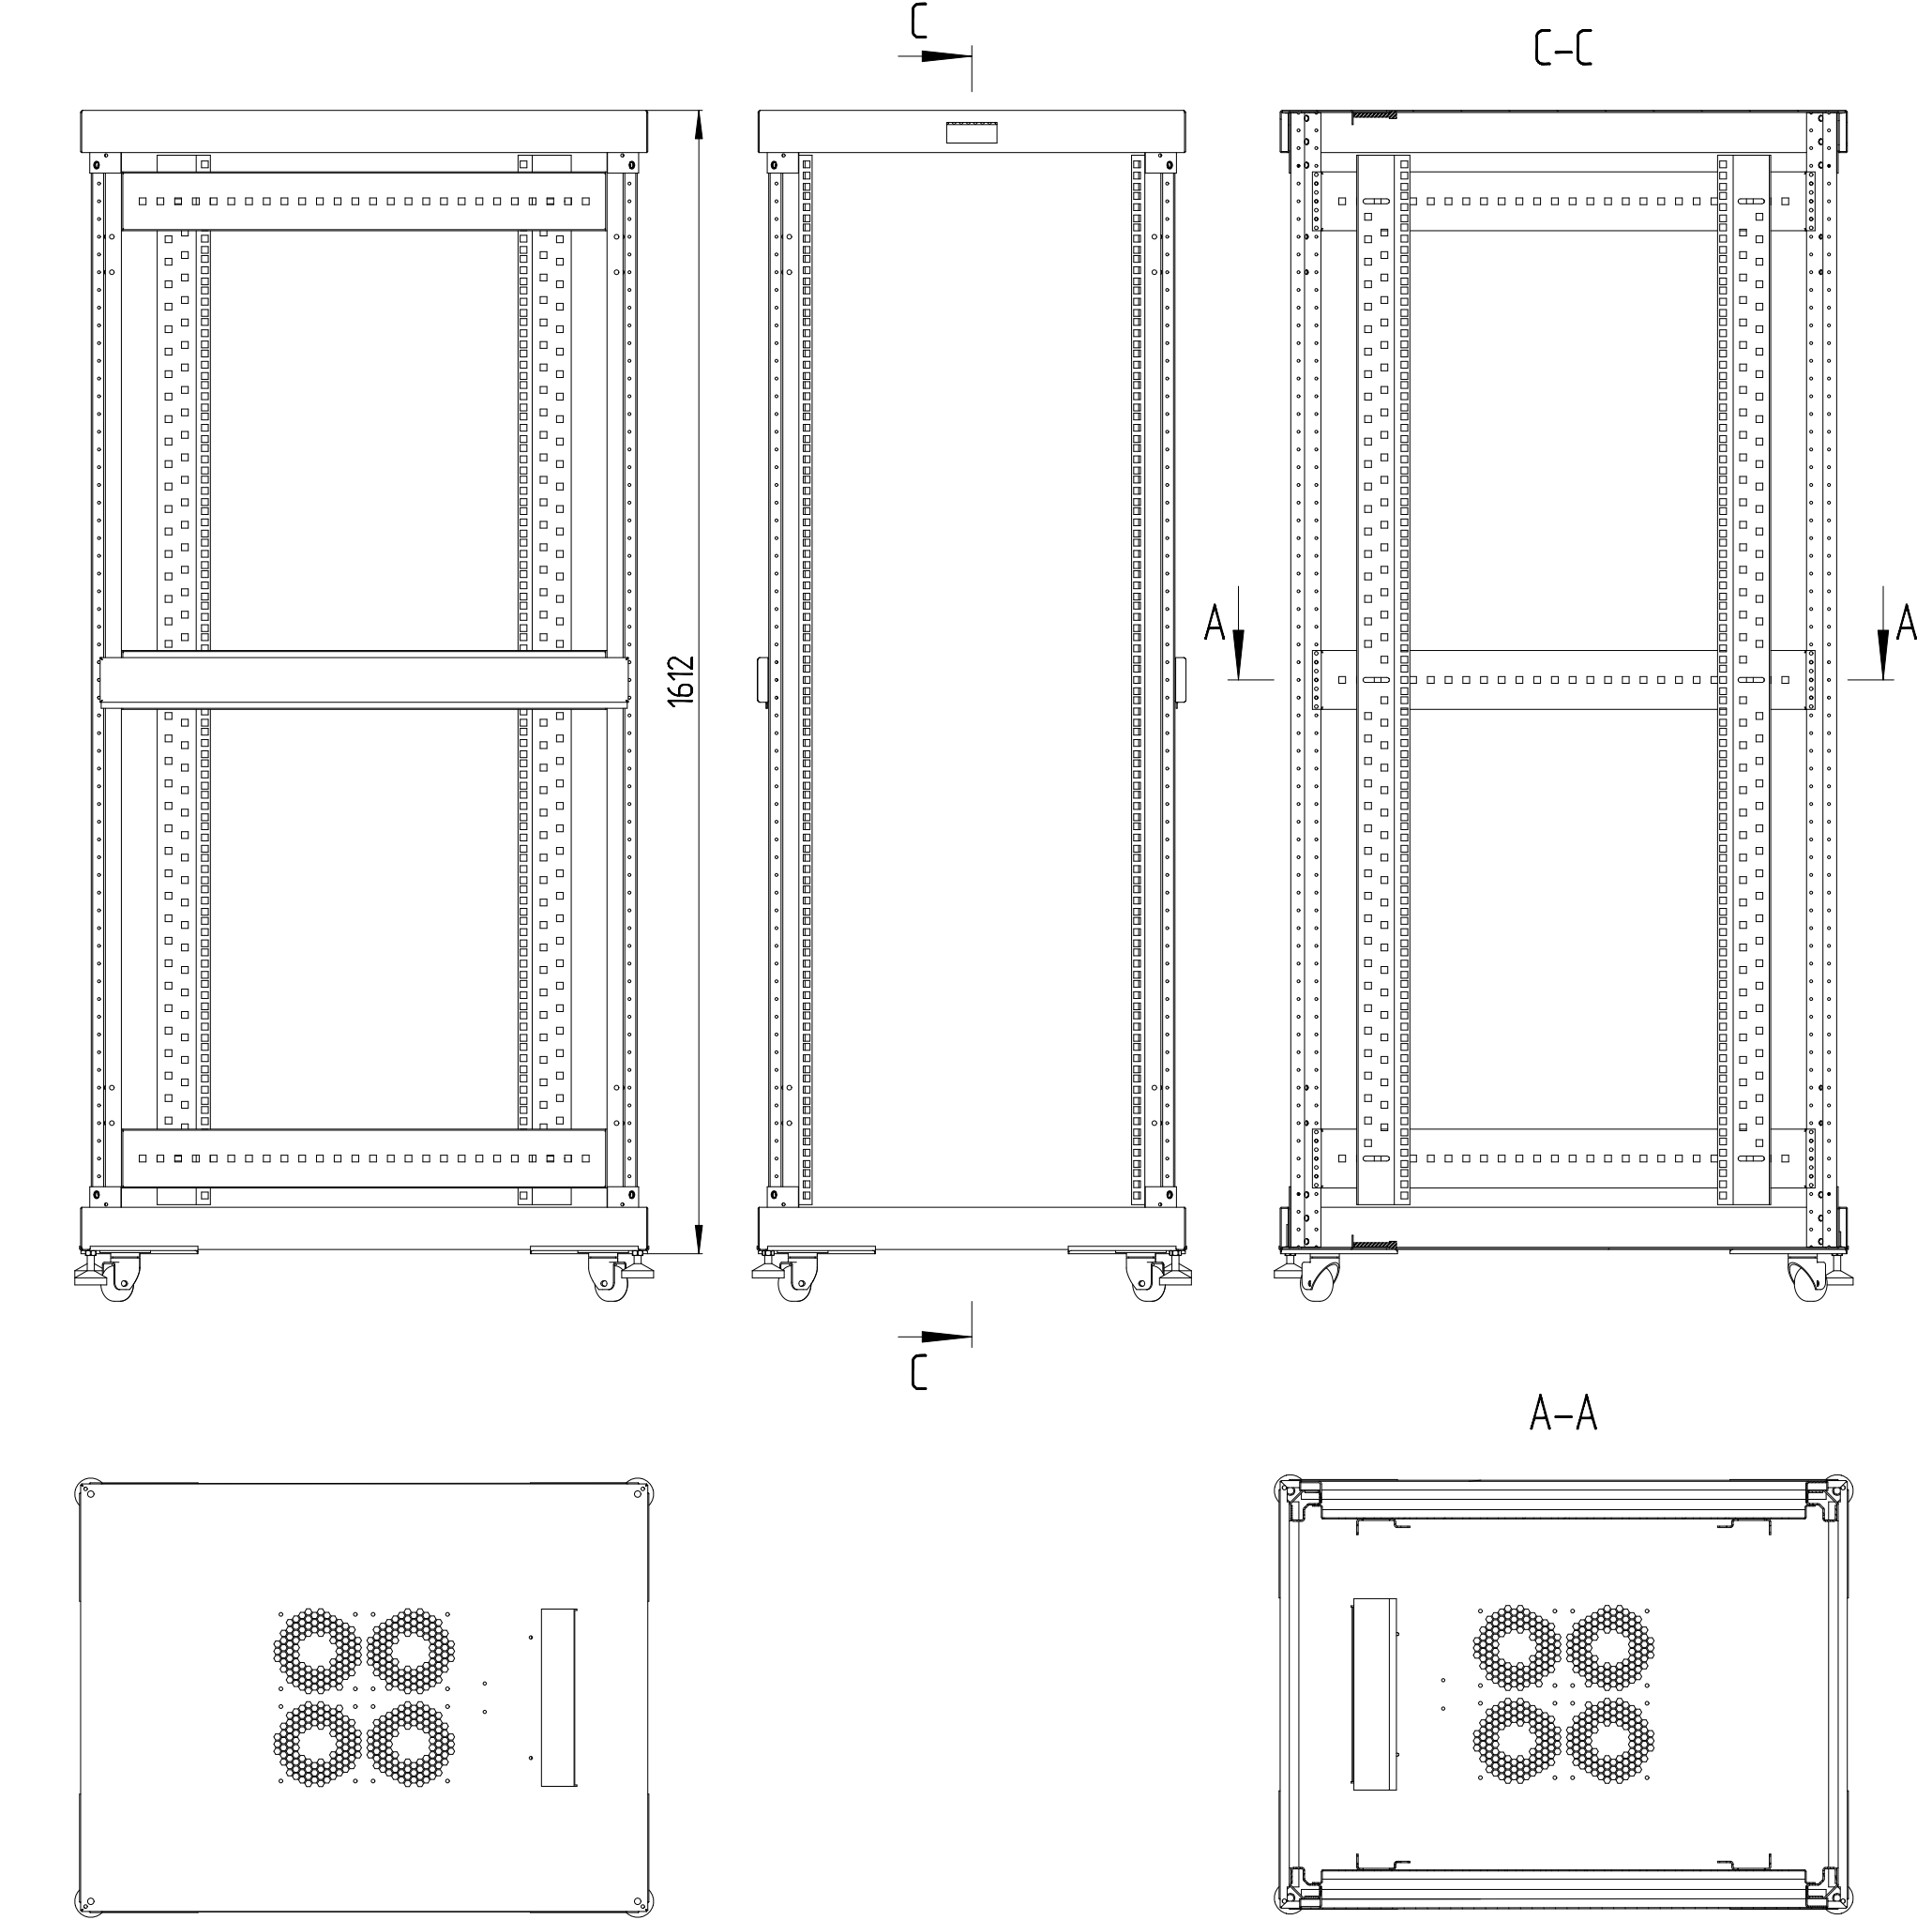

19" cabinet for IT 42U 600x800x2010
TR 6842*** (Scale 1:10)

19" cabinet for IT 27U 600x800x1335
TR 6827*** (Scale 1:10)

19" cabinet for IT 37U 600x800x1790
TR 6837*** (Scale 1:10)

19" cabinet for IT 33U 600x800x1605
TR 6833*** (Scale 1:10)

- How to define model:
- 1 - "TR" model;
 - 2 - "6" width
 - 3 - "8" depth
 - 4 - "42" unit height (1U = 44,44mm)
 - 5 - "7" color gray RAL 7035
 - 6 - "9" black RAL9004
 - 7 - "1" front door: glass in metal-frame
 - 0 - without door
 - 1 - glass in metal-frame
 - 2 - metal
 - 3 - perforated metal
 - 0 - without door
 - 1 - glass in metal-frame
 - 2 - metal
 - 3 - perforated metal