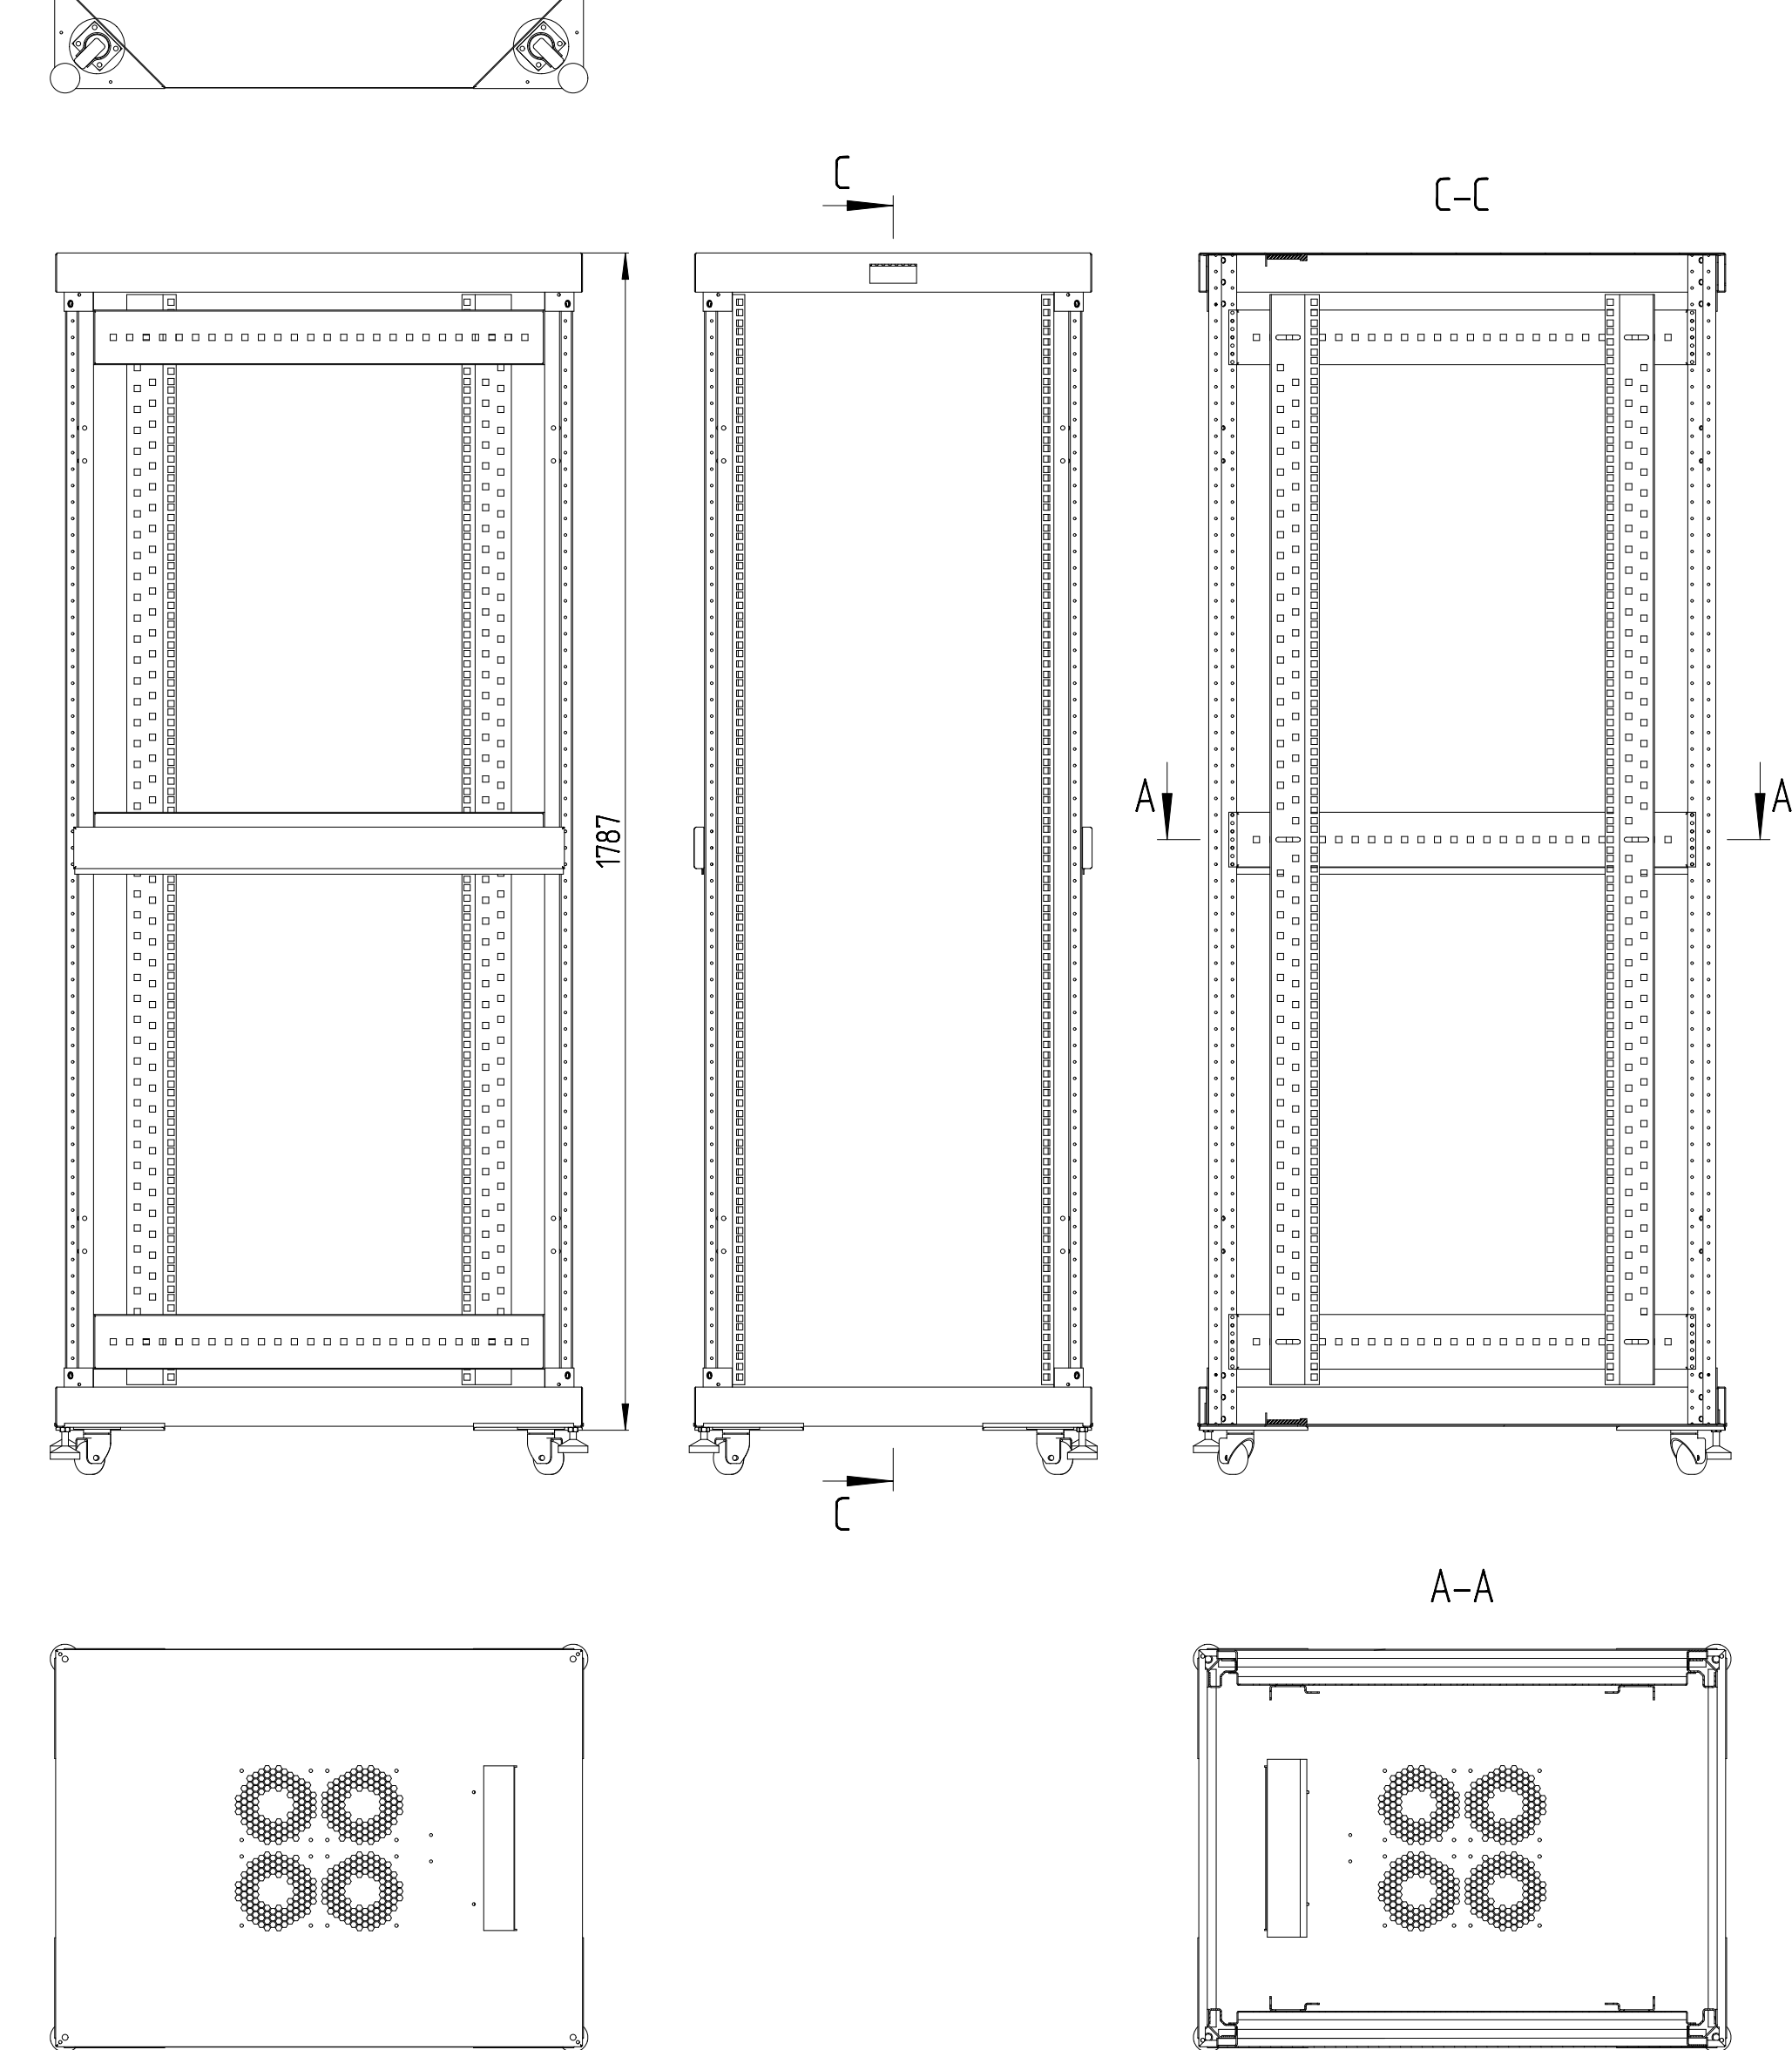

19" cabinet for IT TR 68***

19" cabinet for IT 18U 600x800x930
TR 6818*** (Scale 1:10)

19" cabinet for IT 47U 600x800x2230
TR 6847*** (Scale 1:10)

19" cabinet for IT 22U 600x800x1110
TR 6822*** (Scale 1:10)

19" cabinet for IT 42U 600x800x2010
TR 6842*** (Scale 1:10)

19" cabinet for IT 27U 600x800x1335
TR 6827*** (Scale 1:10)

19" cabinet for IT 37U 600x800x1790
TR 6837*** (Scale 1:10)

19" cabinet for IT 33U 600x800x1605
TR 6833*** (Scale 1:10)

- How to define model:
- 1 - "TR" model;
 - 2 - "6" width
 - 3 - "8" depth
 - 4 - "42" unit height (1U = 44,44mm)
 - 5 - "7" color gray RAL 7035
 - 6 - "9" black RAL9004
 - 7 - "1" front door: glass in metal-frame
 - 0 - without door
 - 1 - glass in metal-frame
 - 2 - metal
 - 3 - perforated metal
 - 0 - without door
 - 1 - glass in metal-frame
 - 2 - metal
 - 3 - perforated metal