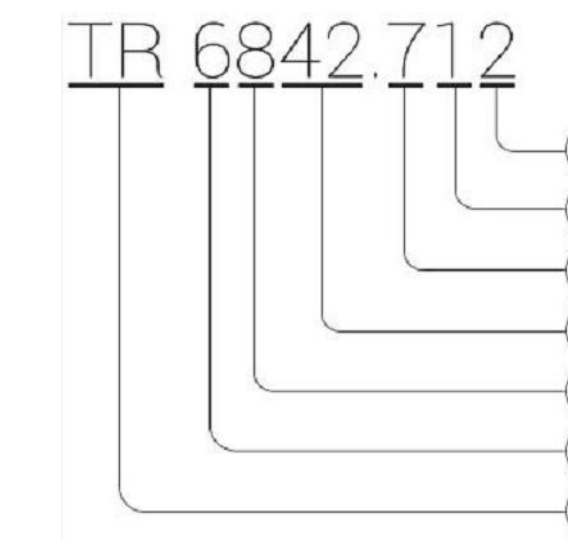

19" cabinet for IT TR 68***

19" cabinet for IT 18U 600x800x930
TR 6818*** (Scale 1:10)

19" cabinet for IT 47U 600x800x2230
TR 6847*** (Scale 1:10)

19" cabinet for IT 22U 600x800x1110
TR 6822*** (Scale 1:10)

19" cabinet for IT 42U 600x800x2010
TR 6842*** (Scale 1:10)

19" cabinet for IT 27U 600x800x1335
TR 6827*** (Scale 1:10)

19" cabinet for IT 37U 600x800x1790
TR 6837*** (Scale 1:10)

19" cabinet for IT 33U 600x800x1605
TR 6833*** (Scale 1:10)

- How to define model:
- 1 - "TR" model;
 - 2 - "6" width
 - 3 - "8" depth
 - 4 - "42" unit height (1U = 44,44mm)
 - 5 - "7" color gray RAL 7035
 - 6 - "9" black RAL9004
 - 7 - "1" front door: glass in metal-frame
 - 0 - without door
 - 1 - glass in metal-frame
 - 2 - metal
 - 3 - perforated metal
 - 0 - without door
 - 1 - glass in metal-frame
 - 2 - metal
 - 3 - perforated metal