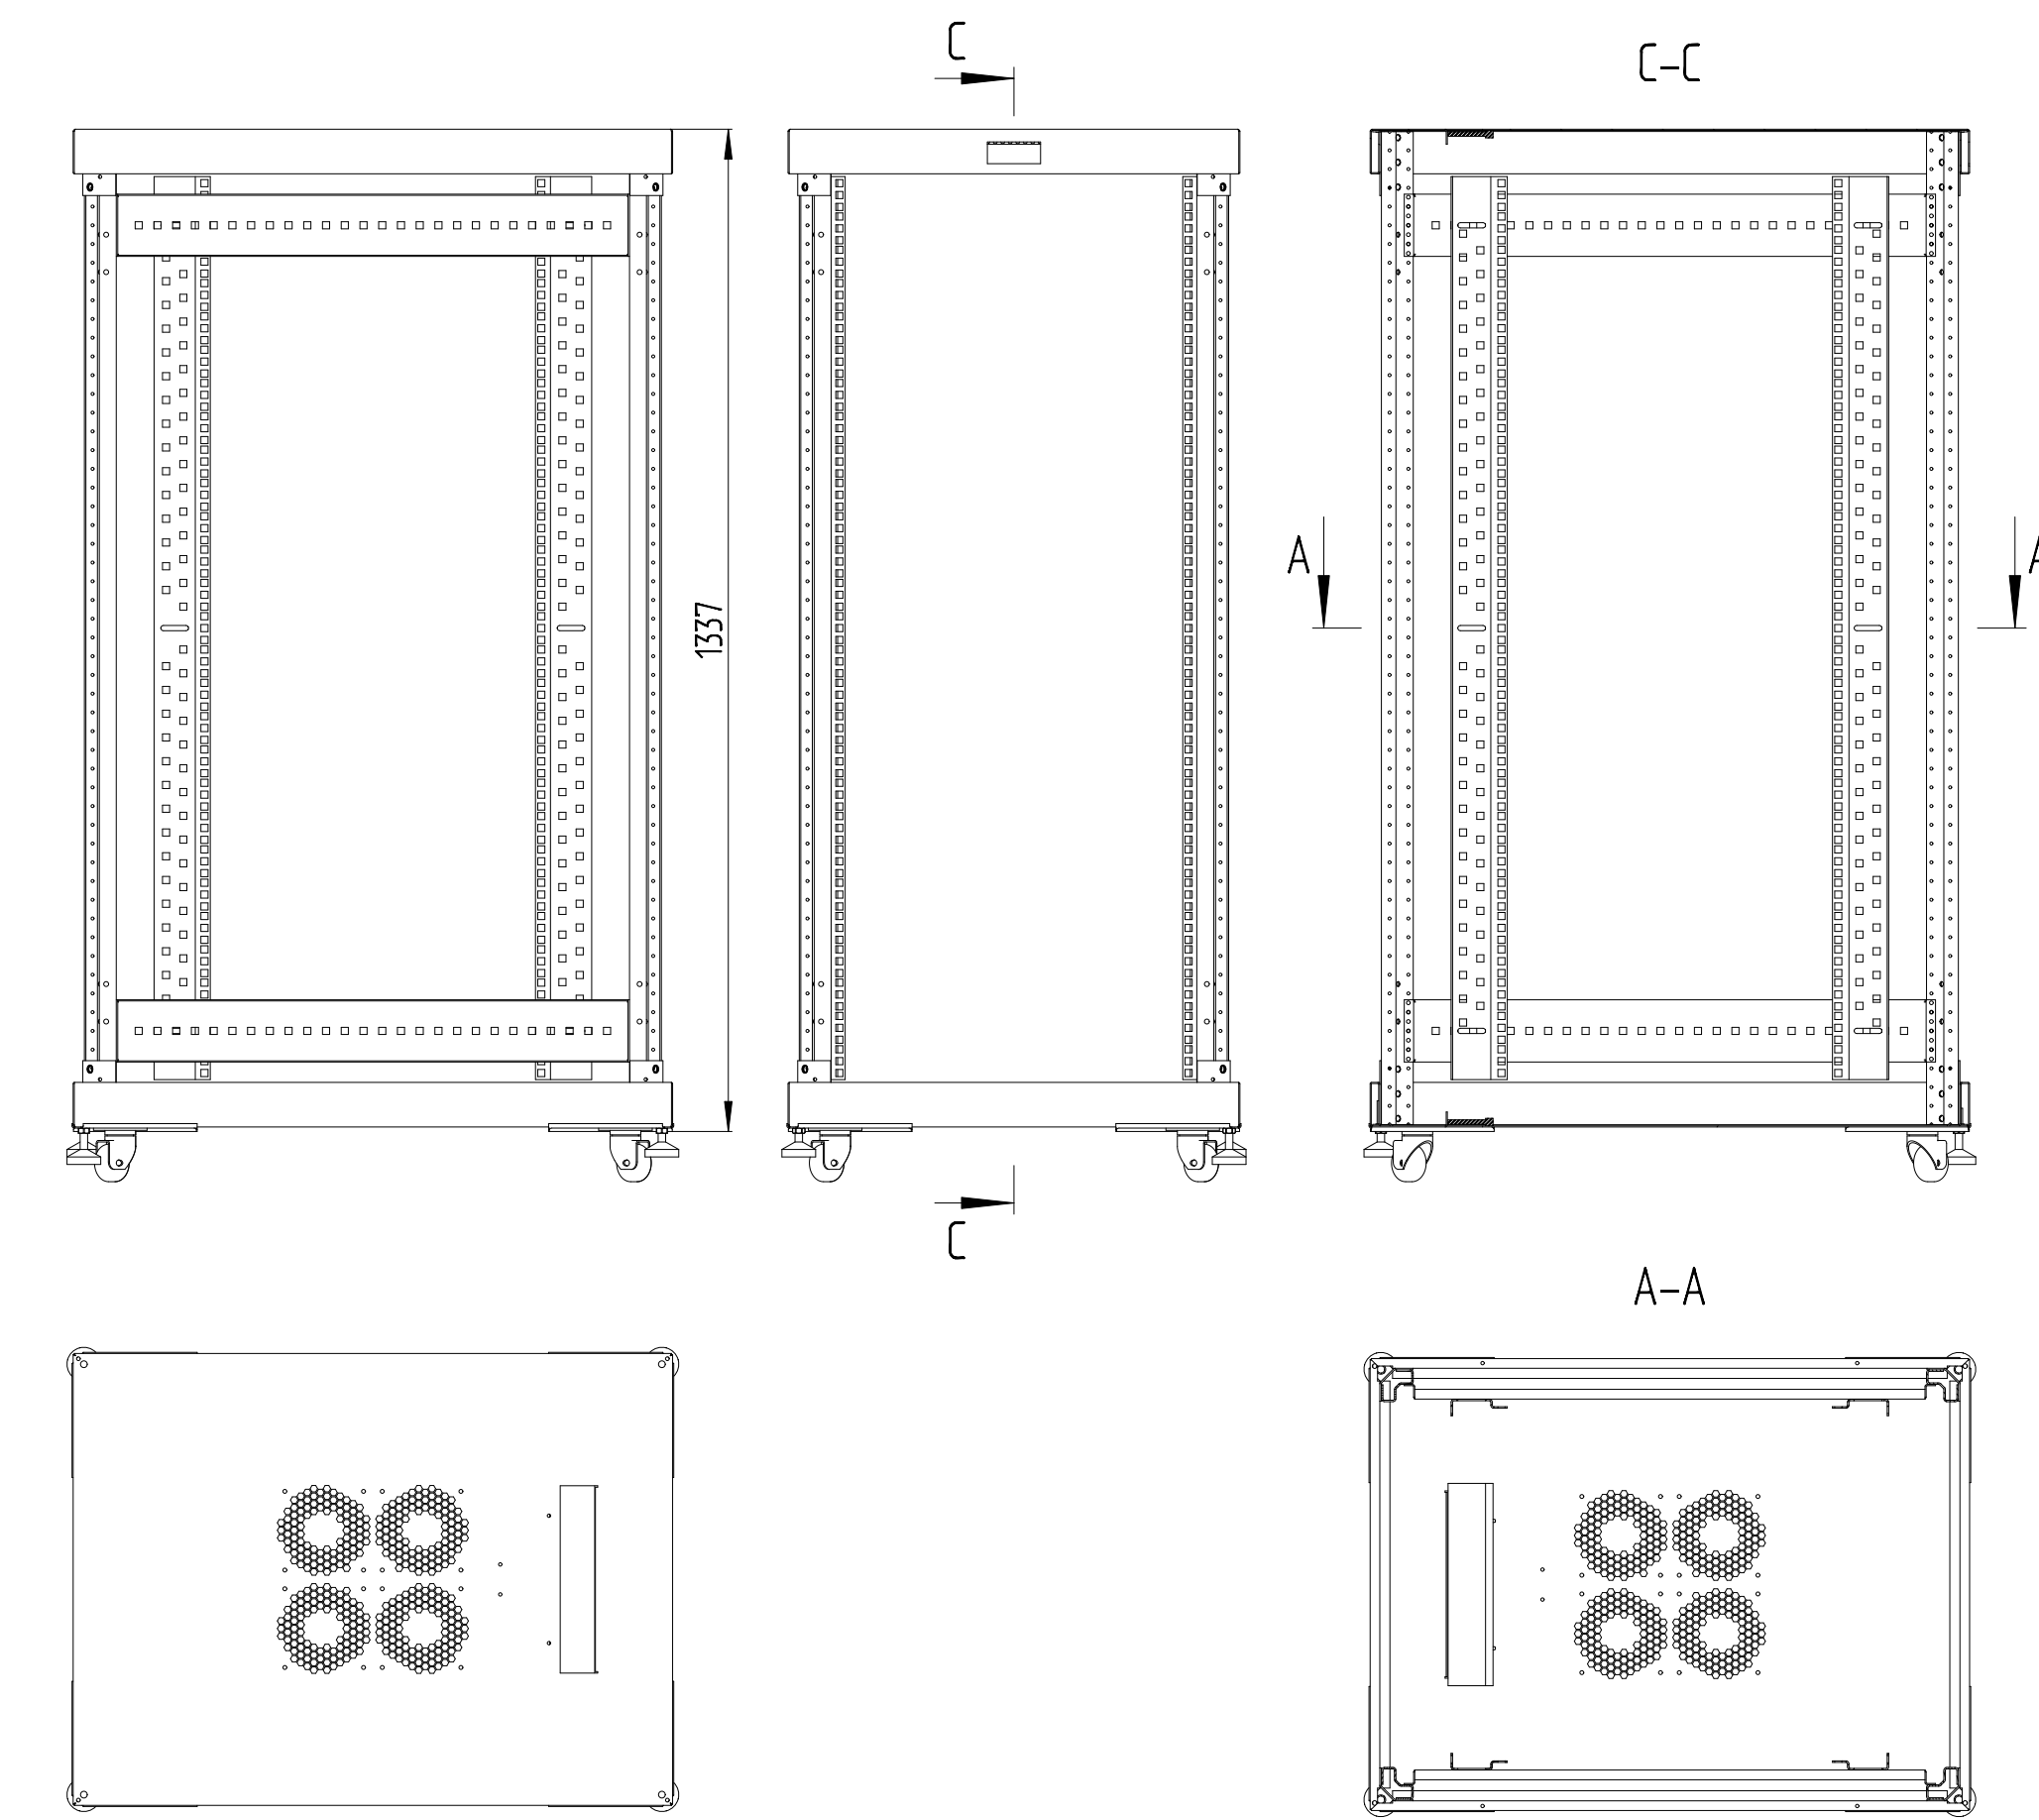

19" cabinet for IT TR 68***

19" cabinet for IT 18U 600x800x930
TR 6818*** (Scale 1:10)

19" cabinet for IT 47U 600x800x2230
TR 6847*** (Scale 1:10)

19" cabinet for IT 22U 600x800x1110
TR 6822*** (Scale 1:10)

19" cabinet for IT 42U 600x800x2010
TR 6842*** (Scale 1:10)

19" cabinet for IT 27U 600x800x1335
TR 6827*** (Scale 1:10)

19" cabinet for IT 37U 600x800x1790
TR 6837*** (Scale 1:10)

19" cabinet for IT 33U 600x800x1605
TR 6833*** (Scale 1:10)

- How to define model:
- 1 - "TR" model;
 - 2 - "6" width
 - 3 - "8" depth
 - 4 - "42" unit height (1U = 44,44mm)
 - 5 - "7" color gray RAL 7035
 - 6 - "9" black RAL9004
 - 7 - "1" front door: glass in metal-frame
 - 0 - without door
 - 1 - glass in metal-frame
 - 2 - metal
 - 3 - perforated metal
 - 0 - without door
 - 1 - glass in metal-frame
 - 2 - metal
 - 3 - perforated metal