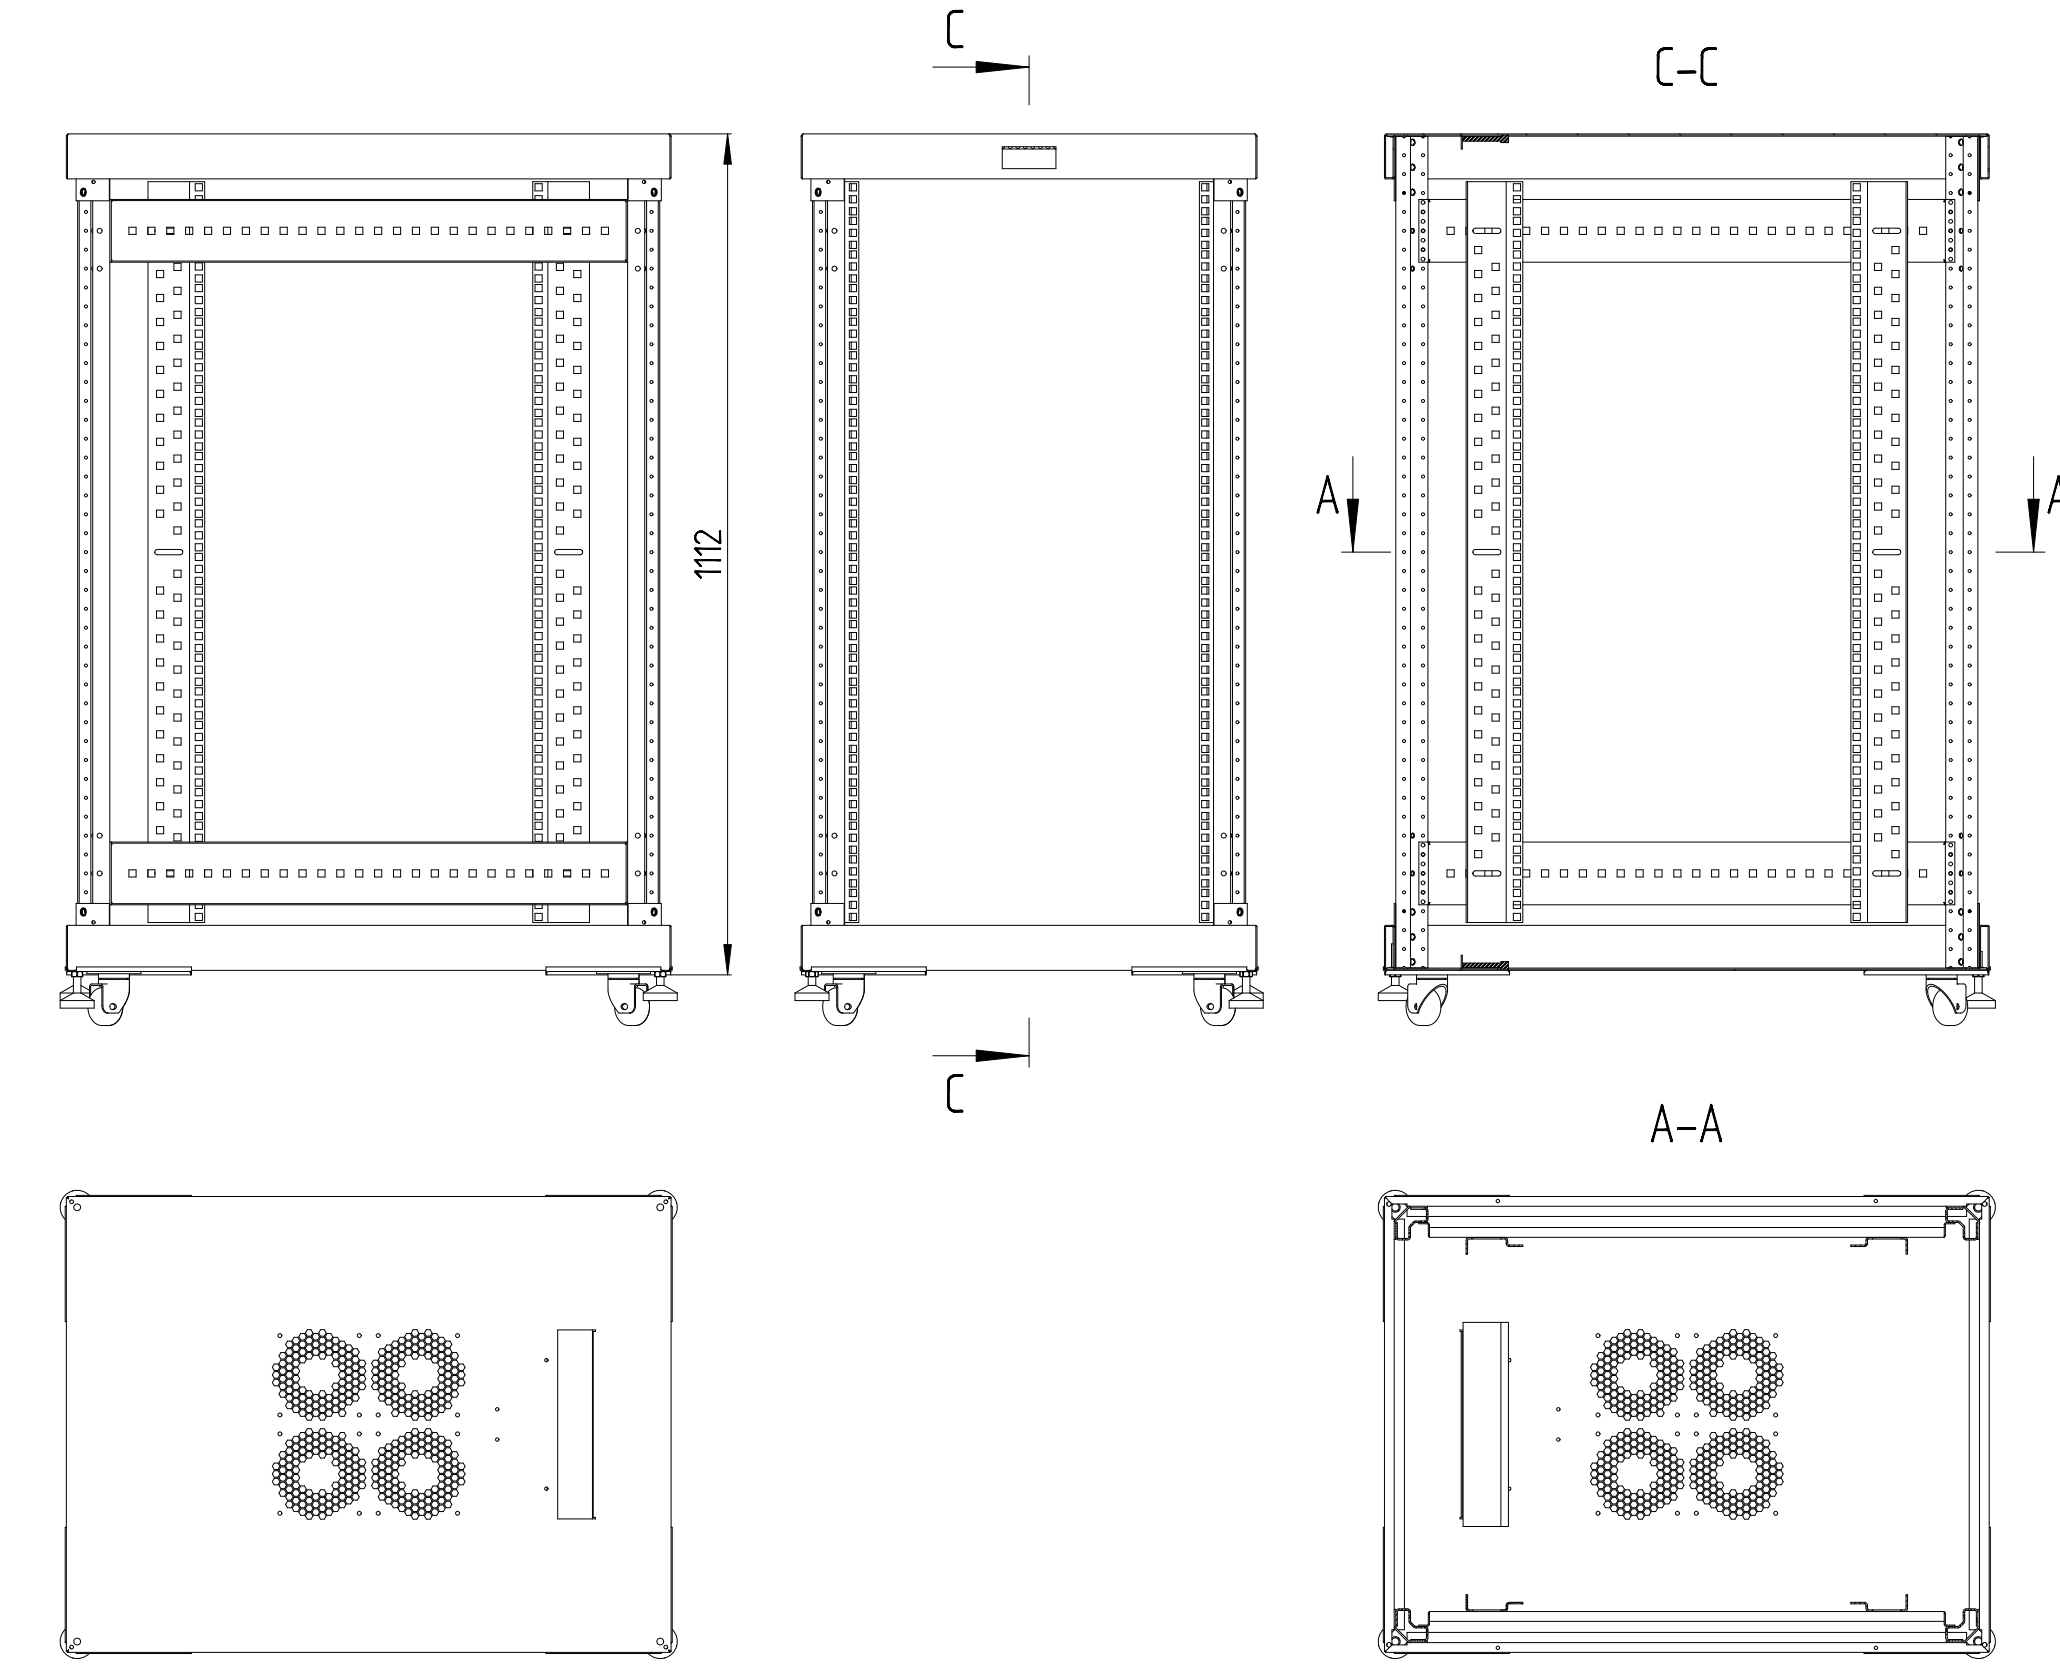

19" cabinet for IT TR 68***

19" cabinet for IT 18U 600x800x930
TR 6818*** (Scale 1:10)

19" cabinet for IT 47U 600x800x2230
TR 6847*** (Scale 1:10)

19" cabinet for IT 22U 600x800x1110
TR 6822*** (Scale 1:10)

19" cabinet for IT 42U 600x800x2010
TR 6842*** (Scale 1:10)

19" cabinet for IT 27U 600x800x1335
TR 6827*** (Scale 1:10)

19" cabinet for IT 37U 600x800x1790
TR 6837*** (Scale 1:10)

19" cabinet for IT 33U 600x800x1605
TR 6833*** (Scale 1:10)

- How to define model:
- 1 - "TR" model;
 - 2 - "6" width
 - 3 - "8" depth
 - 4 - "42" unit height (1U = 44,44mm)
 - 5 - "7" color gray RAL 7035
 - 6 - "9" black RAL9004
 - 7 - "1" front door: glass in metal-frame
 - 0 - without door
 - 1 - glass in metal-frame
 - 2 - metal
 - 3 - perforated metal
 - 0 - without door
 - 1 - glass in metal-frame
 - 2 - metal
 - 3 - perforated metal