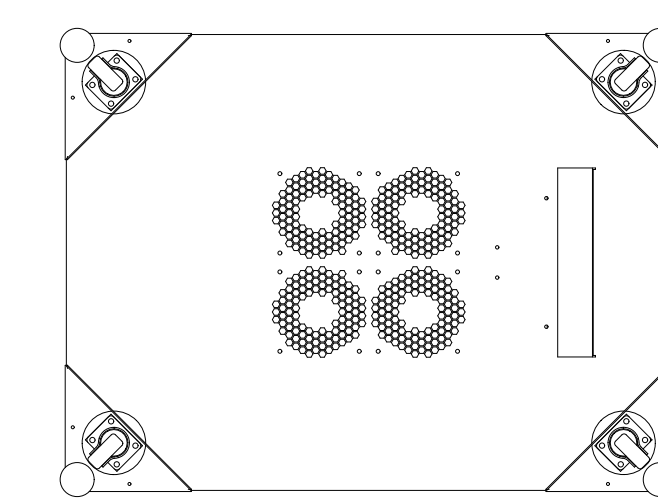

19" cabinet for IT TR 68***

19" cabinet for IT 18U 600x800x930
TR 6818*** (Scale 1:10)

19" cabinet for IT 47U 600x800x2230
TR 6847*** (Scale 1:10)

19" cabinet for IT 22U 600x800x1110
TR 6822*** (Scale 1:10)

19" cabinet for IT 42U 600x800x2010
TR 6842*** (Scale 1:10)

19" cabinet for IT 27U 600x800x1335
TR 6827*** (Scale 1:10)

19" cabinet for IT 37U 600x800x1790
TR 6837*** (Scale 1:10)

19" cabinet for IT 33U 600x800x1605
TR 6833*** (Scale 1:10)

- How to define model:
- 1 - "TR" model;
 - 2 - "6" width
 - 3 - "8" depth
 - 4 - "42" unit height (1U = 44,44mm)
 - 5 - "7" color gray RAL 7035
 - 6 - "9" black RAL9004
 - 7 - "1" front door: glass in metal-frame
 - 0 - without door
 - 1 - glass in metal-frame
 - 2 - metal
 - 3 - perforated metal
 - 0 - without door
 - 1 - glass in metal-frame
 - 2 - metal
 - 3 - perforated metal