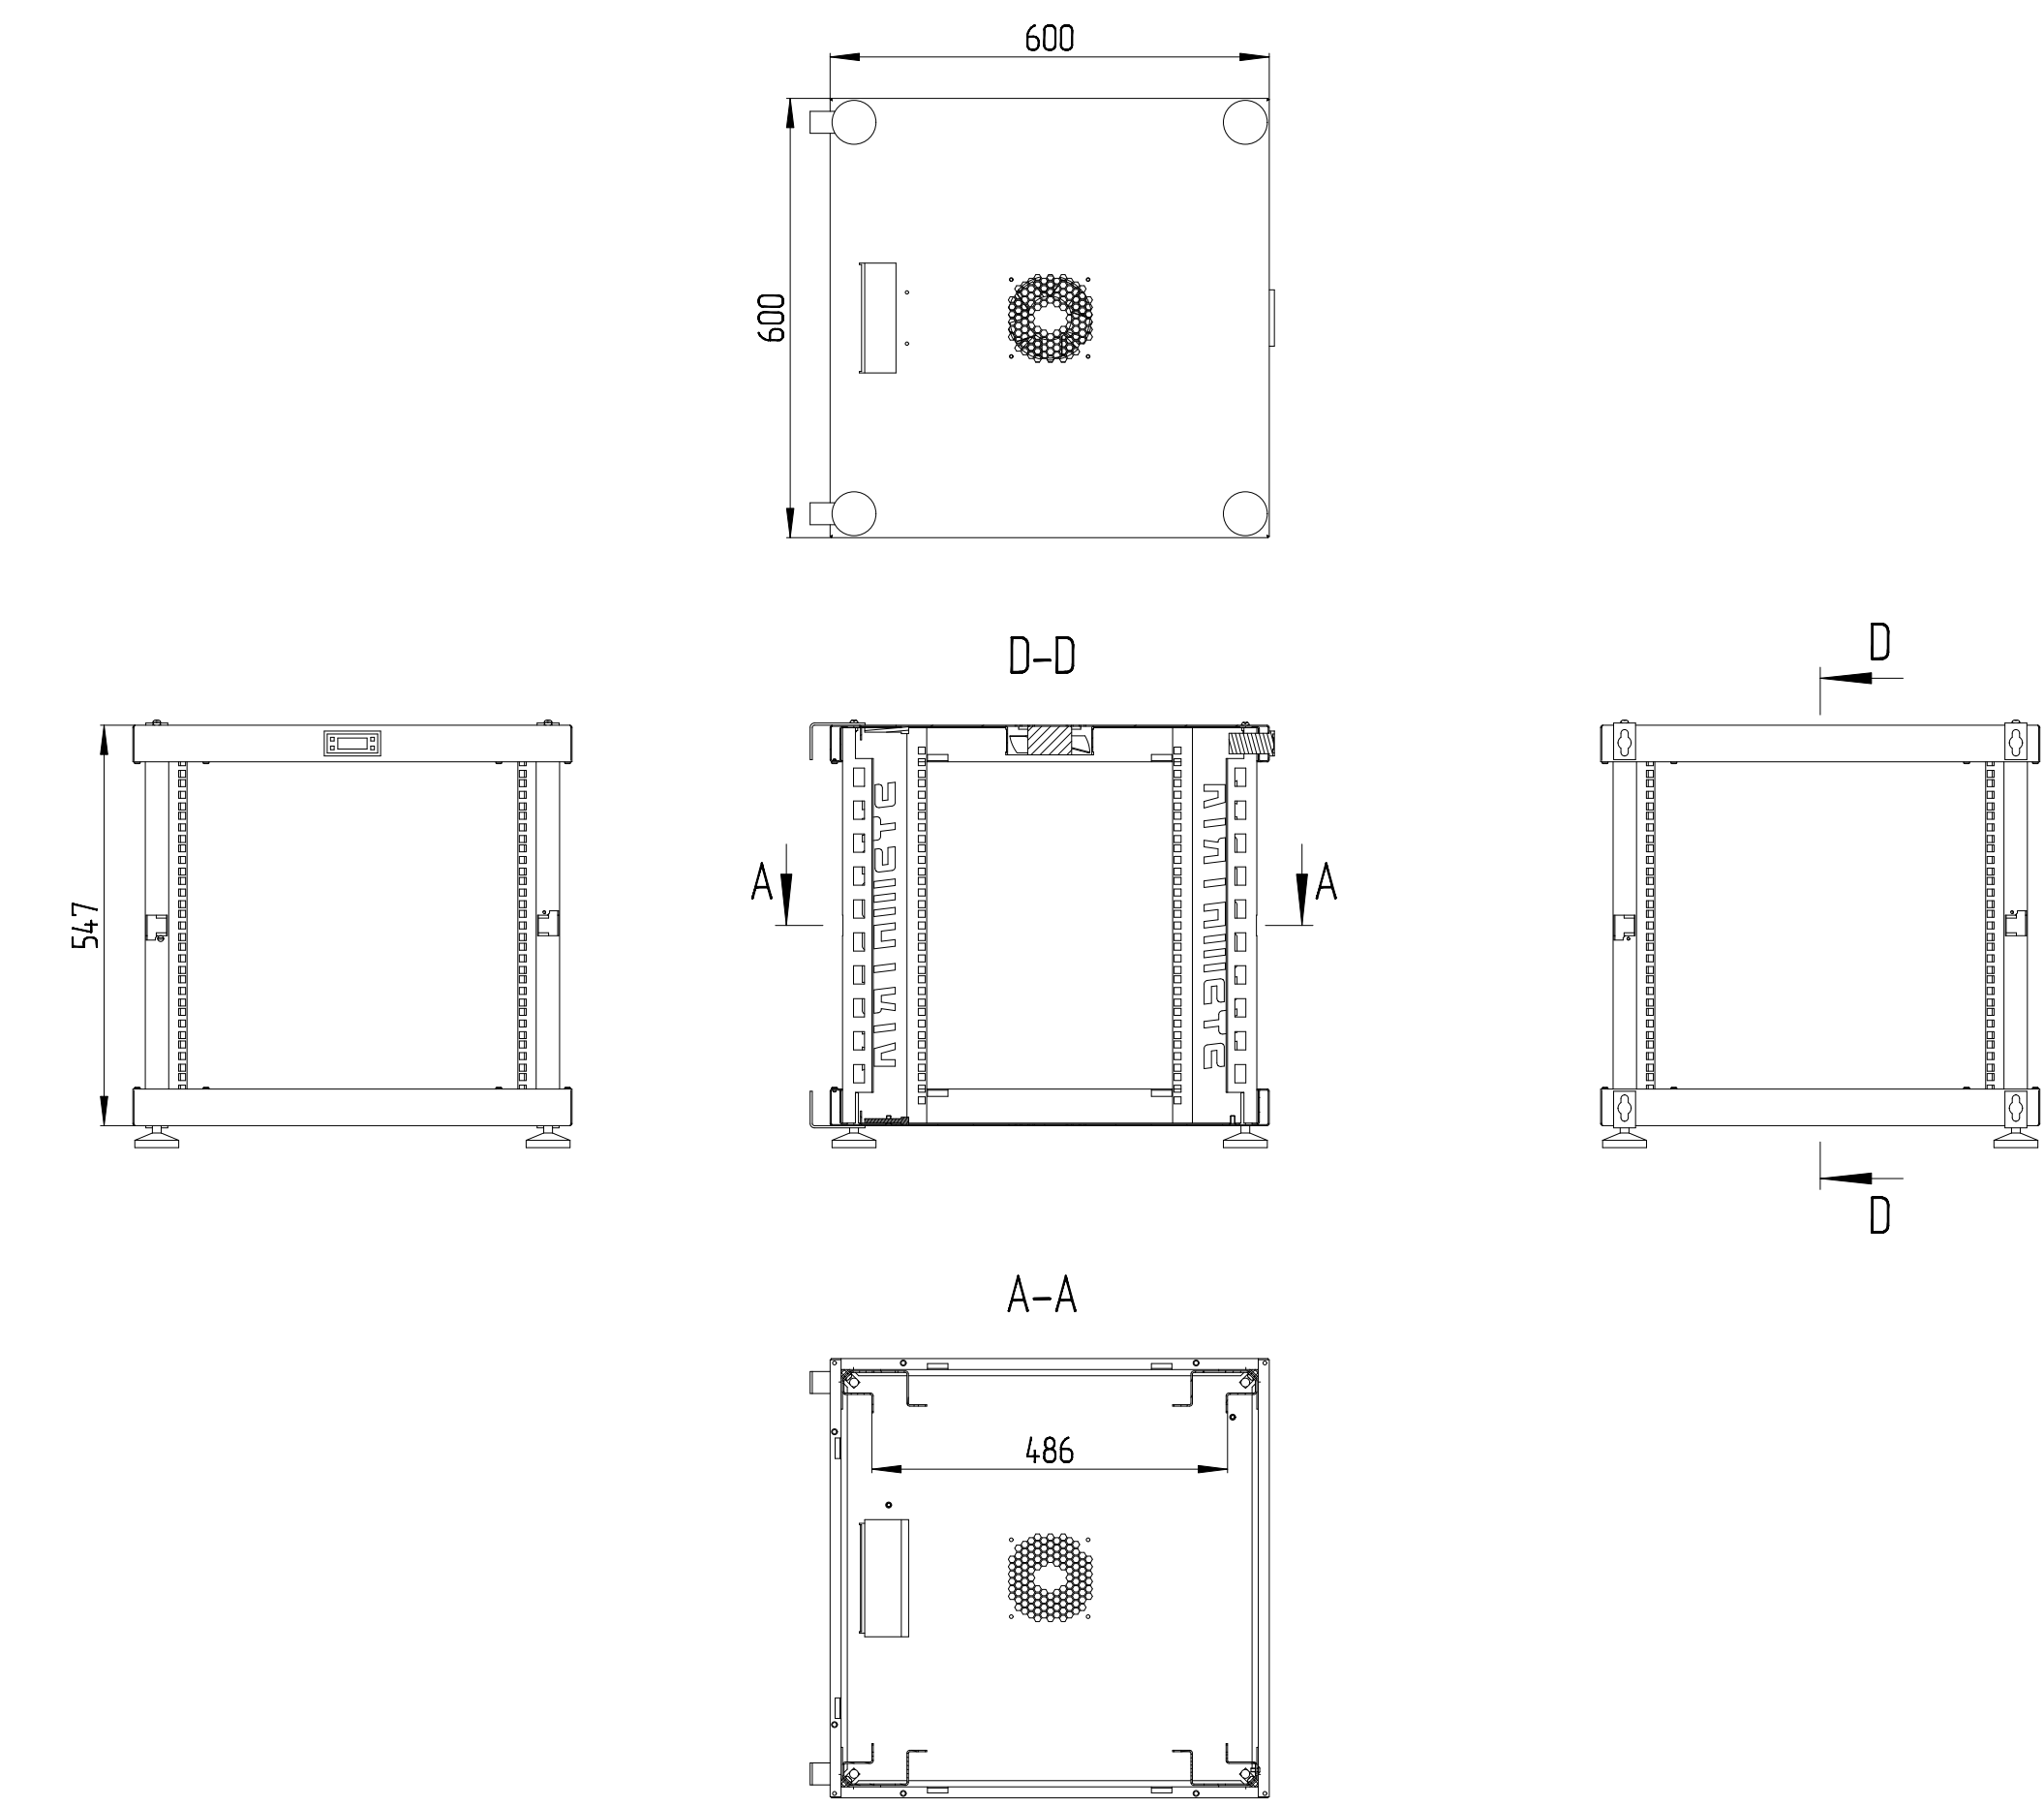

19" Stand and Wall mounted Server Rack ER 6609.*13
9U 600x600x530 SYSMATRIX WR (Scale 1:10)