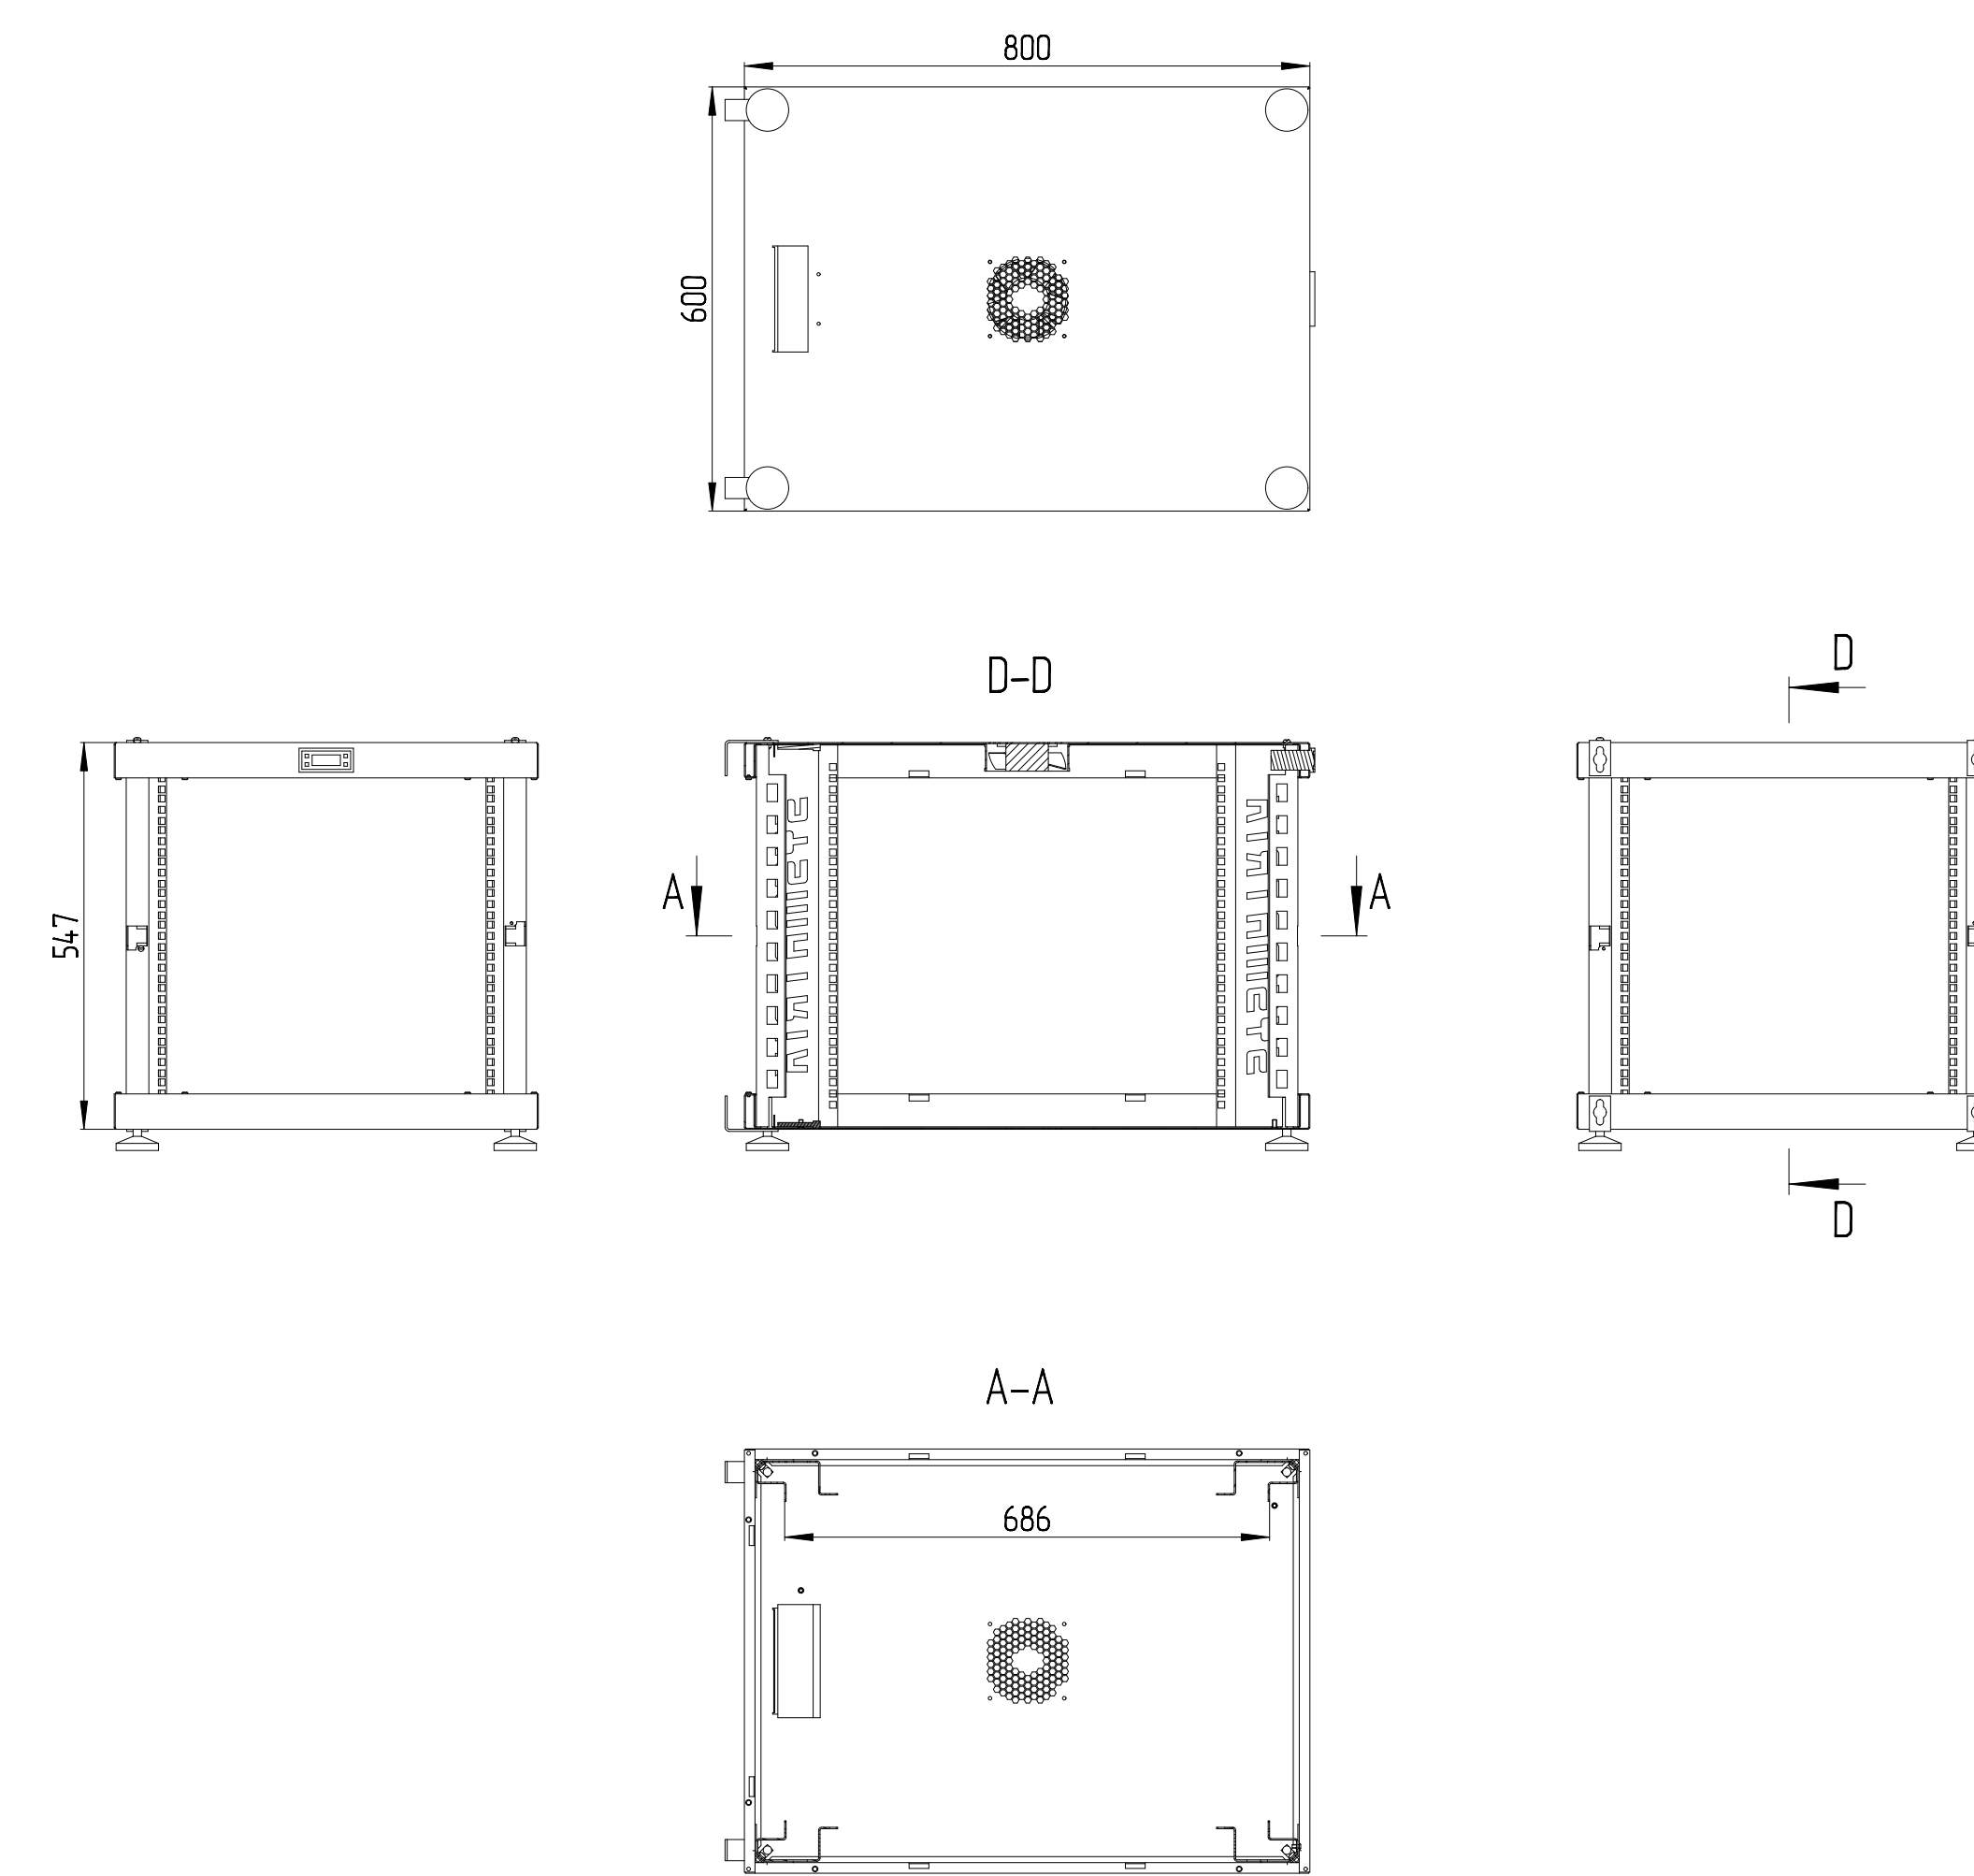

19" Stand and Wall mounted Server Rack ER 6809.*13
9U 600x800x530 SYSMATRIX WR (Scale 1:10)