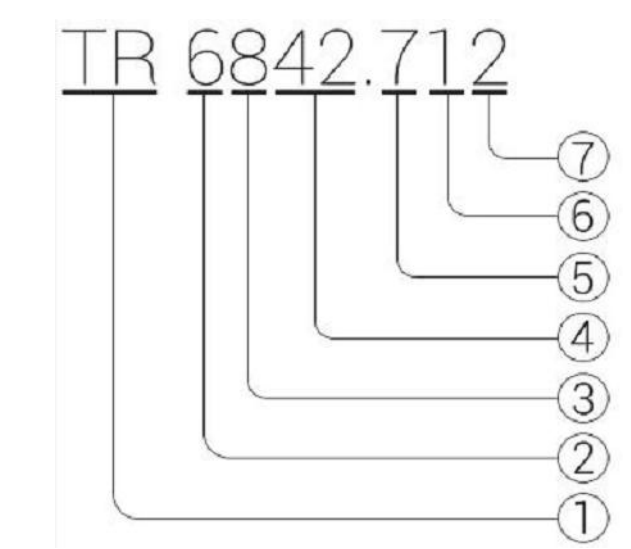

19" Stand and Wall mounted Server Rack ER 6809.*13
9U 600x800x530 SYSMATRIX WR (Scale 1:10)