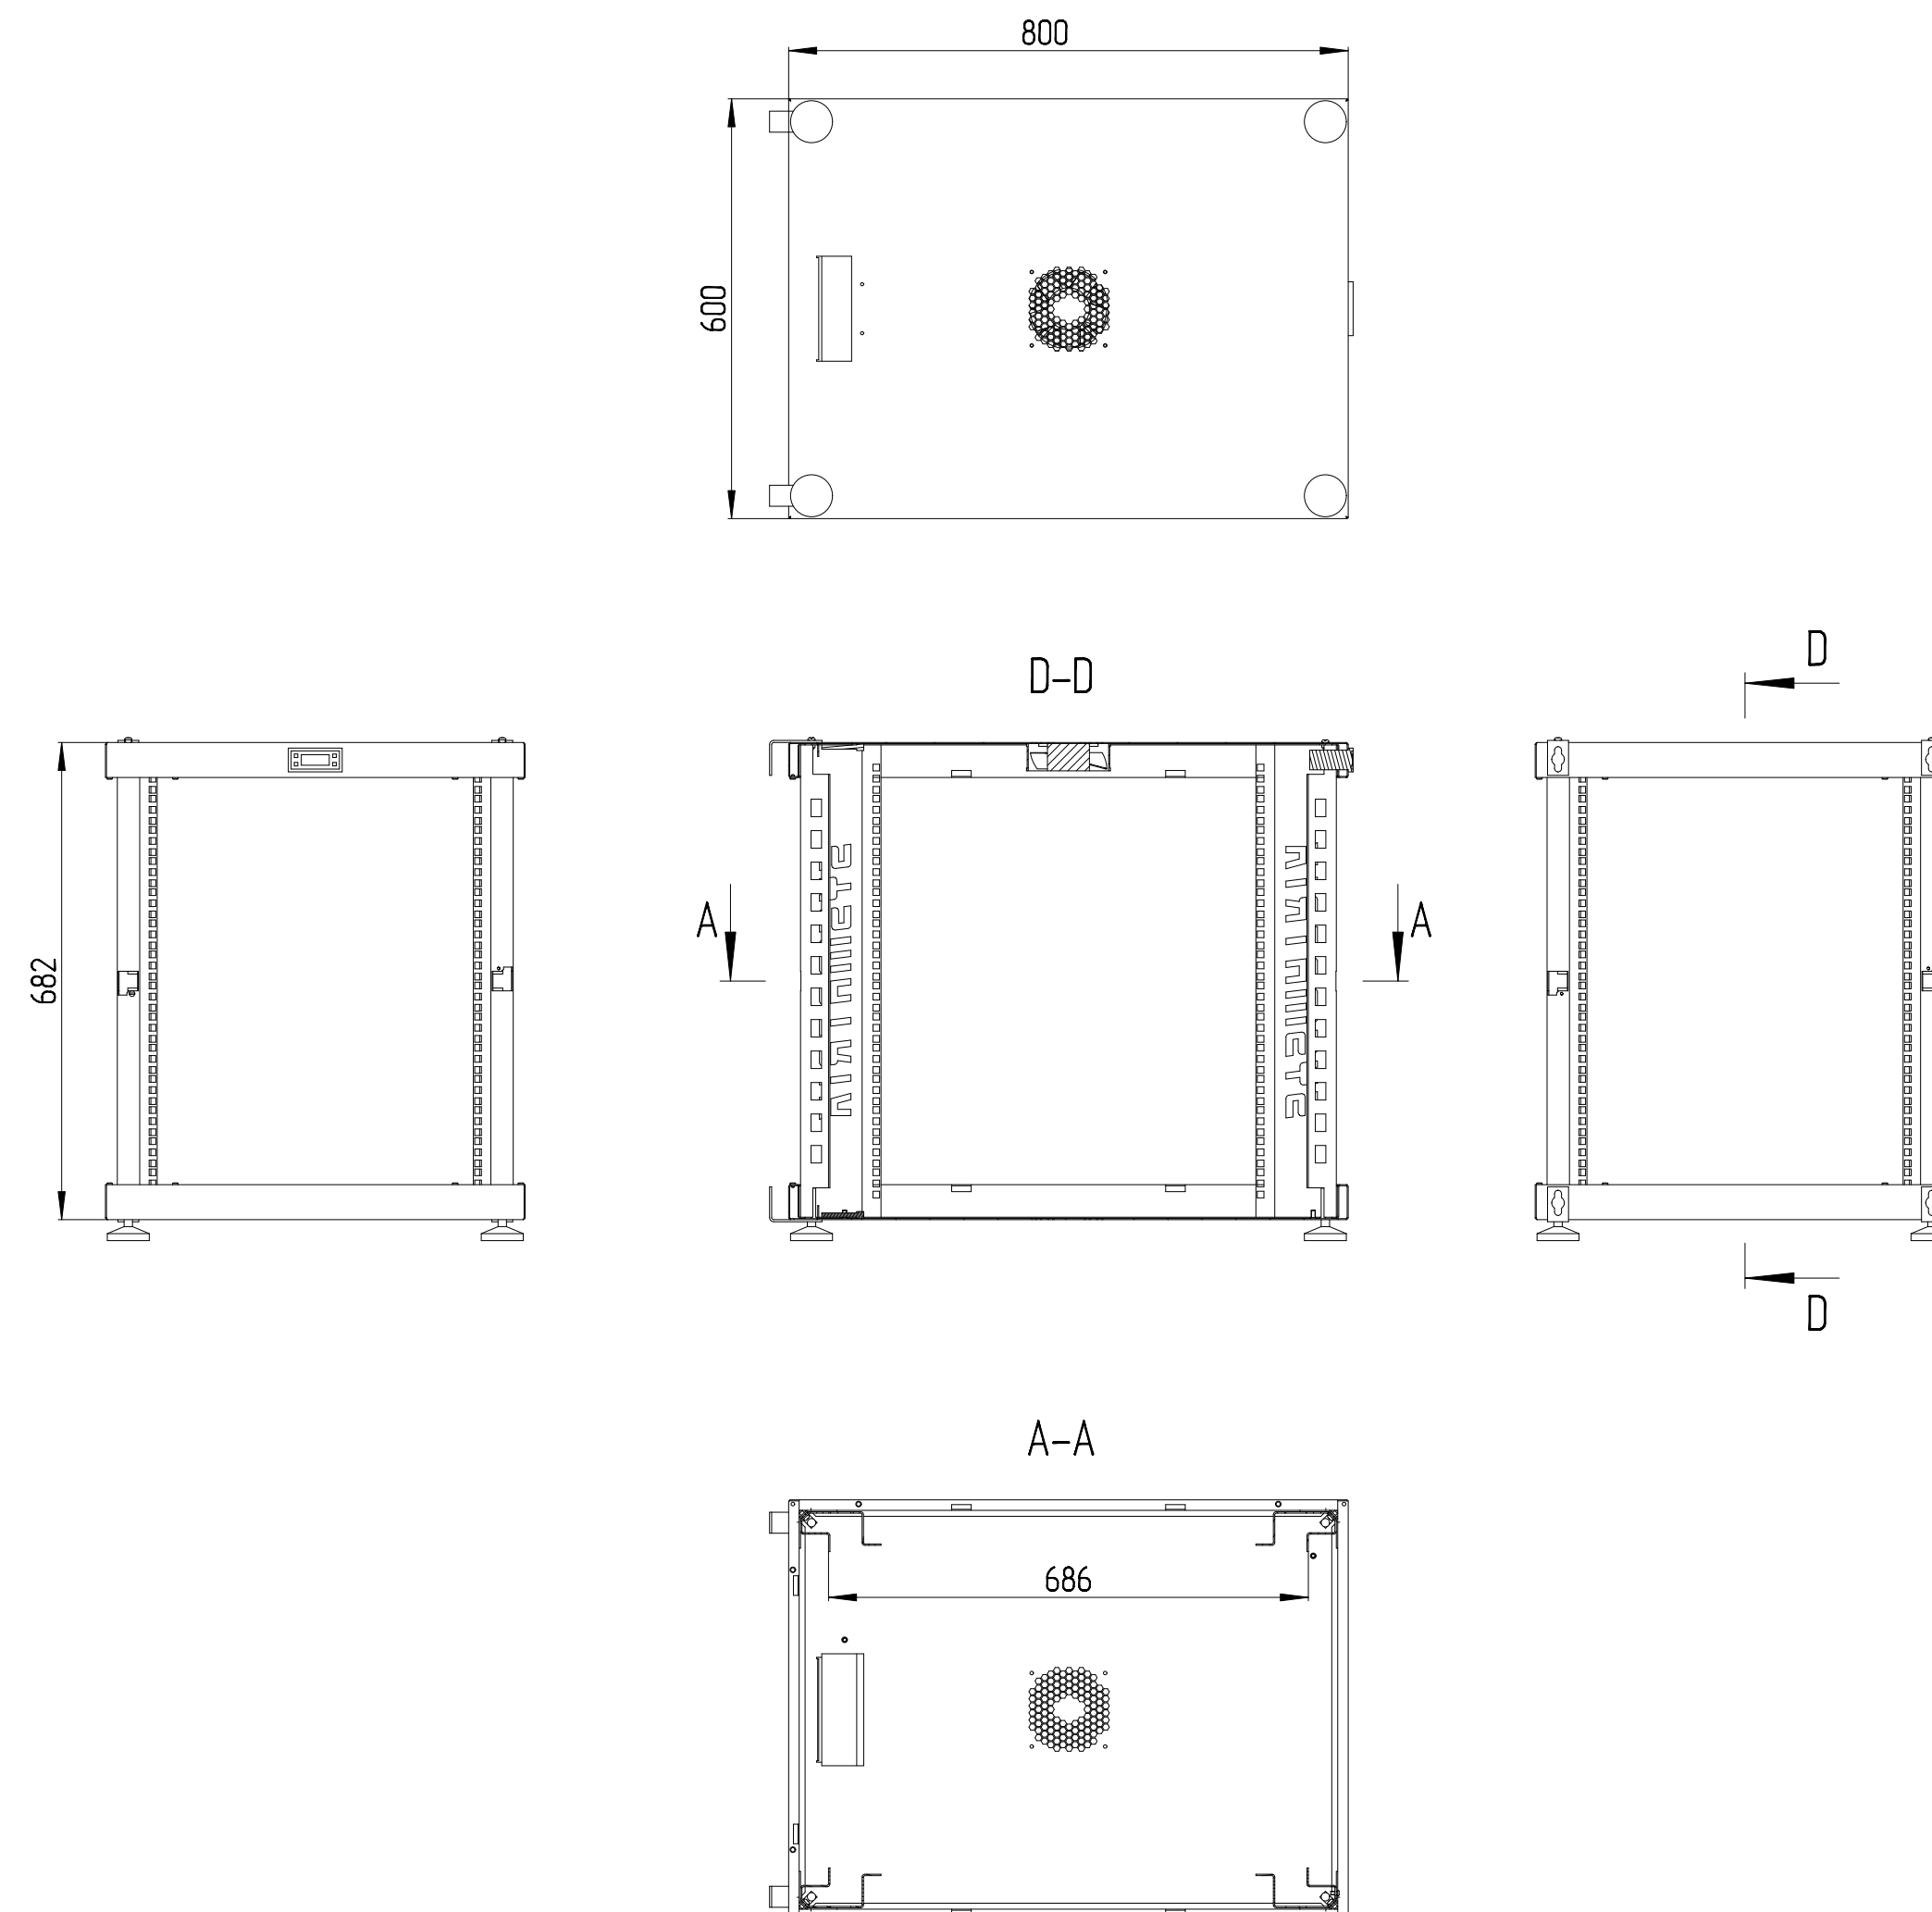

19" Stand and Wall mounted Server Rack ER 6812.*13
12U 600x800x665 SYSMATRIX WR (Scale 1:10)