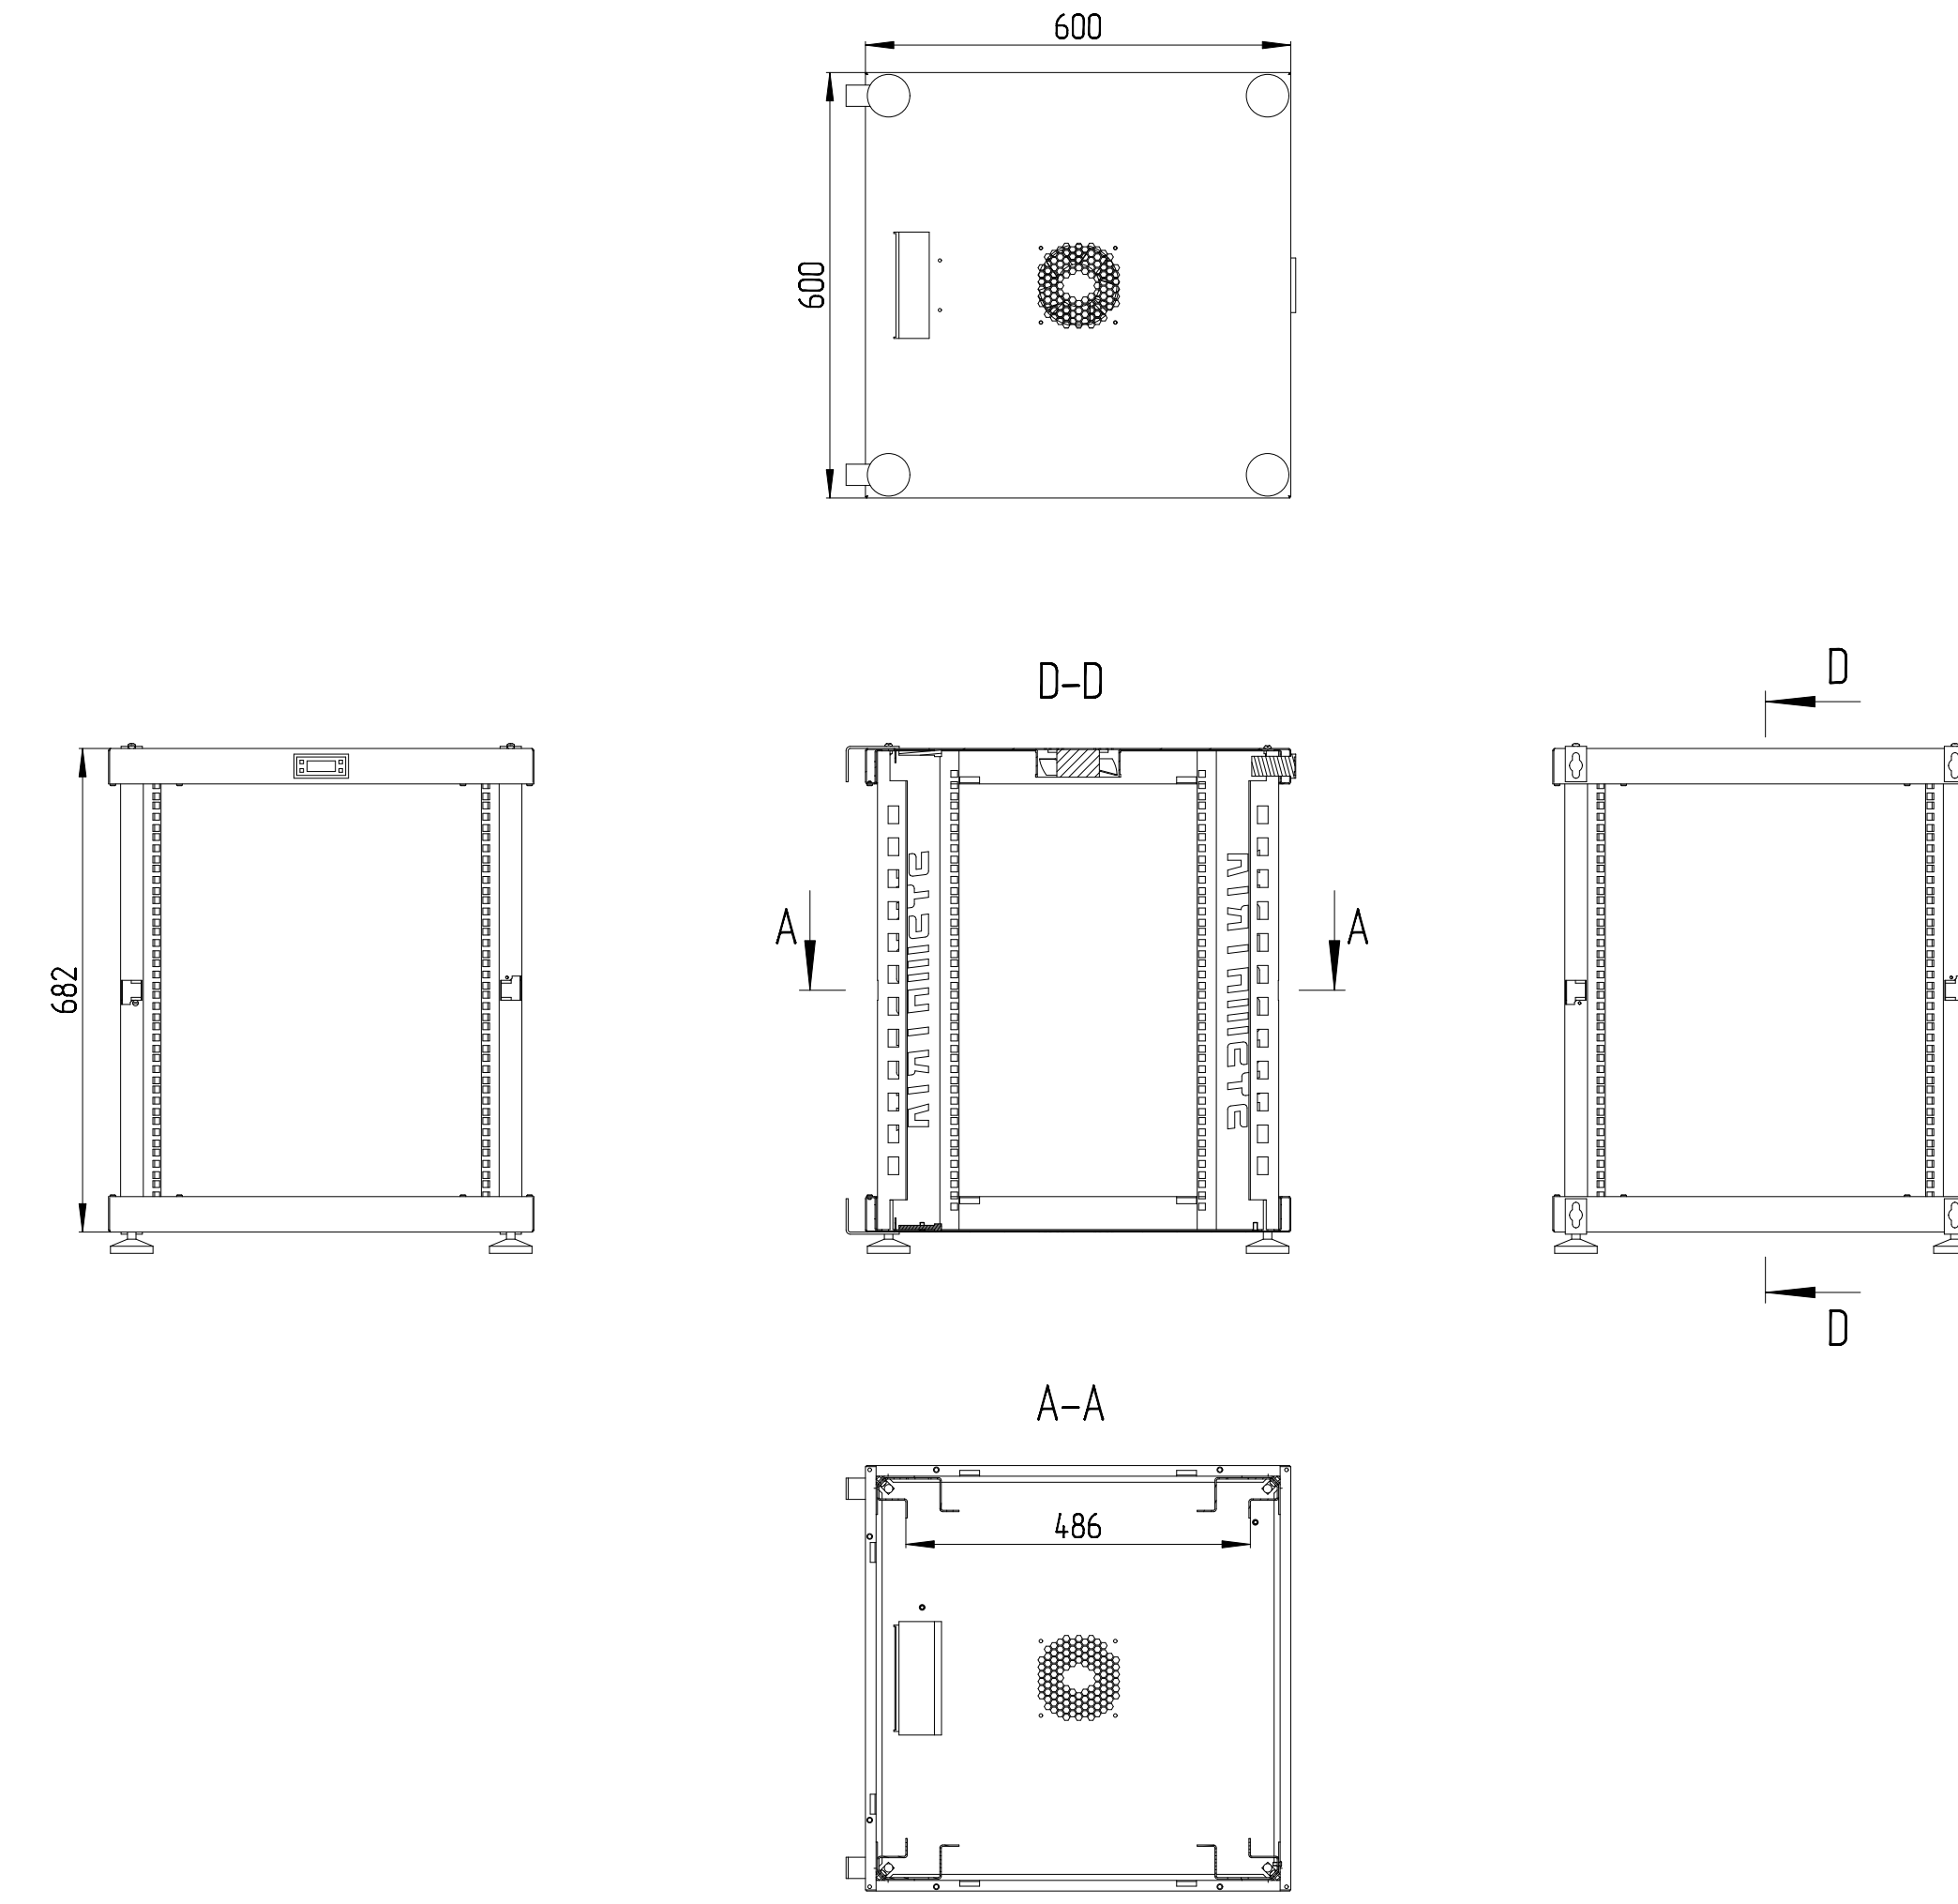

19" Stand and Wall mounted Server Rack ER 6612.*13
12U 600x600x665 SYSMATRIX WR (Scale 1:10)