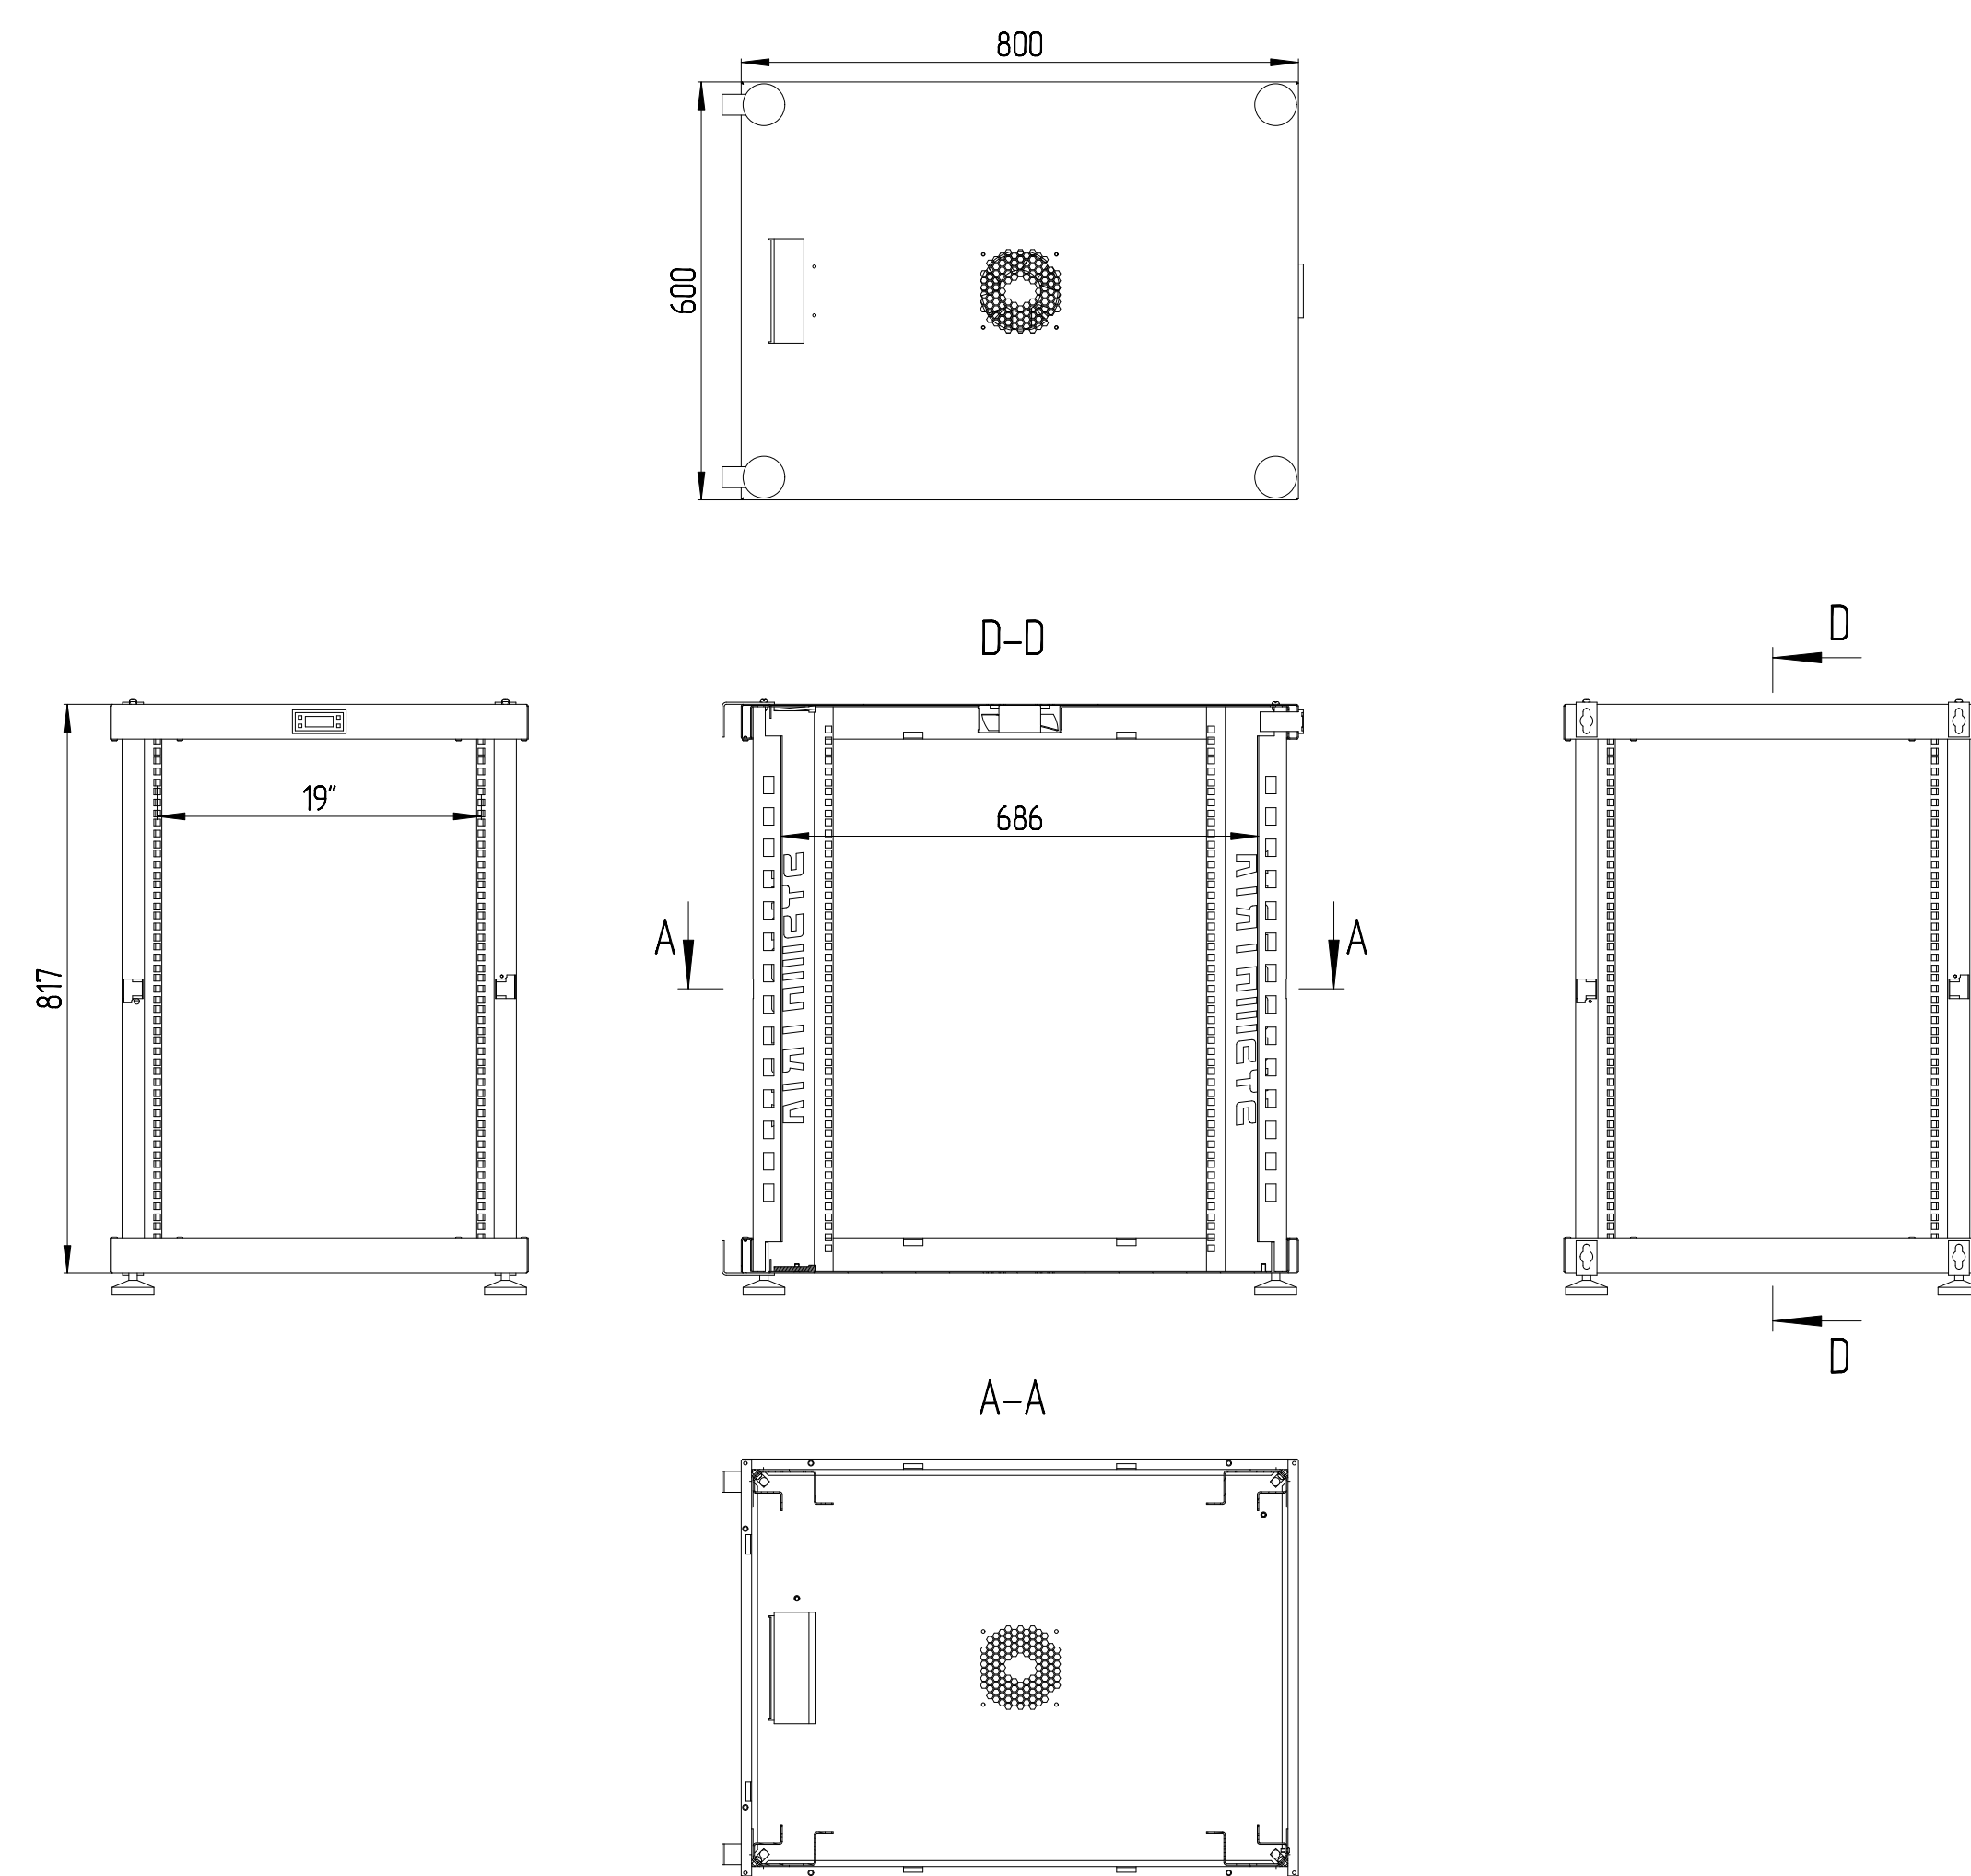

19" Stand and Wall mounted Server Rack ER 6815.*13
15U 600x800x800 SYSMATRIX WR (Scale 1:10)