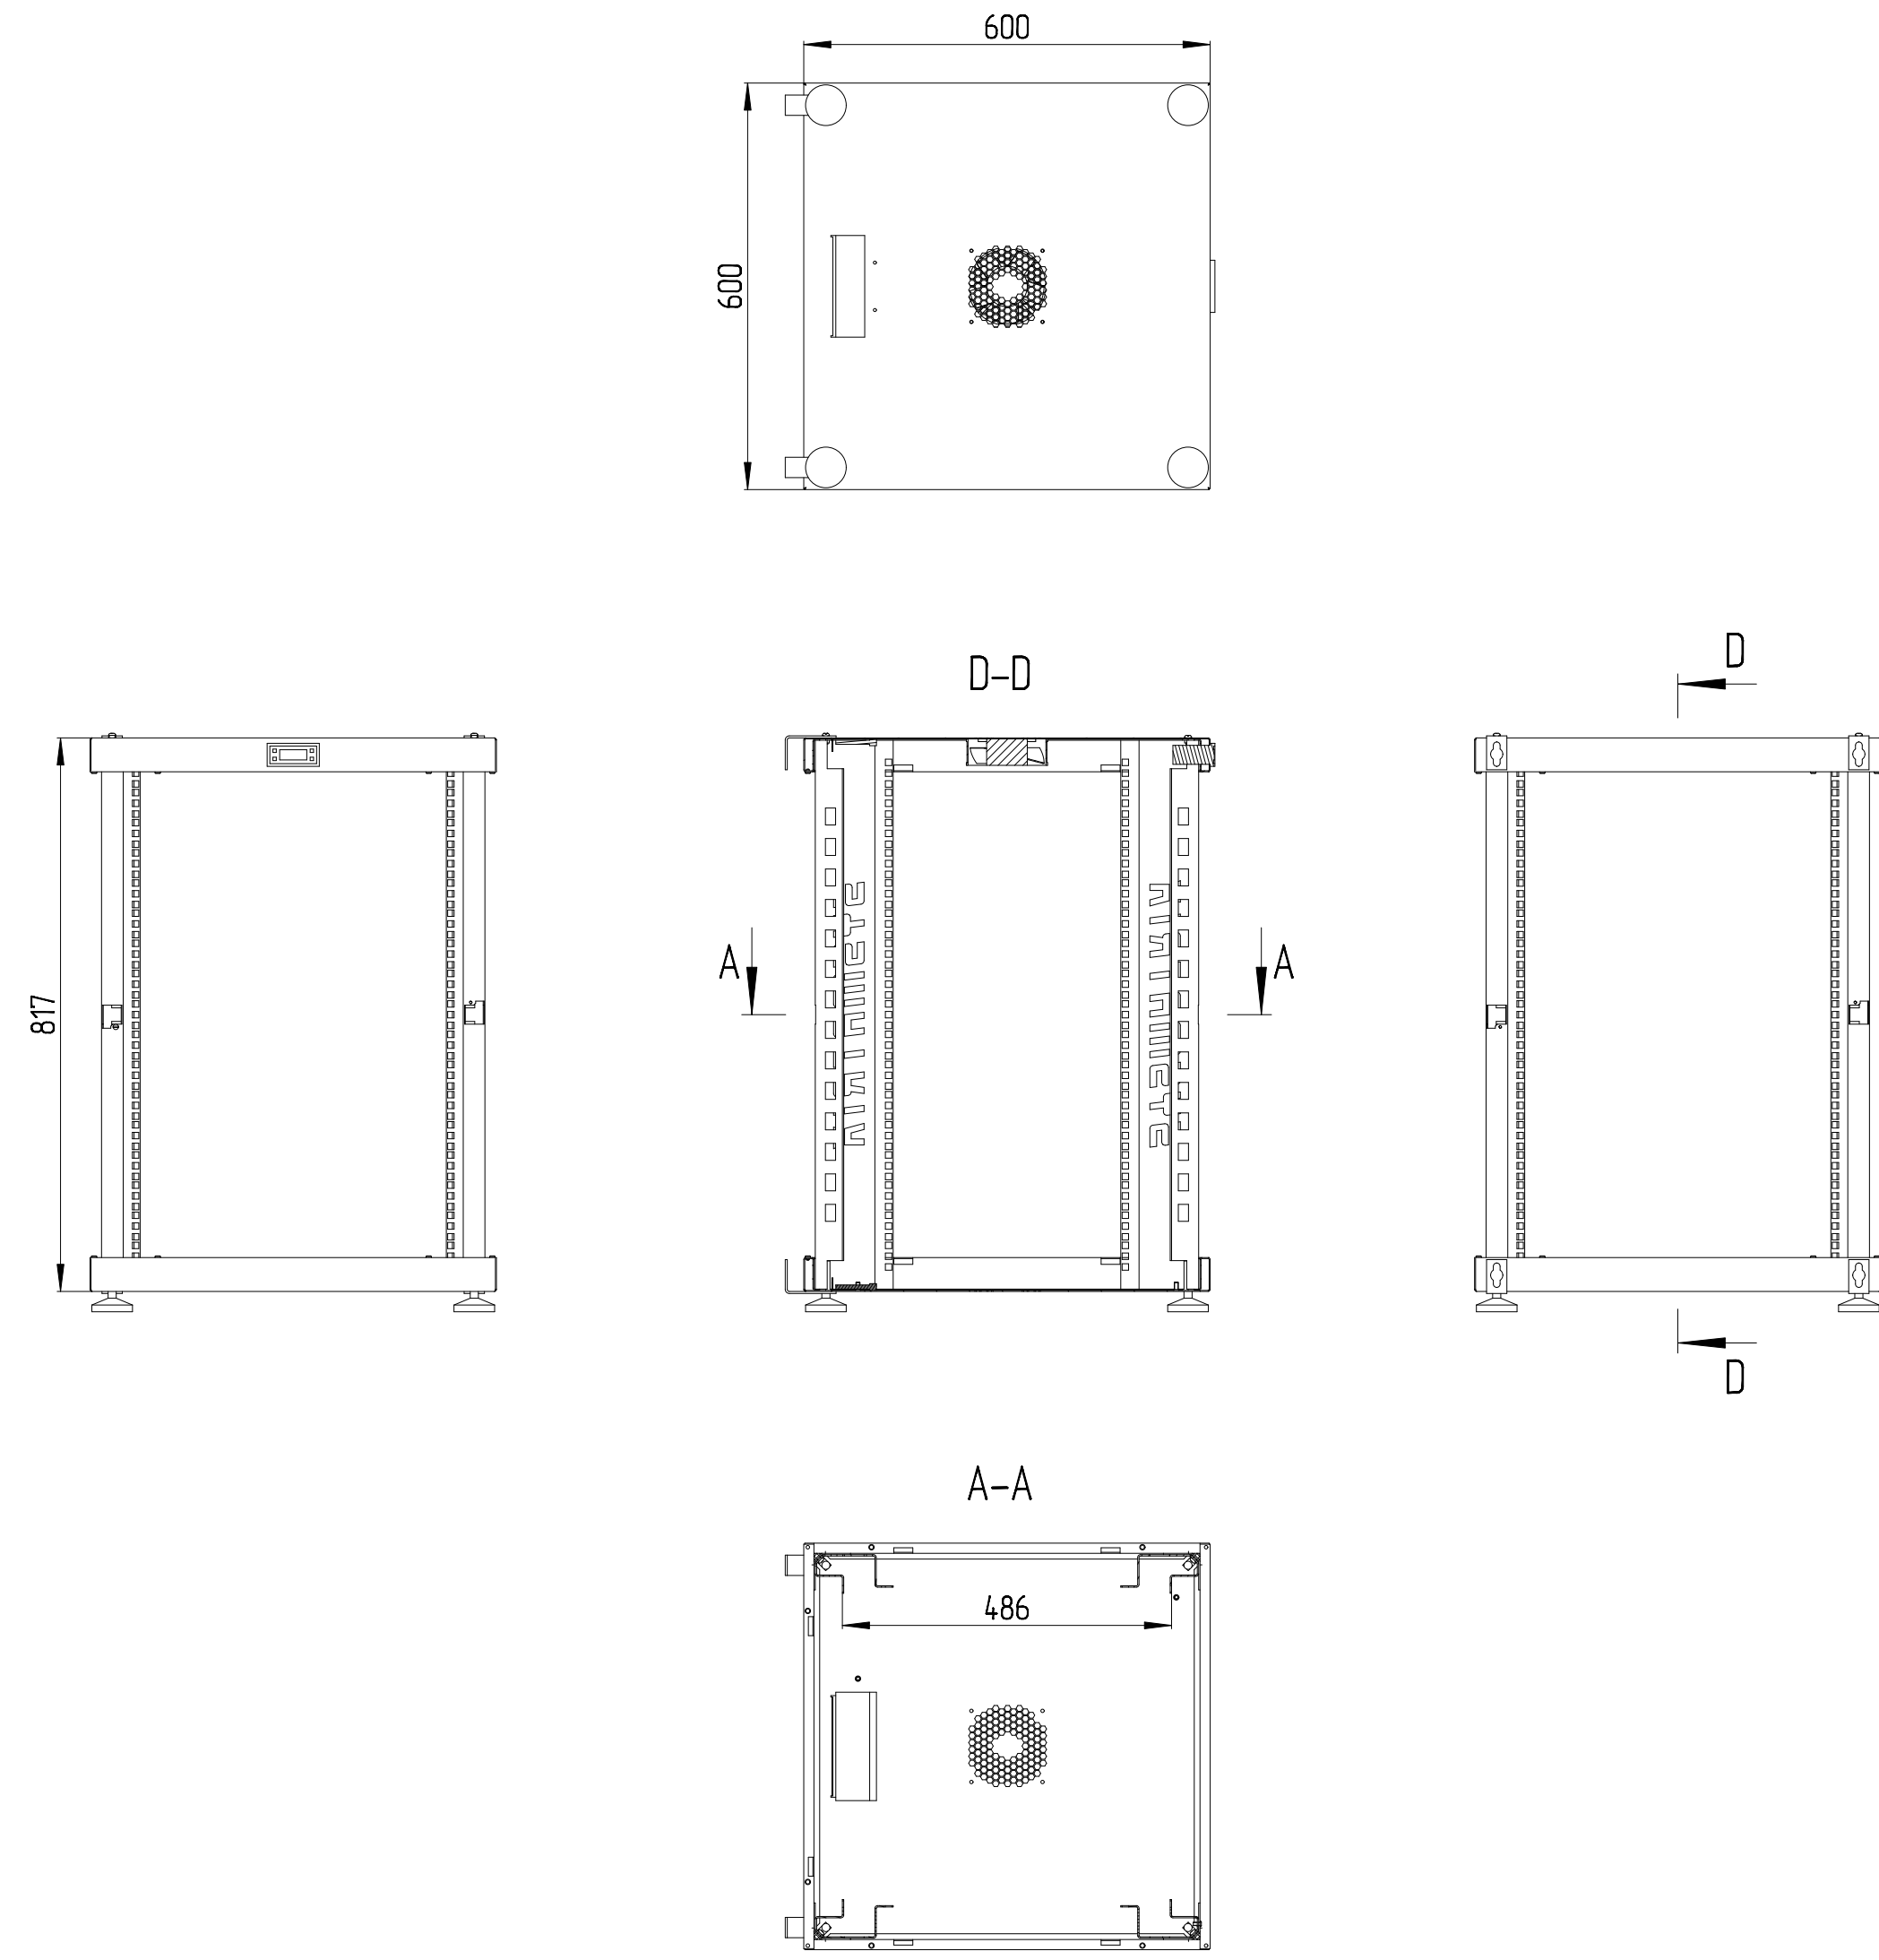

19" Stand and Wall mounted Server Rack ER 6615.*13
15U 600x600x800 SYSMATRIX WR (Scale 1:10)