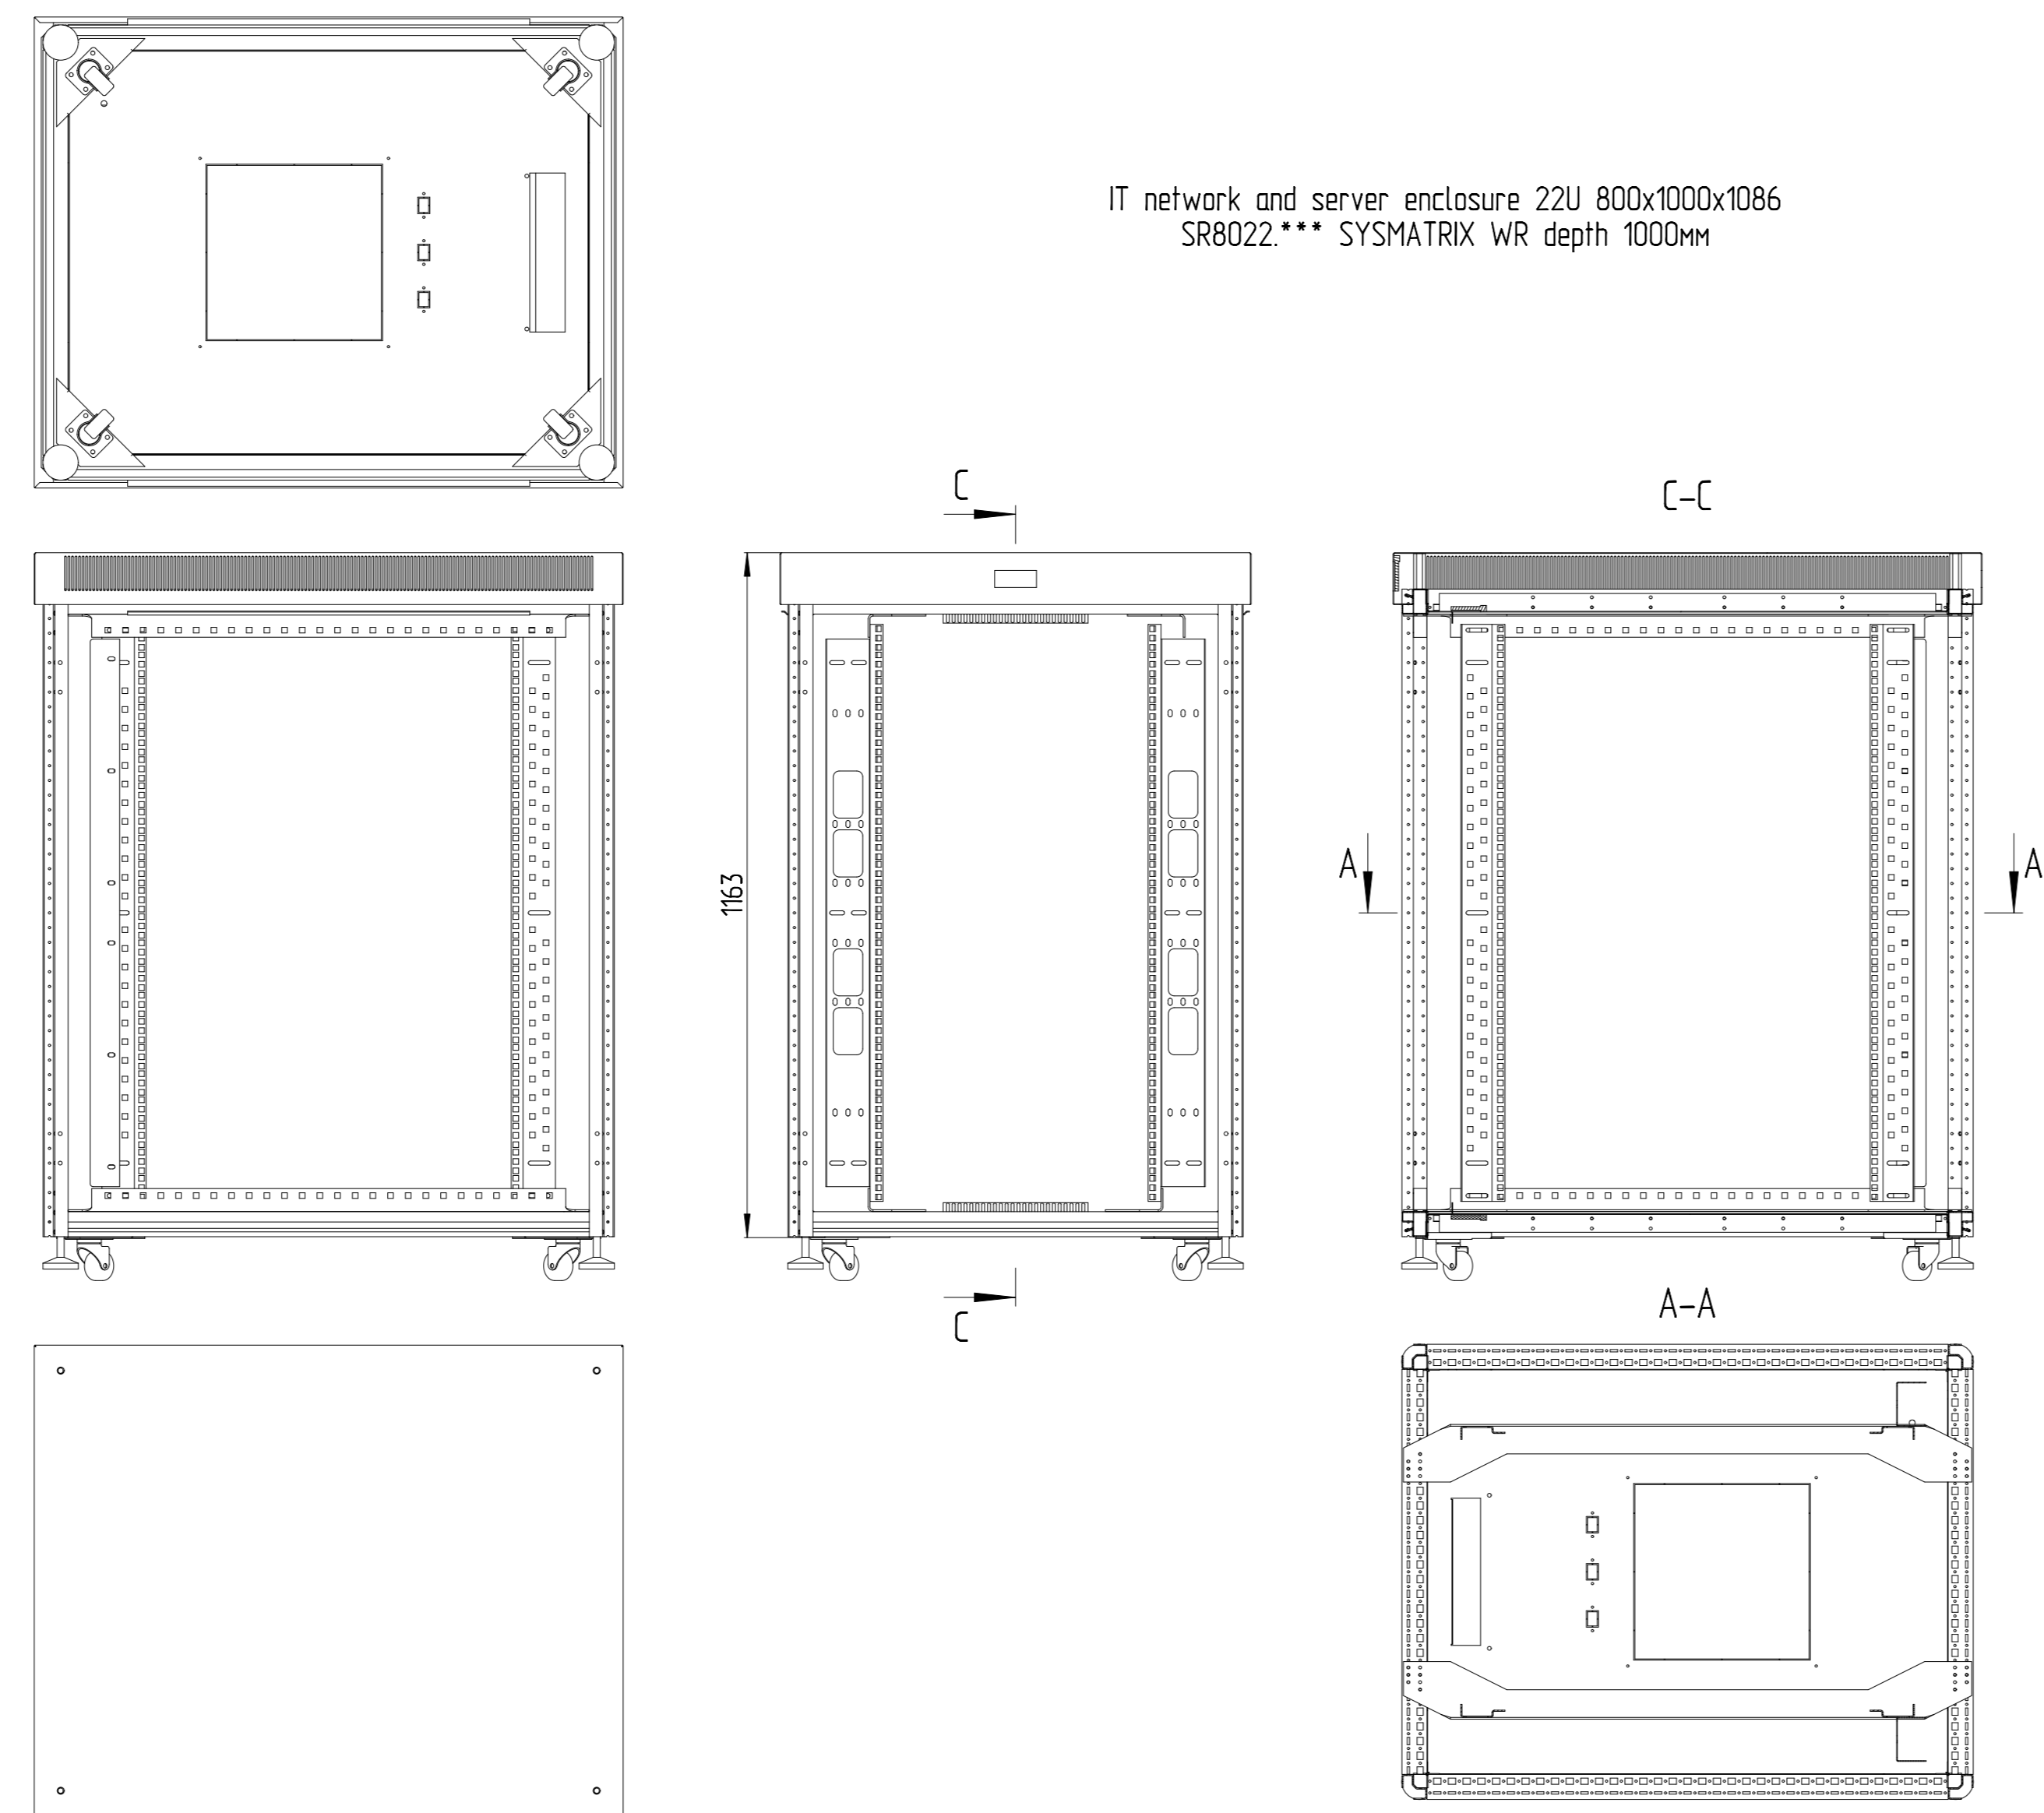

Server Rack SYSMATRIX SR (Scale 1:10)

TR 6842.712

1. How to define model:
2. 1 - "TR" model;
   - 2 - "6" width
   - 3 - "8" depth
   - 4 - "42" unit height (1U = 44.44mm)
   - 5 - "7" color gray RAL 7035
   - 9 - "9" black RAL9004
   - 6 - "1" front door: glass in metal-frame
   - 0 - without door
   - 1 - glass in metal-frame
   - 2 - metal
   - 3 - perforated metal
   - 7 - "2" back door: metal
   - 0 - without door
   - 1 - glass in metal-frame
   - 2 - metal
   - 3 - perforated metal