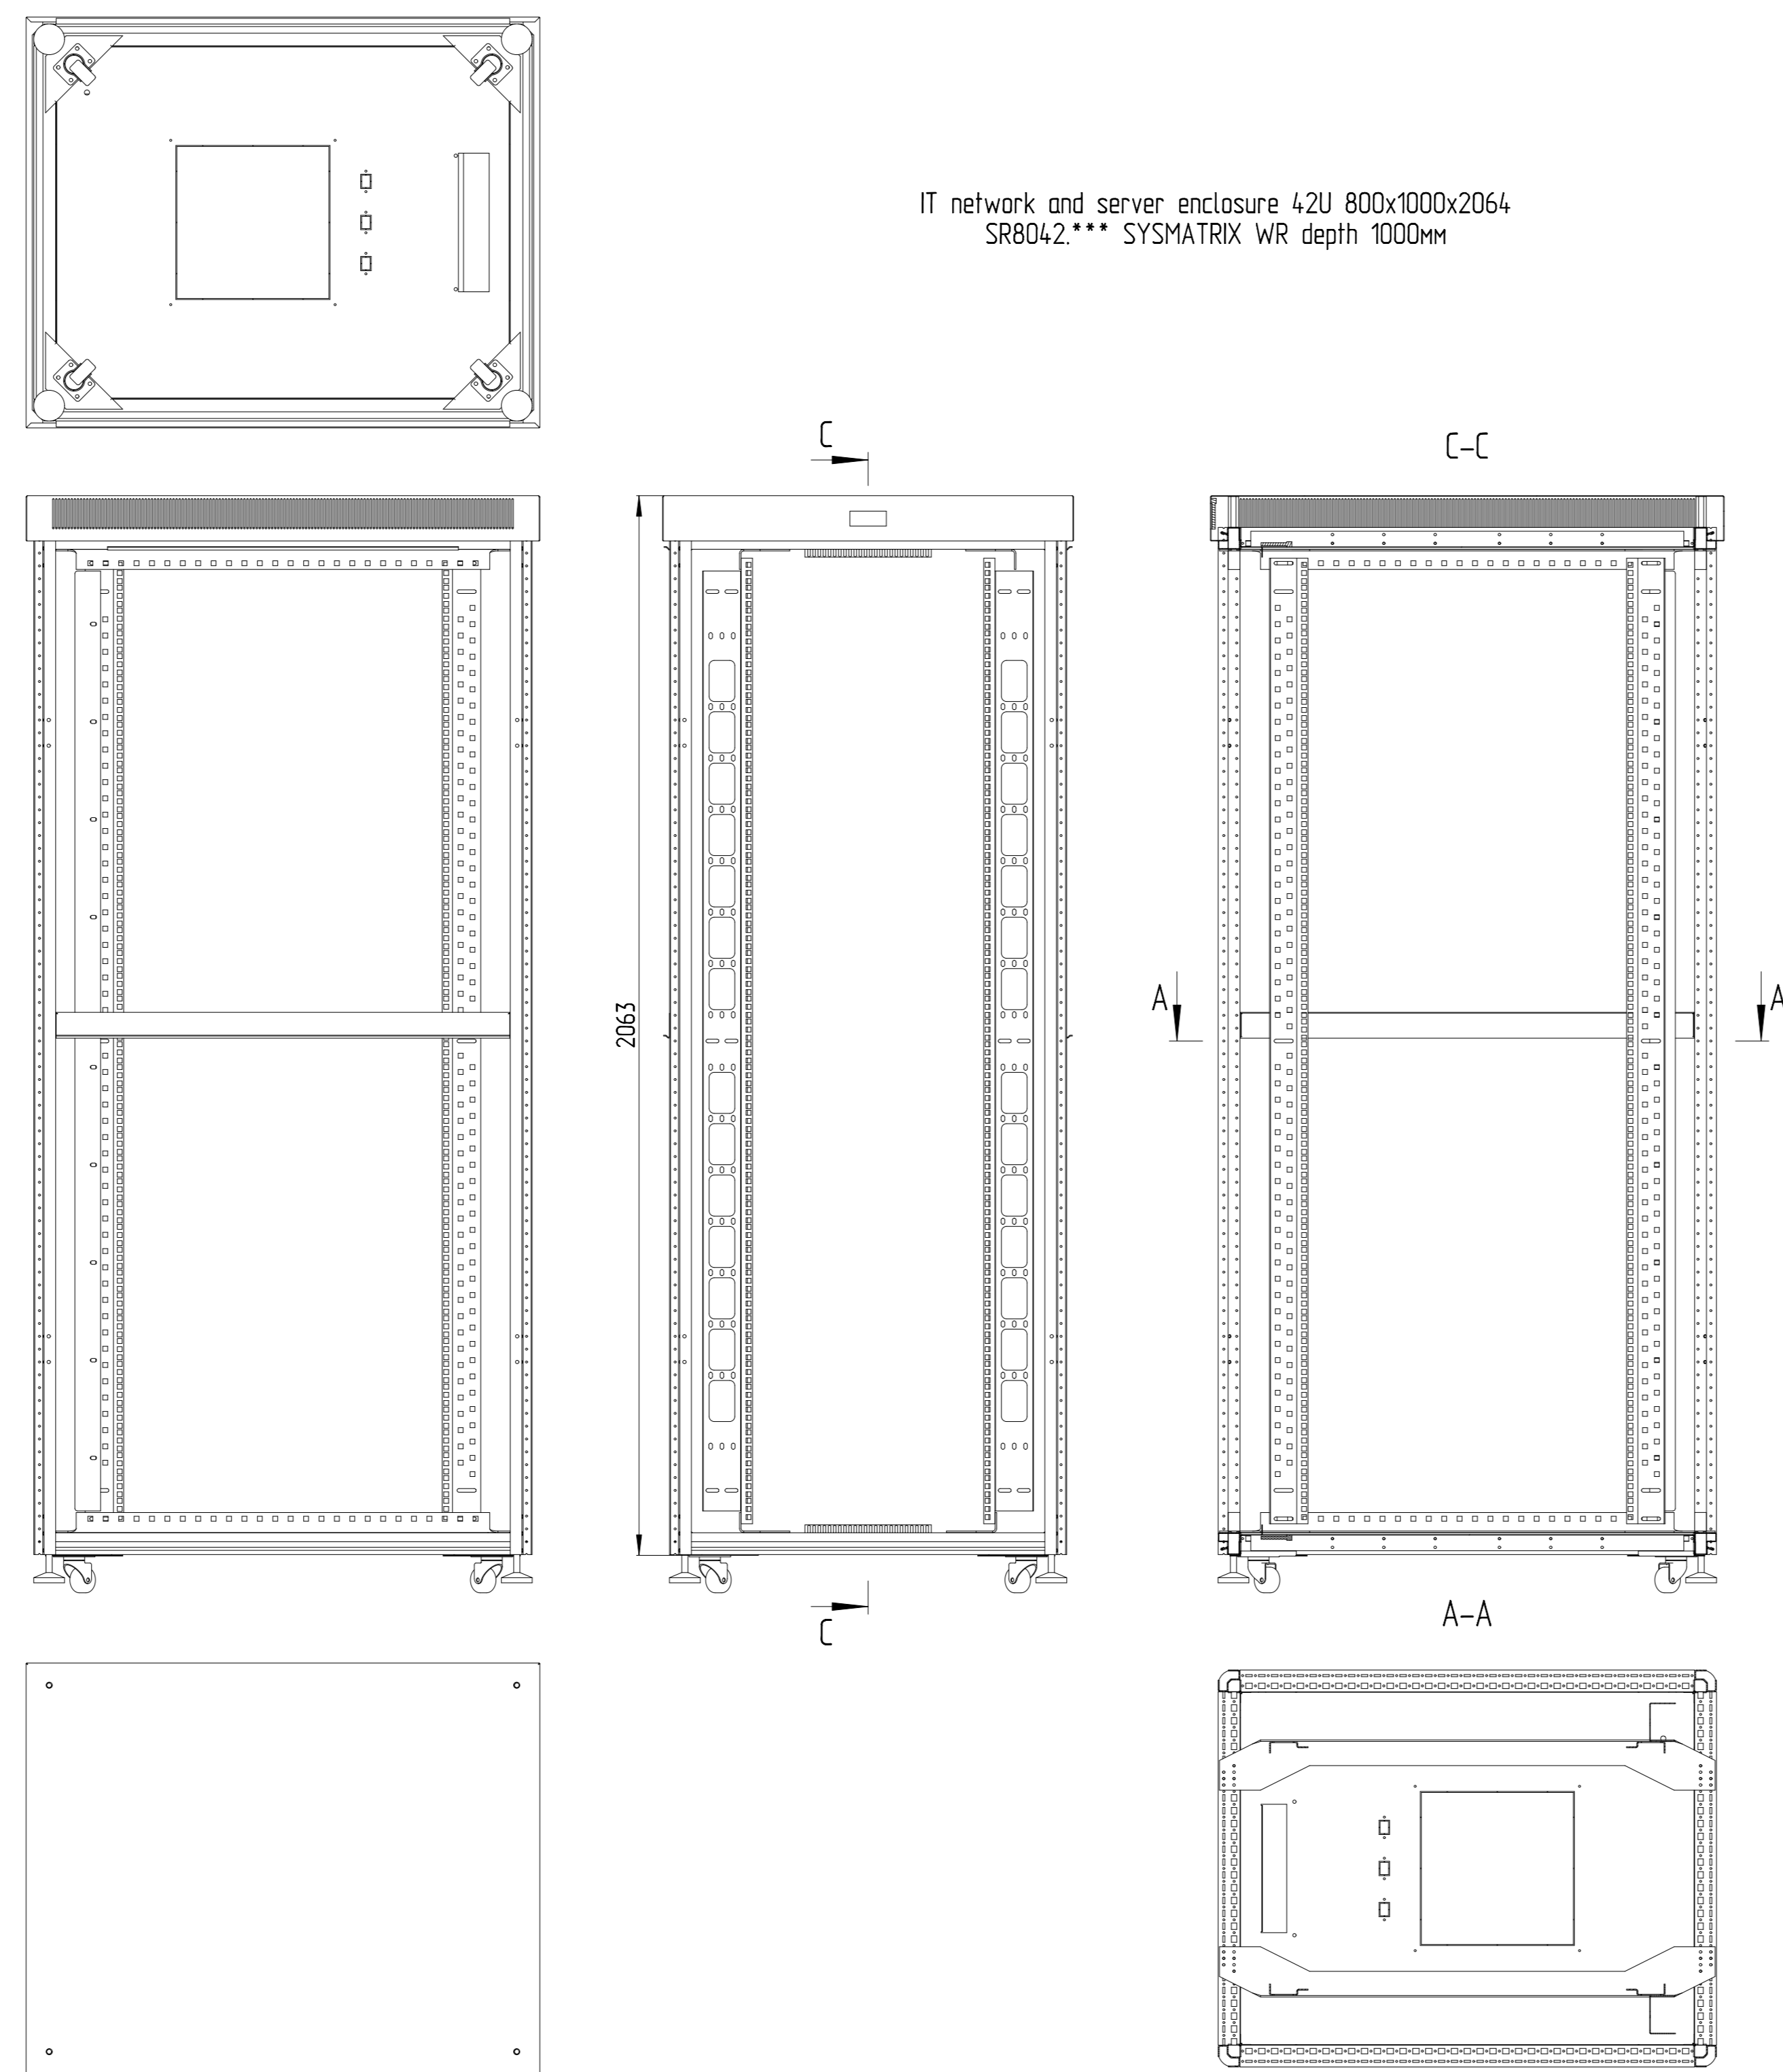

Server Rack SYSMATRIX SR (Scale 1:10)

TR 6842.712

1. How to define model:
2. 1 - "TR" model;
   - 2 - "6" width
   - 3 - "8" depth
   - 4 - "42" unit height (1U = 44.44mm)
   - 5 - "7" color gray RAL 7035
   - 9 - "9" black RAL9004
   - 6 - "1" front door: glass in metal-frame
   - 0 - without door
   - 1 - glass in metal-frame
   - 2 - metal
   - 3 - perforated metal
   - 7 - "2" back door: metal
   - 0 - without door
   - 1 - glass in metal-frame
   - 2 - metal
   - 3 - perforated metal