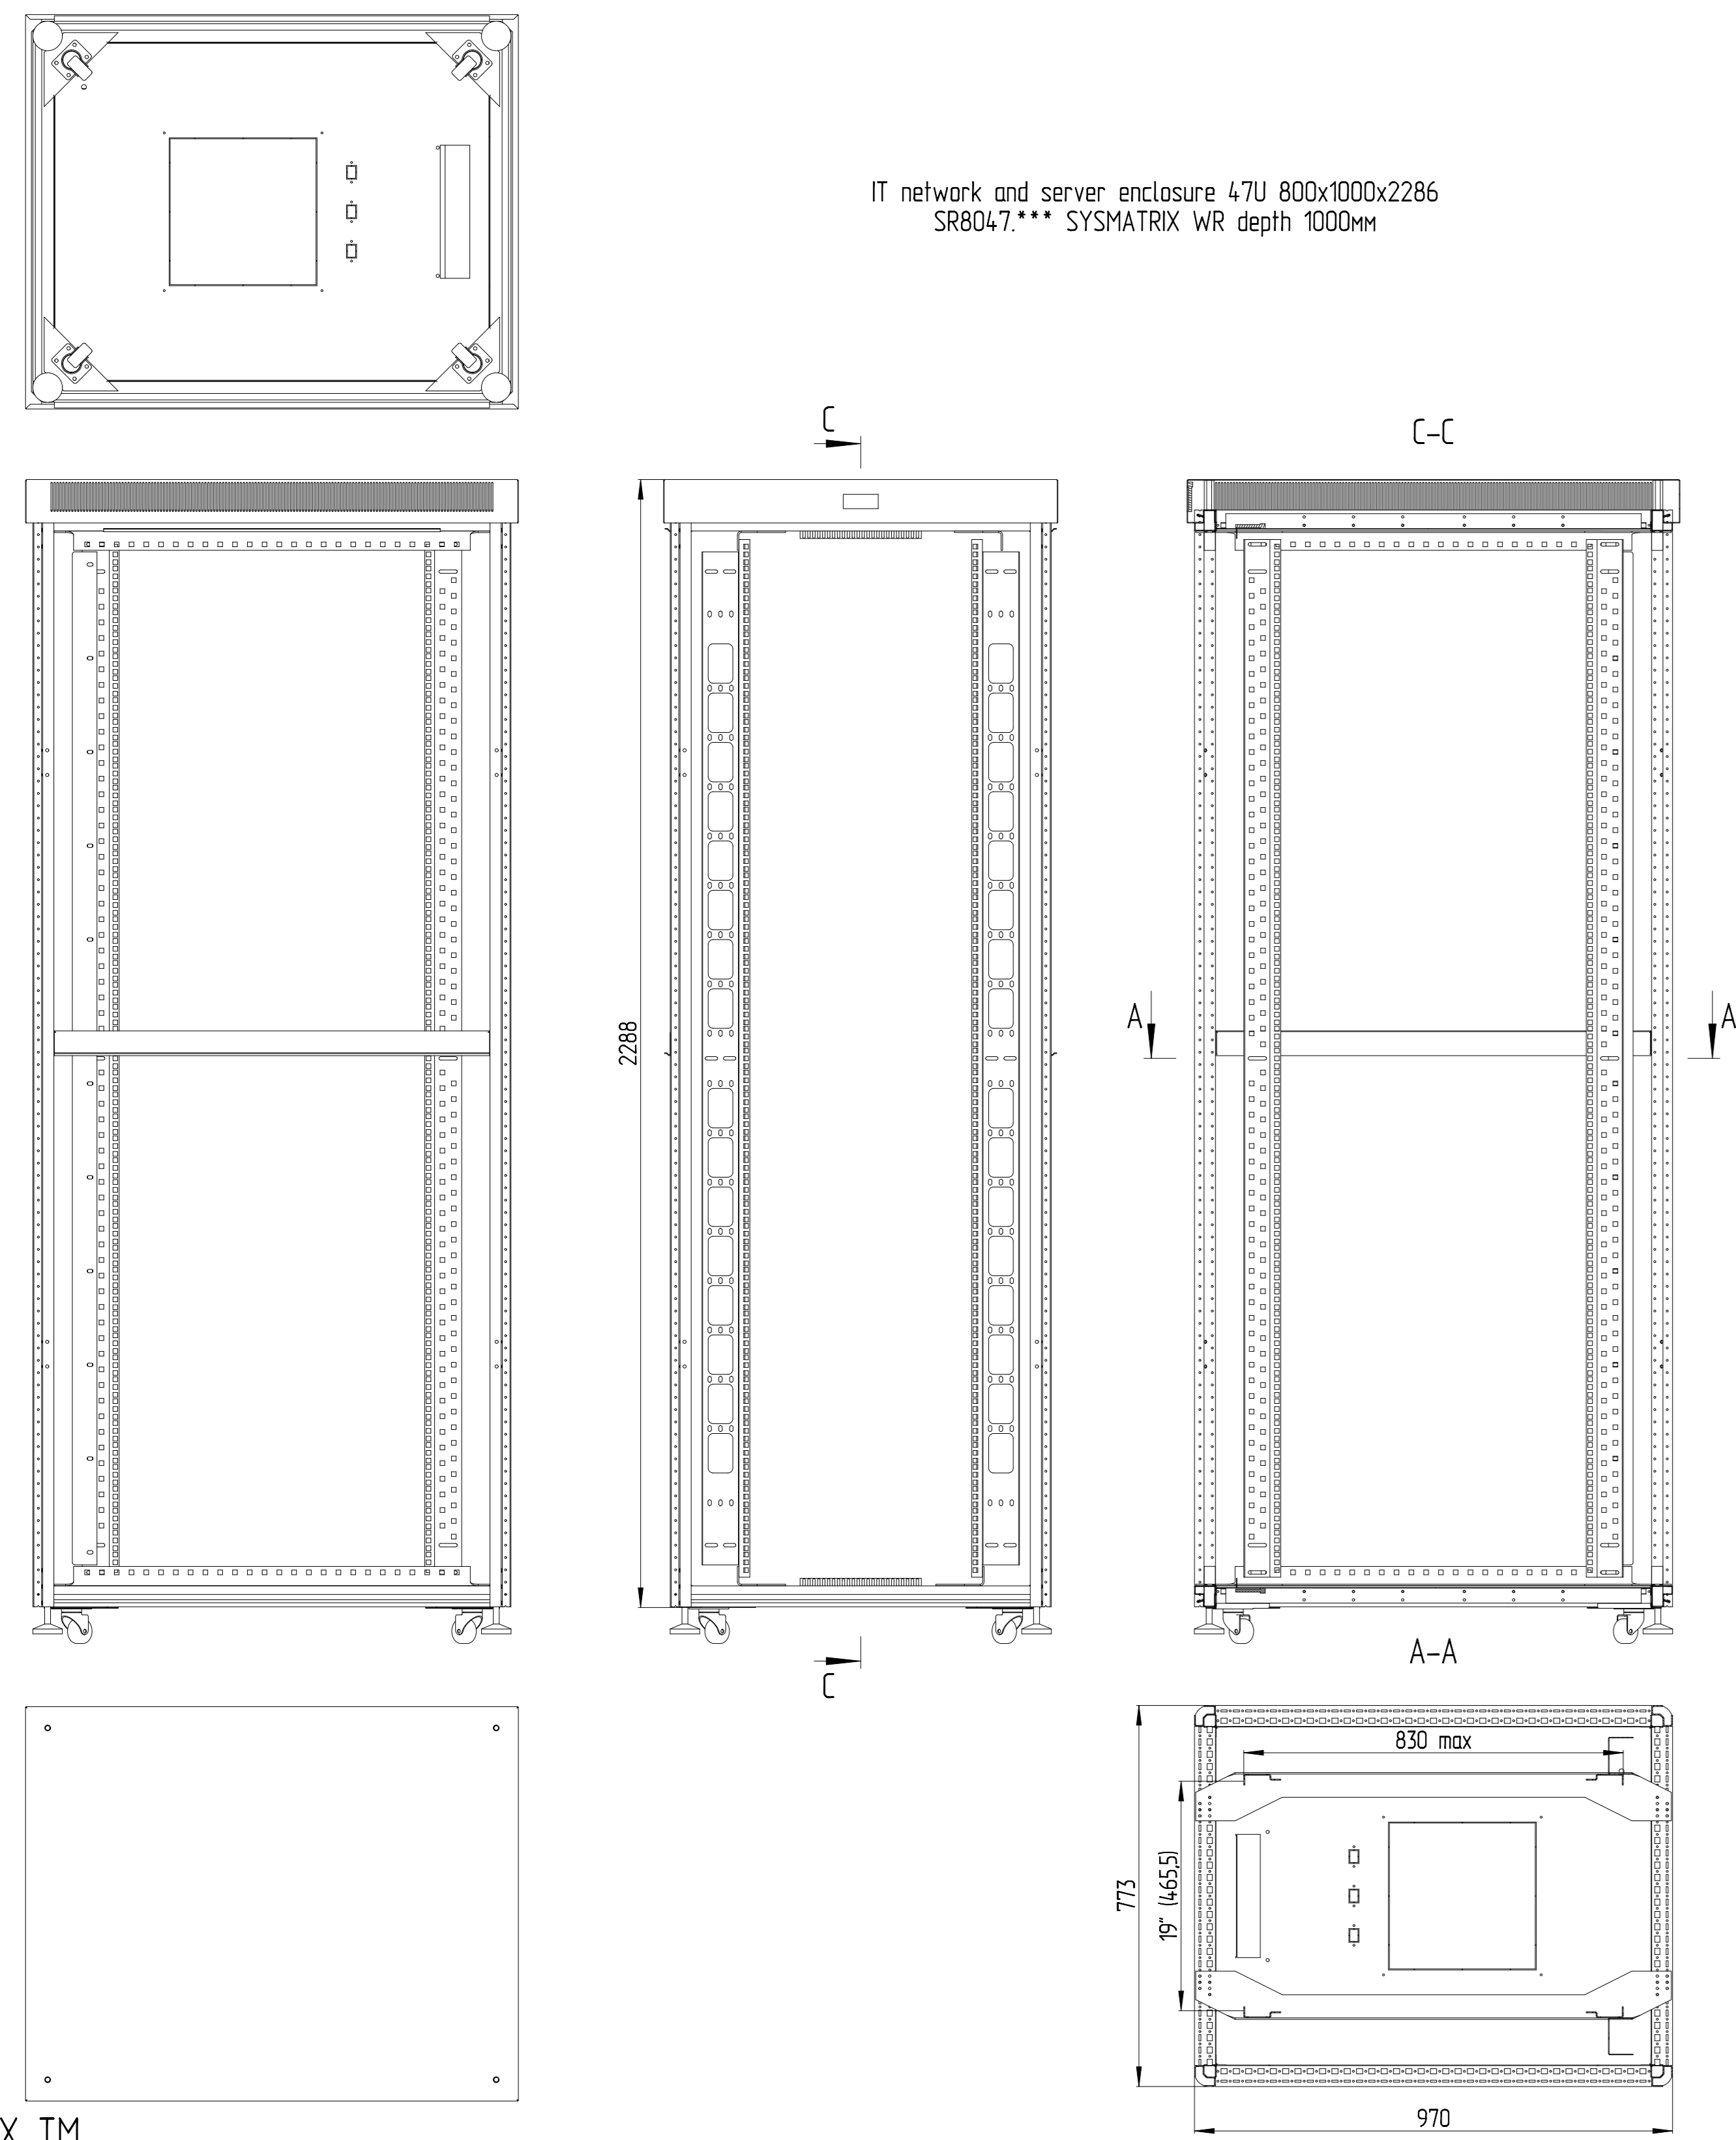

Server Rack SYSMATRIX SR (Scale 1:10)

TR 6842.712

1. How to define model:
2. 1 - "TR" model;
   - 2 - "6" width
   - 3 - "8" depth
   - 4 - "42" unit height (1U = 44.44mm)
   - 5 - "7" color gray RAL 7035
   - 9 - "9" black RAL9004
   - 6 - "1" front door: glass in metal-frame
   - 0 - without door
   - 1 - glass in metal-frame
   - 2 - metal
   - 3 - perforated metal
   - 7 - "2" back door: metal
   - 0 - without door
   - 1 - glass in metal-frame
   - 2 - metal
   - 3 - perforated metal