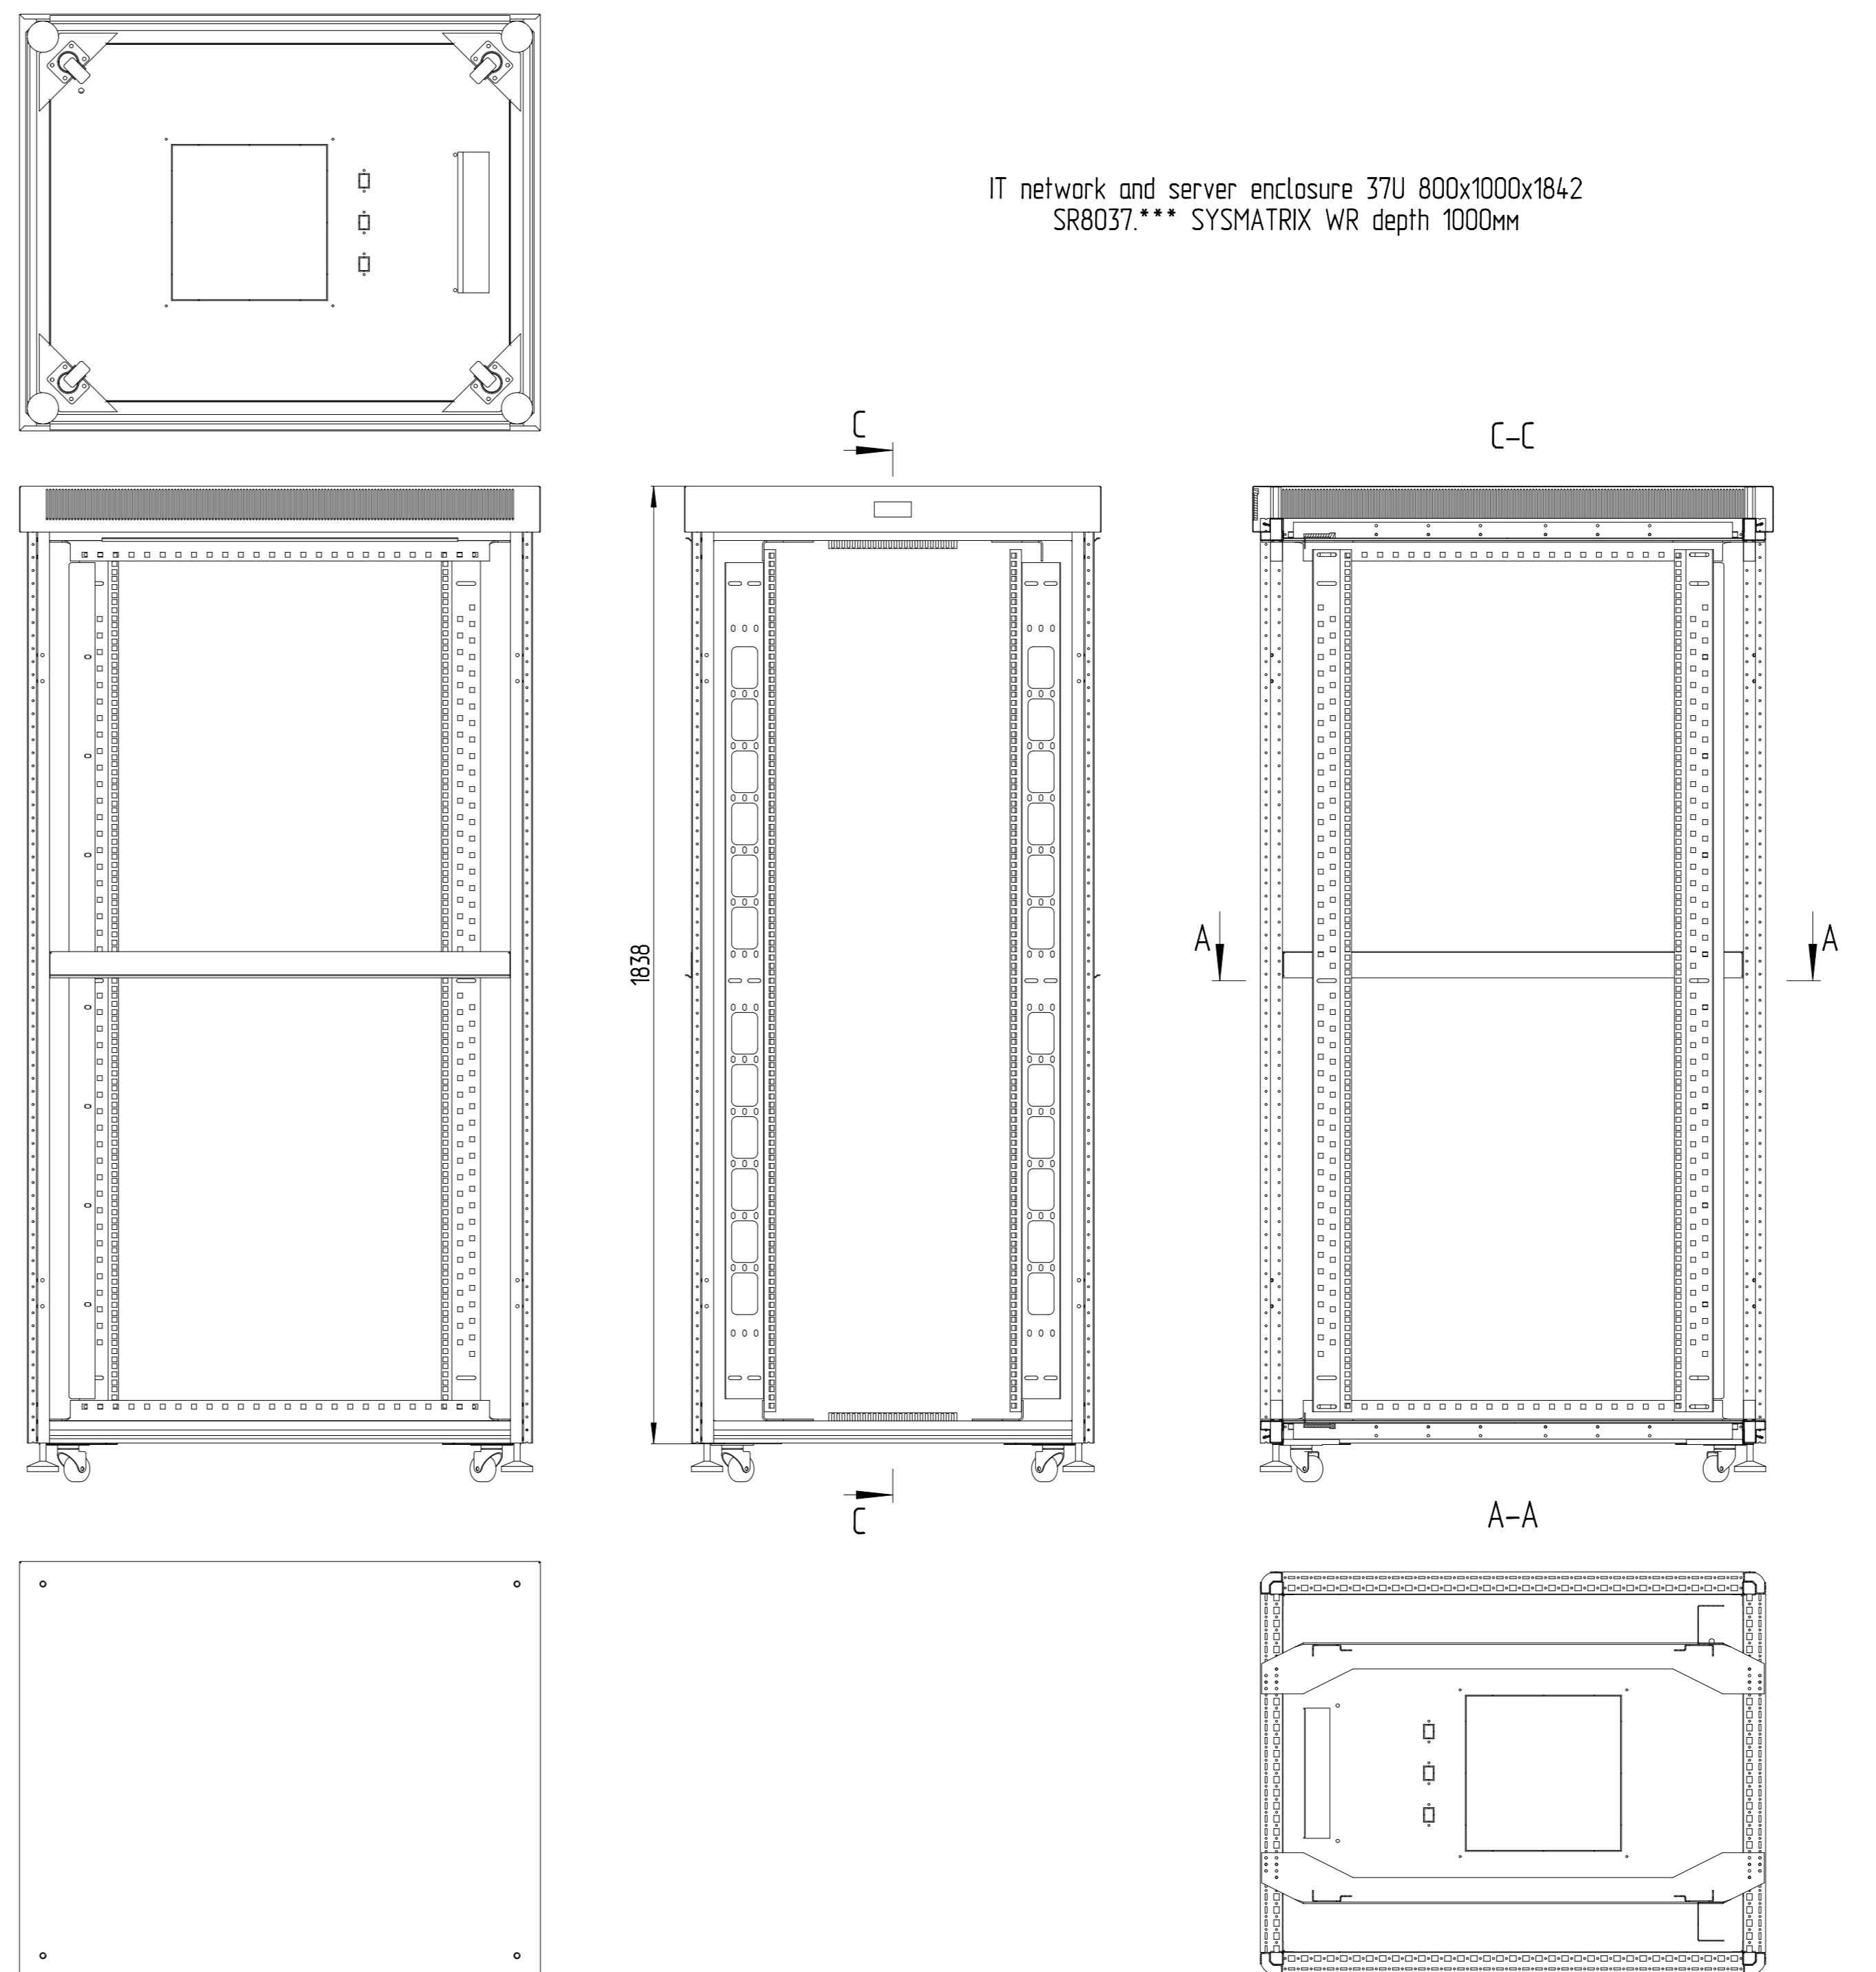

Server Rack SYSMATRIX SR (Scale 1:10)

TR 6842.712

1. How to define model:
2. 1 - "TR" model;
   - 2 - "6" width
   - 3 - "8" depth
   - 4 - "42" unit height (1U = 44.44mm)
   - 5 - "7" color gray RAL 7035
   - 9 - "9" black RAL9004
   - 6 - "1" front door: glass in metal-frame
   - 0 - without door
   - 1 - glass in metal-frame
   - 2 - metal
   - 3 - perforated metal
   - 7 - "2" back door: metal
   - 0 - without door
   - 1 - glass in metal-frame
   - 2 - metal
   - 3 - perforated metal