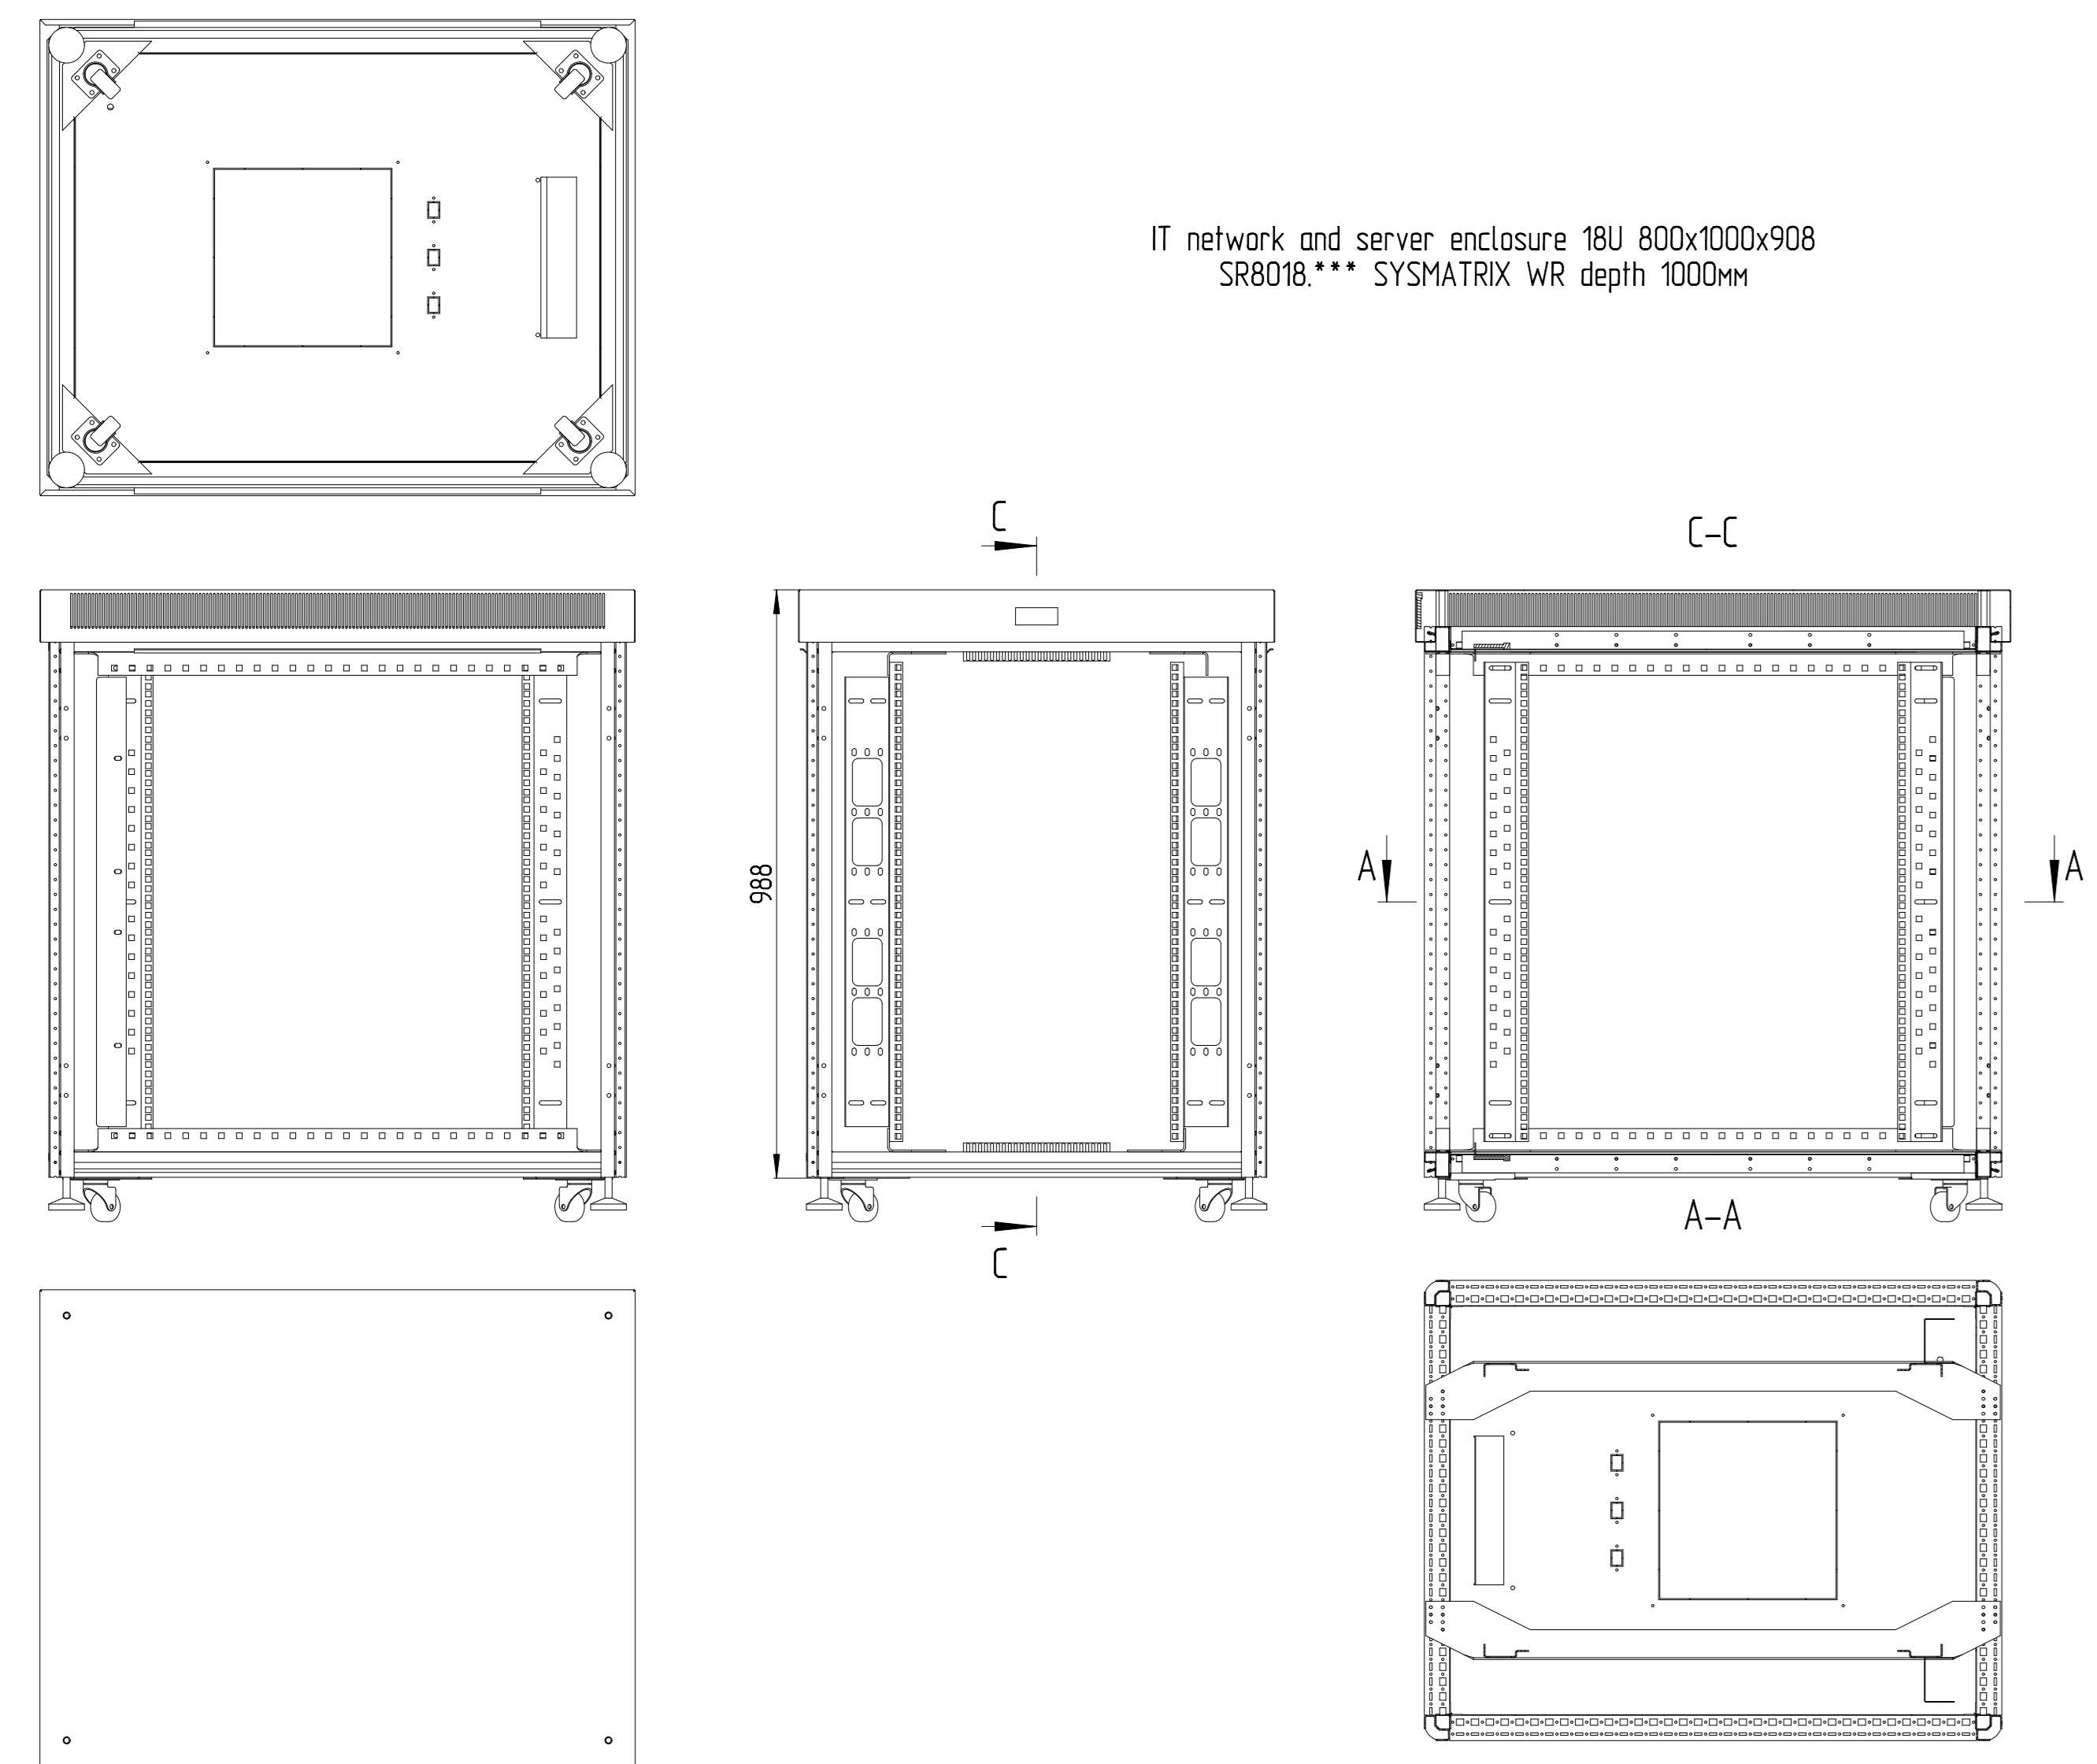

Server Rack SYSMATRIX SR (Scale 1:10)

TR 6842.712

1. How to define model:
2. 1 - "TR" model;
   - 2 - "6" width
   - 3 - "8" depth
   - 4 - "42" unit height (1U = 44.44mm)
   - 5 - "7" color gray RAL 7035
   - 9 - "9" black RAL9004
   - 6 - "1" front door: glass in metal-frame
   - 0 - without door
   - 1 - glass in metal-frame
   - 2 - metal
   - 3 - perforated metal
   - 7 - "2" back door: metal
   - 0 - without door
   - 1 - glass in metal-frame
   - 2 - metal
   - 3 - perforated metal