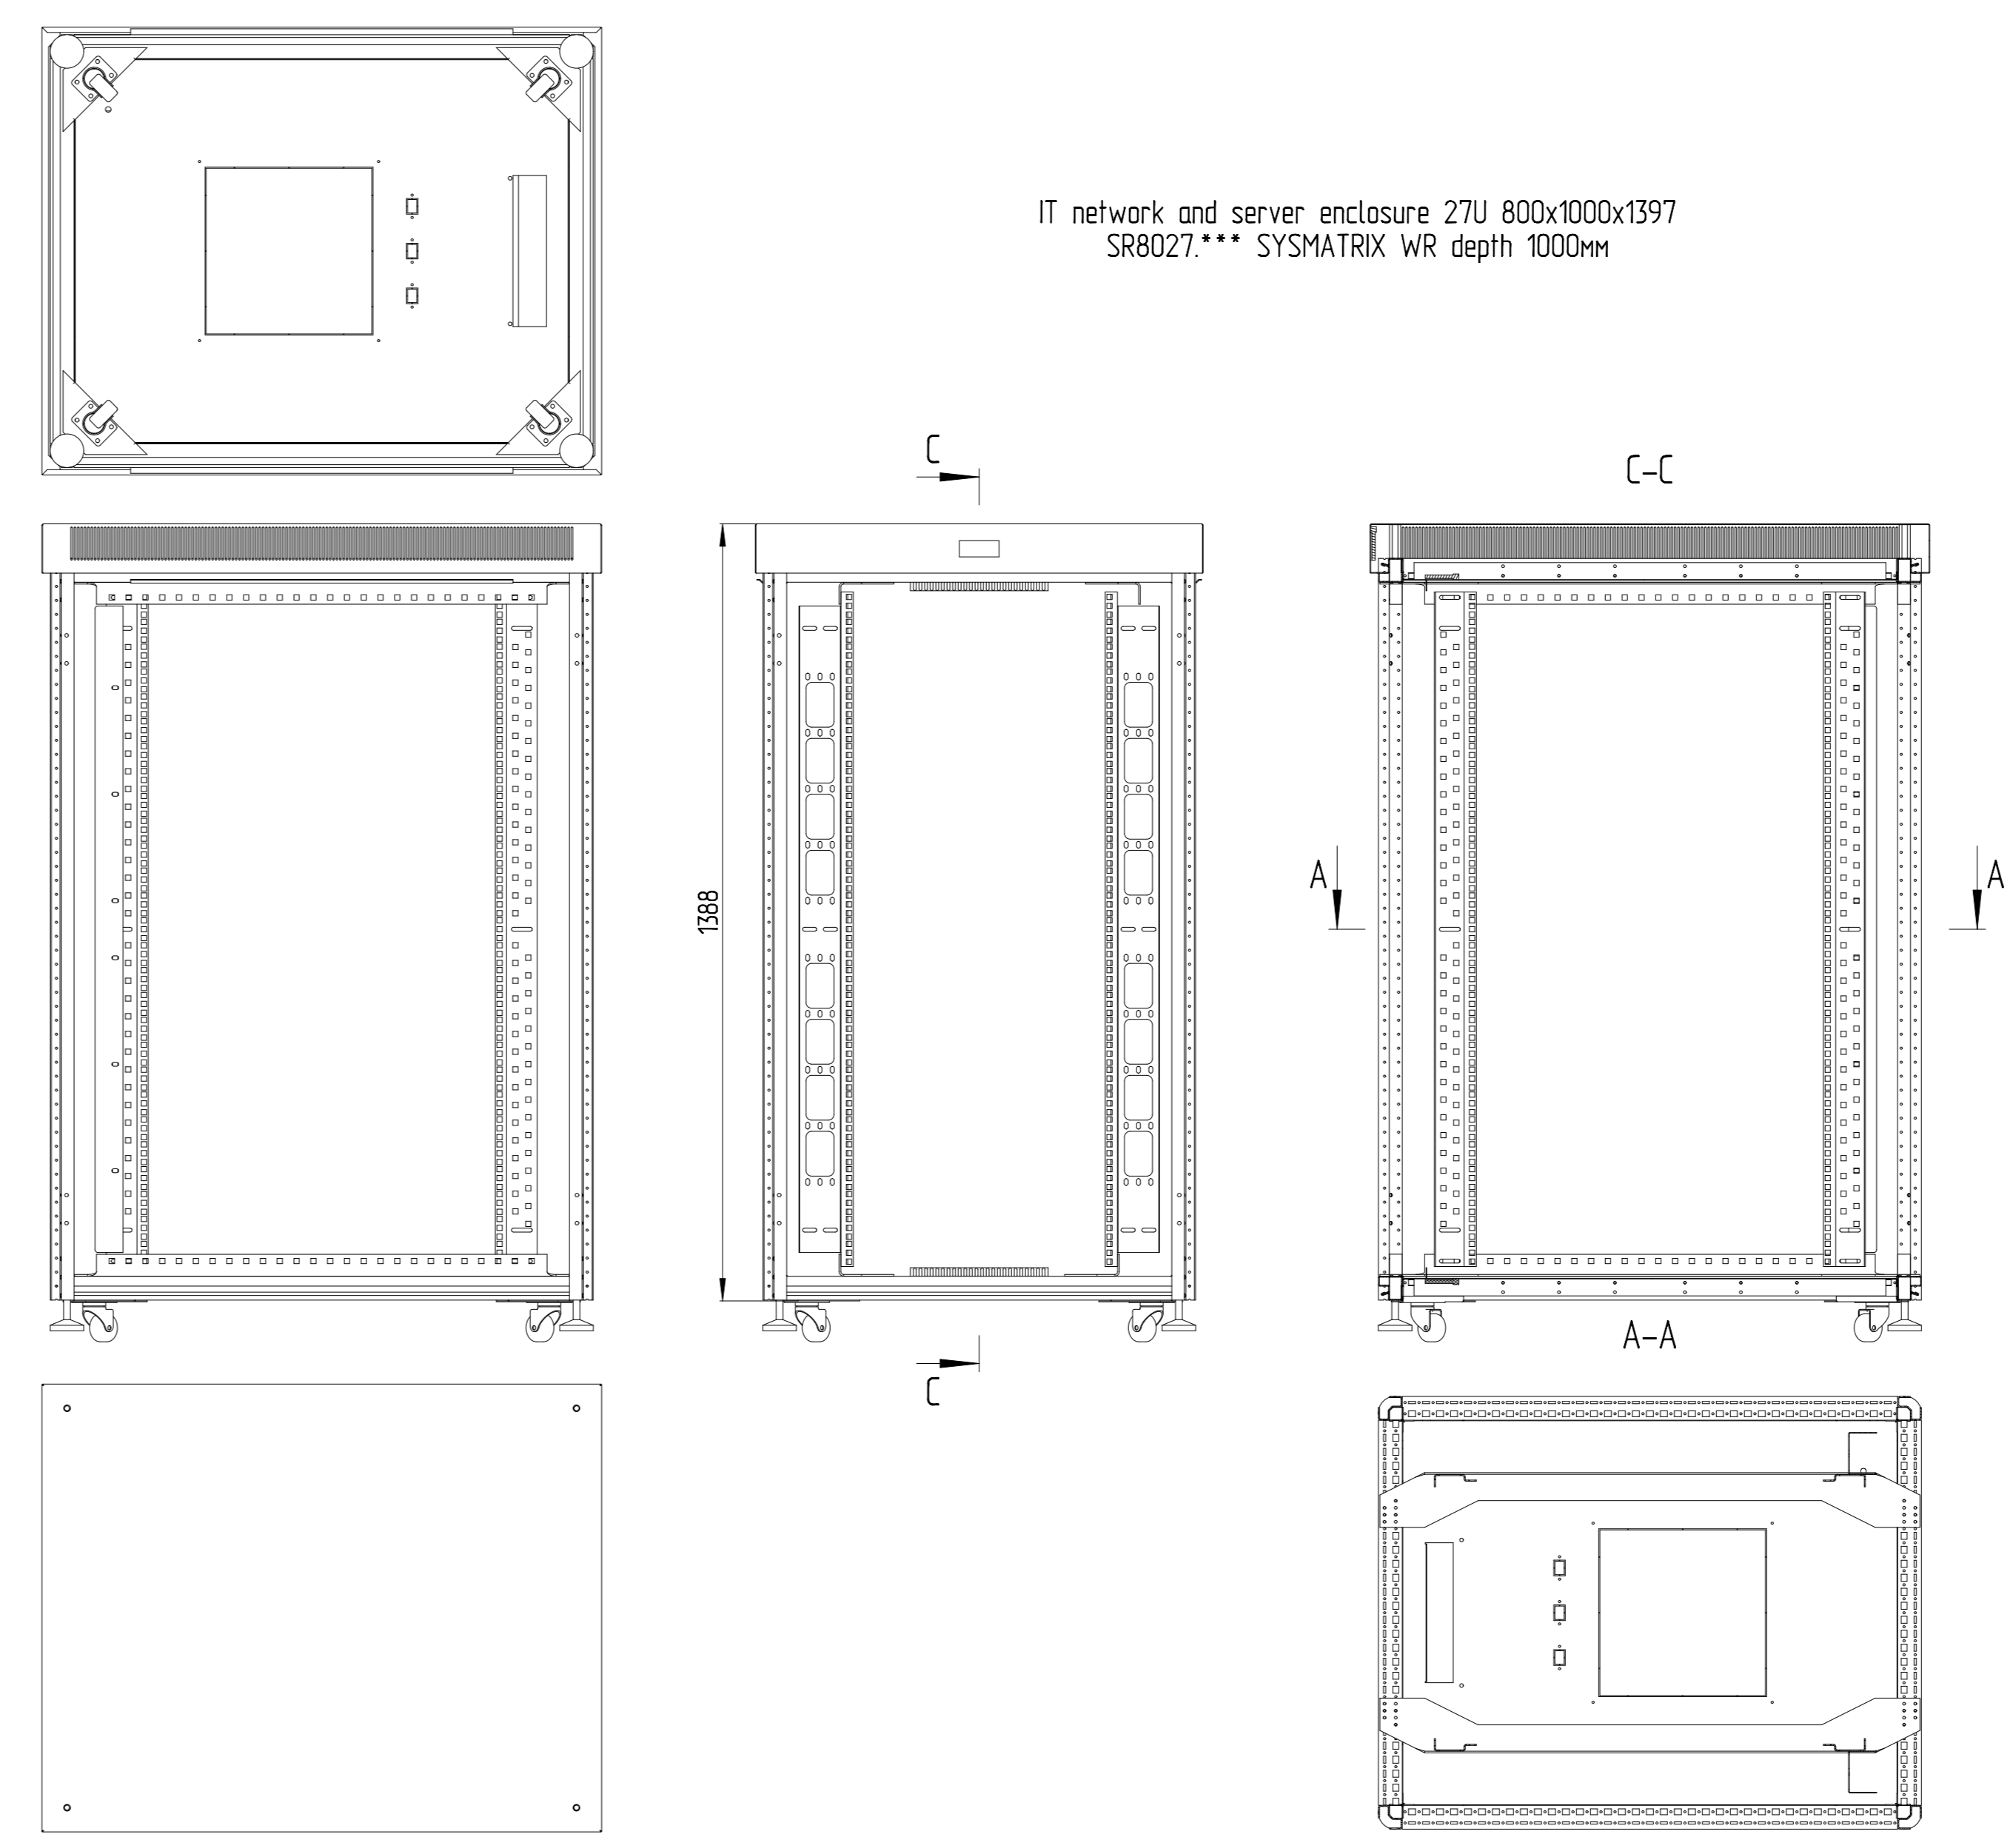

Server Rack SYSMATRIX SR (Scale 1:10)

TR 6842.712

1. How to define model:
2. 1 - "TR" model;
   - 2 - "6" width
   - 3 - "8" depth
   - 4 - "42" unit height (1U = 44.44mm)
   - 5 - "7" color gray RAL 7035
   - 9 - "9" black RAL9004
   - 6 - "1" front door: glass in metal-frame
   - 0 - without door
   - 1 - glass in metal-frame
   - 2 - metal
   - 3 - perforated metal
   - 7 - "2" back door: metal
   - 0 - without door
   - 1 - glass in metal-frame
   - 2 - metal
   - 3 - perforated metal