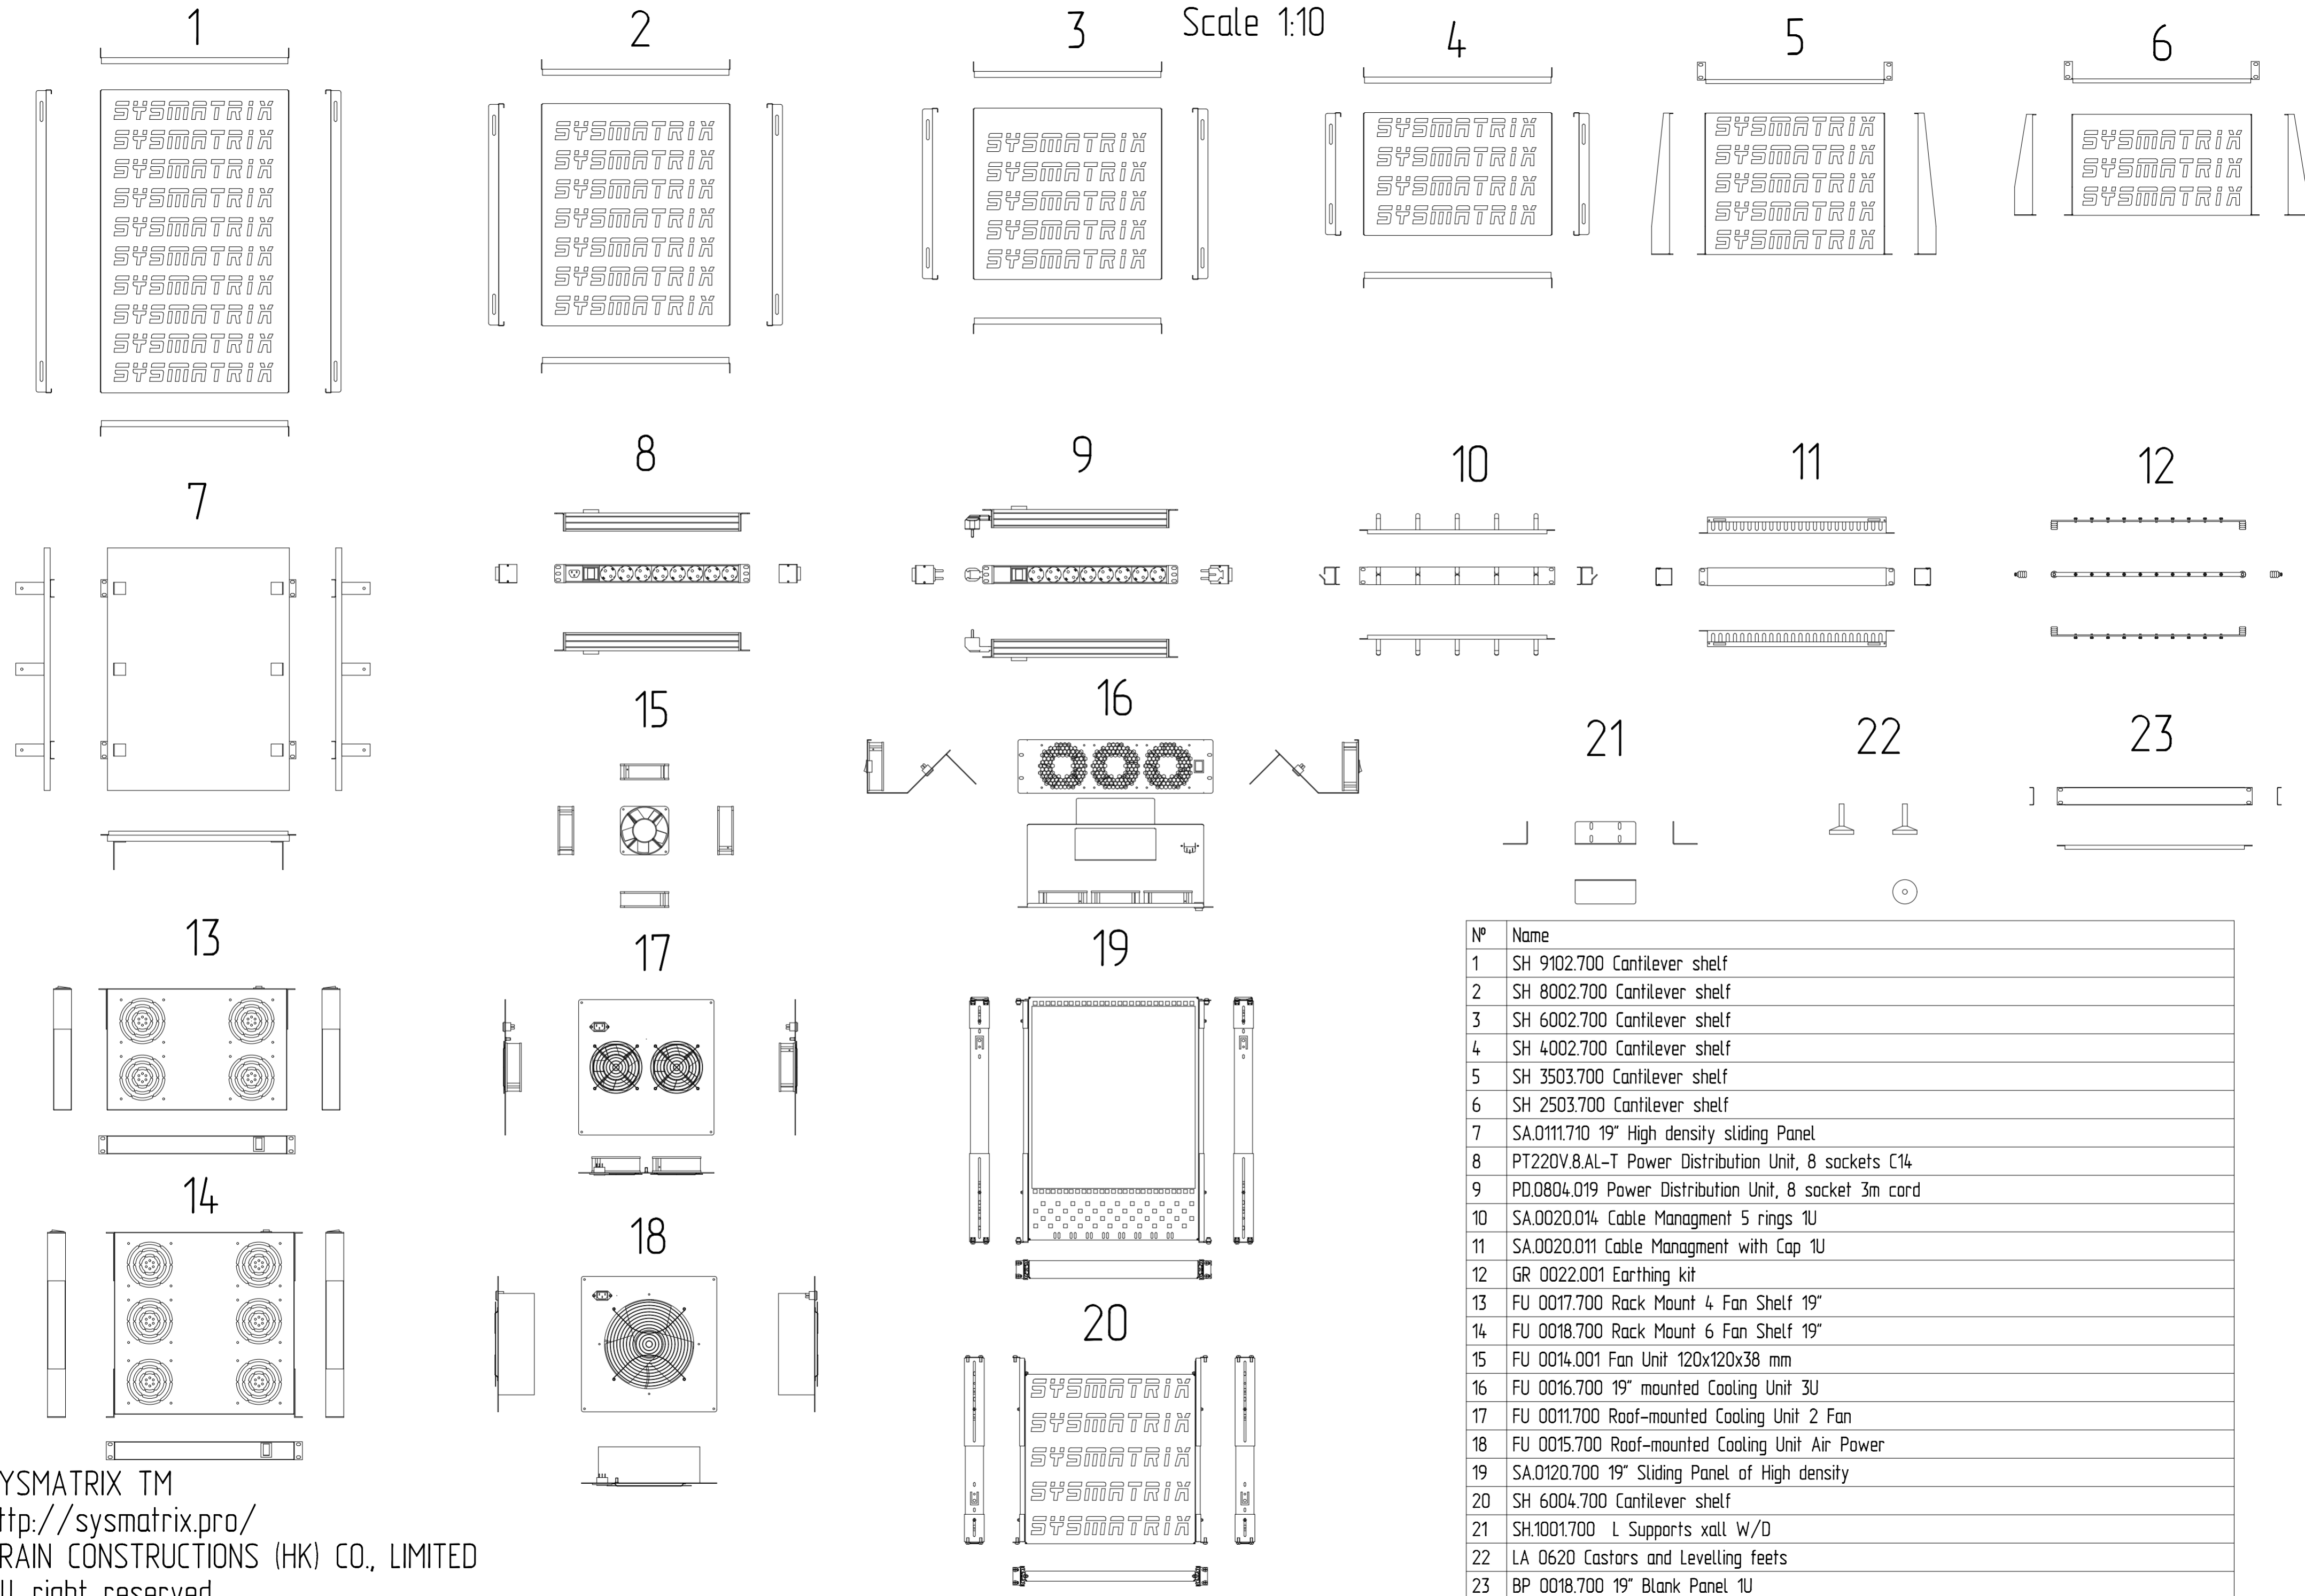

Scale 1:10

Nº	Name
1	SH 9102.700 Cantilever shelf
2	SH 8002.700 Cantilever shelf
3	SH 6002.700 Cantilever shelf
4	SH 4002.700 Cantilever shelf
5	SH 3503.700 Cantilever shelf
6	SH 2503.700 Cantilever shelf
7	SA.0111.710 19" High density sliding Panel
8	PT220V.8.AL-T Power Distribution Unit, 8 sockets C14
9	PD.0804.019 Power Distribution Unit, 8 socket 3m cord
10	SA.0020.014 Cable Managment 5 rings 1U
11	SA.0020.011 Cable Managment with Cap 1U
12	GR 0022.001 Earthing kit
13	FU 0017.700 Rack Mount 4 Fan Shelf 19"
14	FU 0018.700 Rack Mount 6 Fan Shelf 19"
15	FU 0014.001 Fan Unit 120x120x38 mm
16	FU 0016.700 19" mounted Cooling Unit 3U
17	FU 0011.700 Roof-mounted Cooling Unit 2 Fan
18	FU 0015.700 Roof-mounted Cooling Unit Air Power
19	SA.0120.700 19" Sliding Panel of High density
20	SH 6004.700 Cantilever shelf
21	SH.1001.700 L Supports xall W/D
22	LA 0620 Castors and Levelling feets
23	BP 0018.700 19" Blank Panel 1U