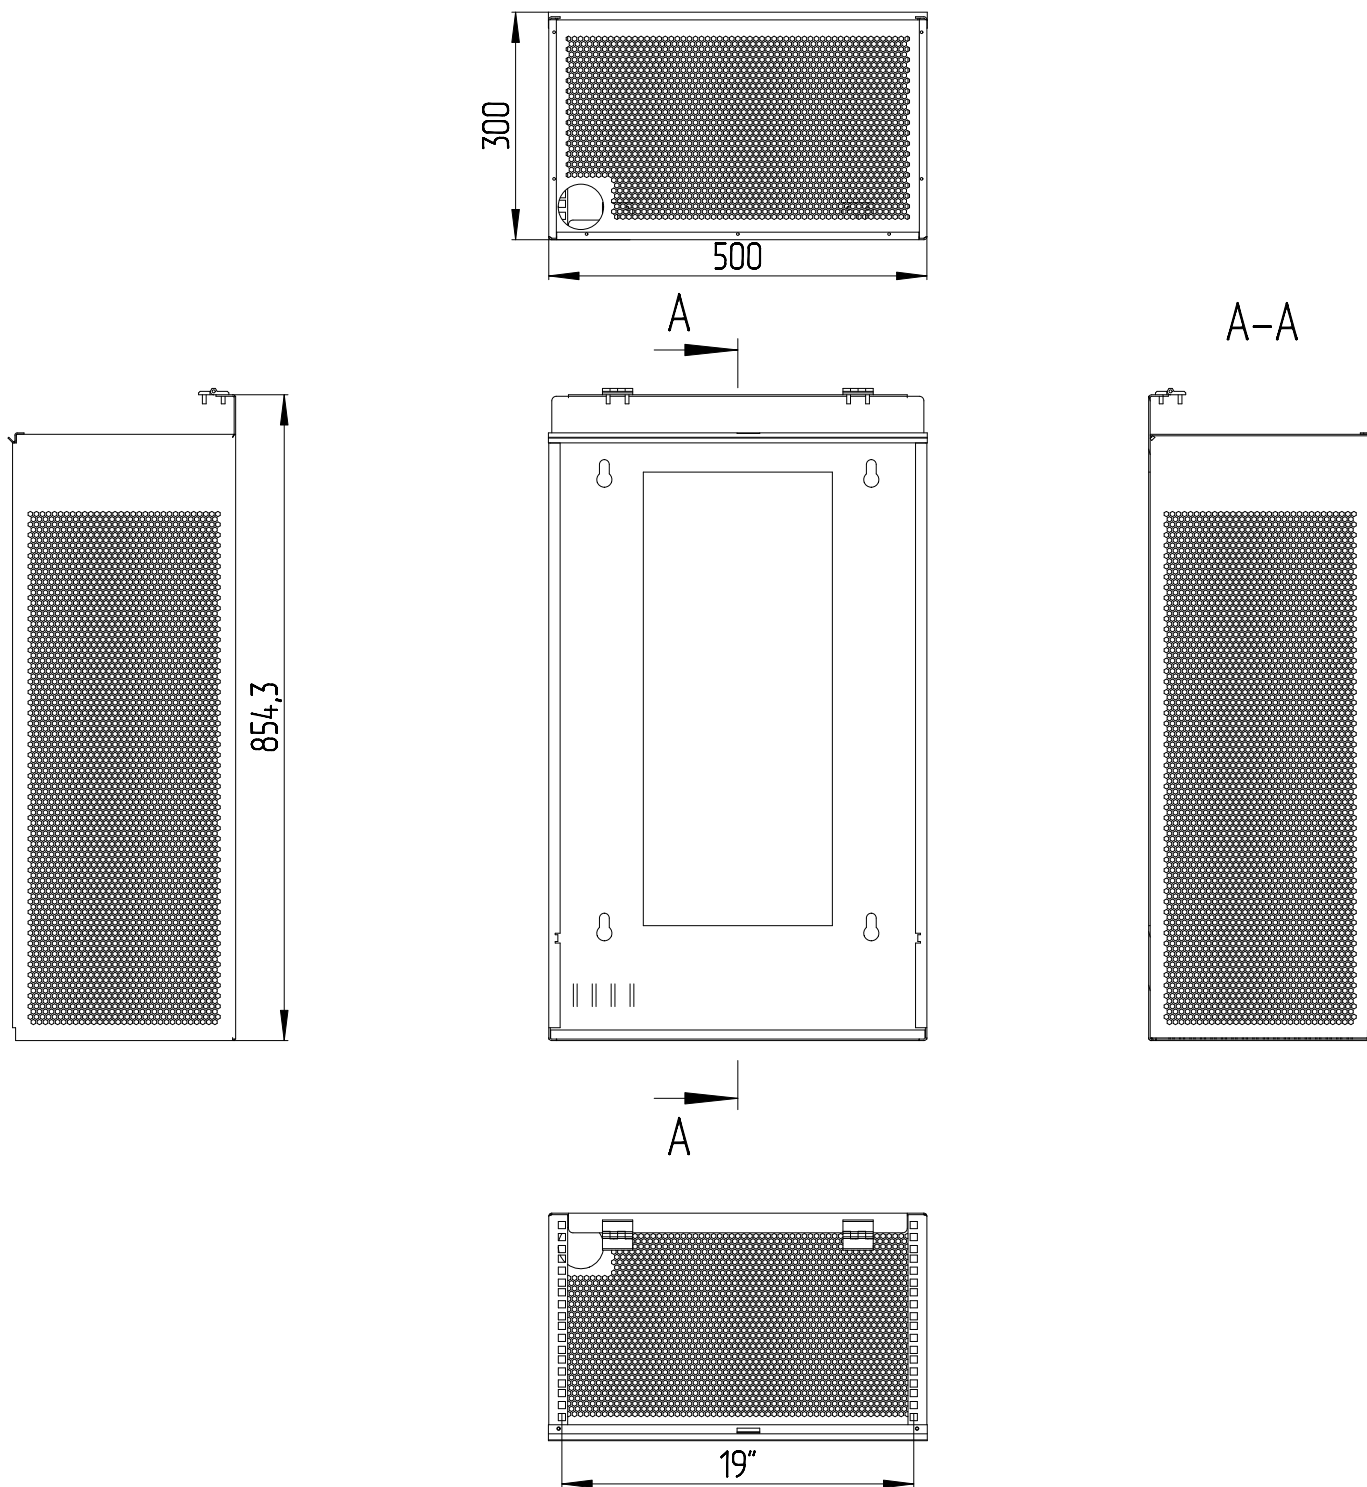

19" Wall mounted server enclosure WS 6806.733
 6U 500x305x850 SYSMATRIX WS (Scale 1:10)

How to define model:

- 1 - "TR" model;
- 2 - "6" width
- 3 - "8" depth
- 4 - "42" unit height (1U = 44.44mm)
- 5 - "7" color gray RAL 7035
"9" black RAL9004
- 6 - "1" front door: glass in metal-frame
"0" without door
"1" glass in metal-frame
"2" metal
"3" perforated metal
- 7 - "2" back door: metal
"0" without door
"1" glass in metal-frame
"2" metal
"3" perforated metal