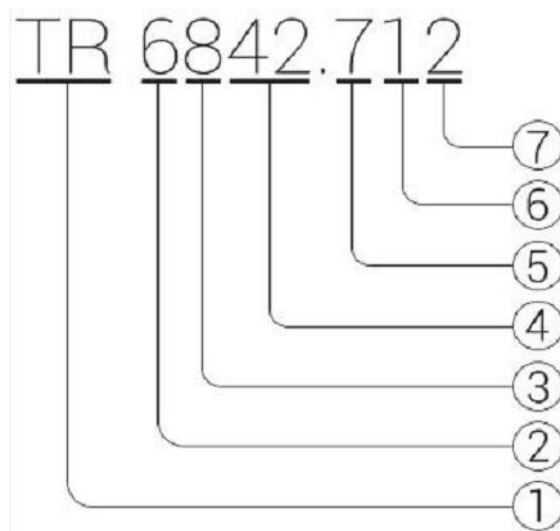

19" Wall mounted server enclosure WS 6806.733
 6U 500x305x850 SYSMATRIX WS (Scale 1:10)

How to define model:

- 1 - "TR" model;
- 2 - "6" width
- 3 - "8" depth
- 4 - "42" unit height (1U = 44.44mm)
- 5 - "7" color gray RAL 7035
"9" black RAL9004
- 6 - "1" front door: glass in metal-frame
"0" without door
"1" glass in metal-frame
"2" metal
"3" perforated metal
- 7 - "2" back door: metal
"0" without door
"1" glass in metal-frame
"2" metal
"3" perforated metal