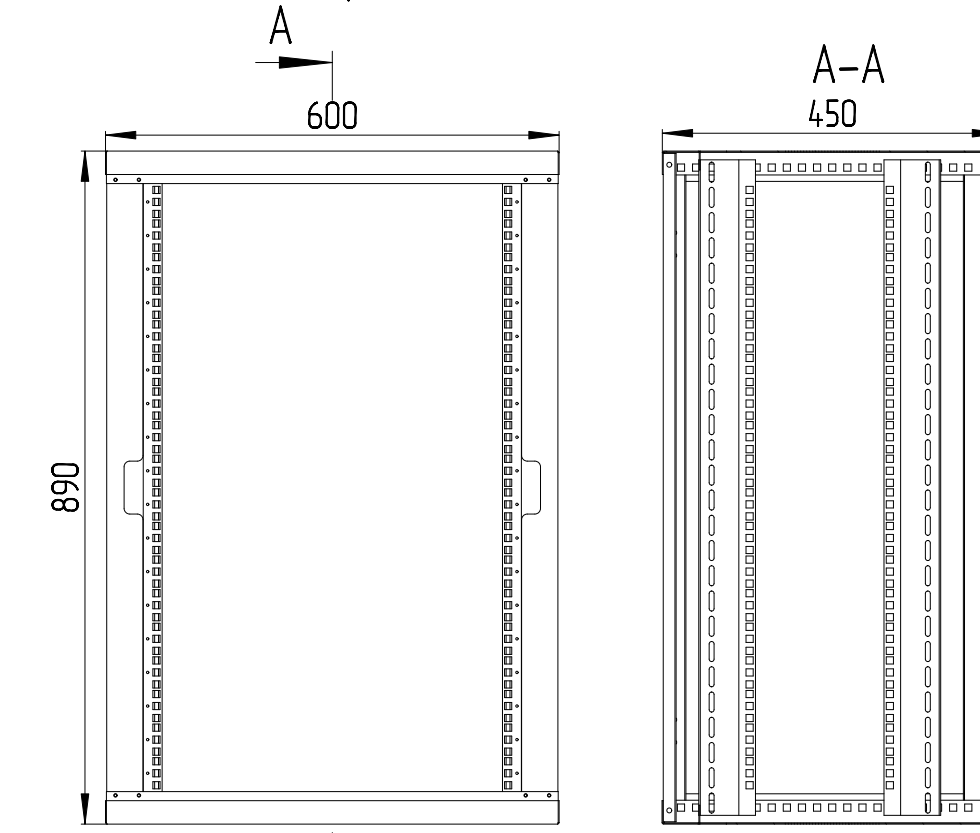

Wall Mount Enclosure 18U 600x350 SYSMATRIX WR
depth 350mm (Scale 1:10)

- How to define model:
- 1 - "TR" model;
 - 2 - "6" width
 - 3 - "8" depth
 - 4 - "42" unit height (1U = 44.44mm)
 - 5 - "7" color gray RAL 7035
 - 9 - "9" black RAL9004
 - 6 - "1" front door: glass in metal-frame
 - 0 - "0" without door
 - 1 - "1" glass in metal-frame
 - 2 - "2" metal
 - 3 - "3" perforated metal
 - 7 - "2" back door: metal
 - 0 - "0" without door
 - 1 - "1" glass in metal-frame
 - 2 - "2" metal
 - 3 - "3" perforated metal

Wall Mount Enclosure 6U 600x450 SYSMATRIX WR
depth 450mm (Scale 1:10)

Wall Mount Enclosure 9U 600x450 SYSMATRIX WR
depth 450mm (Scale 1:10)

Wall Mount Enclosure 12U 600x450 SYSMATRIX WR
depth 450mm (Scale 1:10)

Wall Mount Enclosure 15U 600x450 SYSMATRIX WR
depth 450mm (Scale 1:10)

Wall Mount Enclosure 18U 600x450 SYSMATRIX WR
depth 450mm (Scale 1:10)

Wall Mount Enclosure 6U 600x600 SYSMATRIX WR
depth 600mm (Scale 1:10)

Wall Mount Enclosure 9U 600x600 SYSMATRIX WR
depth 600mm (Scale 1:10)

Wall Mount Enclosure 12U 600x600 SYSMATRIX WR
depth 600mm (Scale 1:10)

Wall Mount Enclosure 15U 600x600 SYSMATRIX WR
depth 600mm (Scale 1:10)