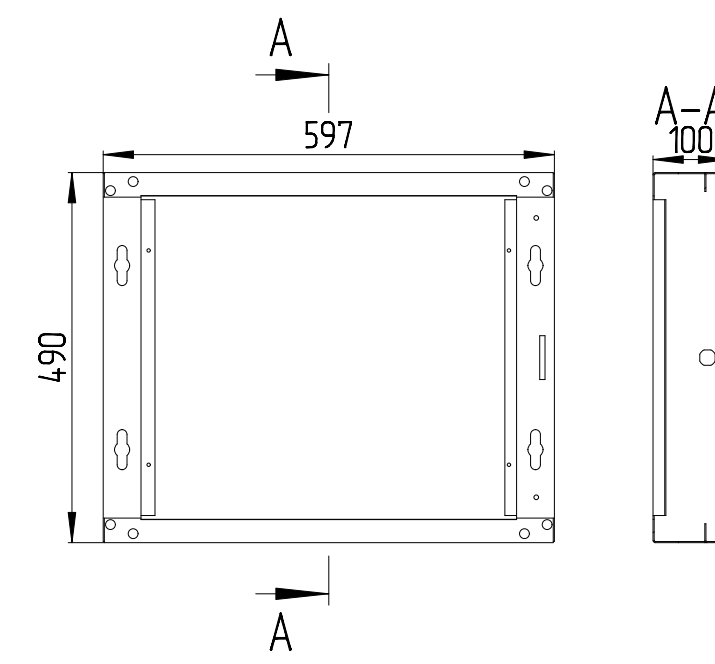

Wall Mount Enclosure 12U 600x150 SYSMATRIX WR depth150mm*
(*other types of height for special order)
Scale 1:10

Section 2 sectional Cabinet 19"
DS 6.06.7 - 6U (Scale 1:10)

Section 2 sectional Cabinet 19"
DS 6.09.7 - 9U (Scale 1:10)

Section 2 sectional Cabinet 19"
DS 6.12.7 - 12U (Scale 1:10)

Section 2 sectional Cabinet 19"
DS 6.15.7 - 15U (Scale 1:10)

Section 2 sectional Cabinet 19"
DS 6.18.7 - 18U (Scale 1:10)

Wall Mount Enclosure 6U 600x350 SYSMATRIX WR
depth 350mm (Scale 1:10)

Wall Mount Enclosure 9U 600x350 SYSMATRIX WR
depth 350mm (Scale 1:10)

Wall Mount Enclosure 12U 600x350 SYSMATRIX WR
depth 350mm (Scale 1:10)

Wall Mount Enclosure 15U 600x350 SYSMATRIX WR
depth 350mm (Scale 1:10)

Wall Mount Enclosure 18U 600x350 SYSMATRIX WR
depth 350mm (Scale 1:10)

- How to define model:
- 1 - "TR" model;
 - 2 - "6" width
 - 3 - "8" depth
 - 4 - "42" unit height (1U = 44.44mm)
 - 5 - "7" color gray RAL 7035
 - 9 - "9" black RAL9004
 - 6 - "1" front door: glass in metal-frame
 - 0 - "0" without door
 - 1 - "1" glass in metal-frame
 - 2 - "2" metal
 - 3 - "3" perforated metal
 - 7 - "2" back door: metal
 - 0 - "0" without door
 - 1 - "1" glass in metal-frame
 - 2 - "2" metal
 - 3 - "3" perforated metal