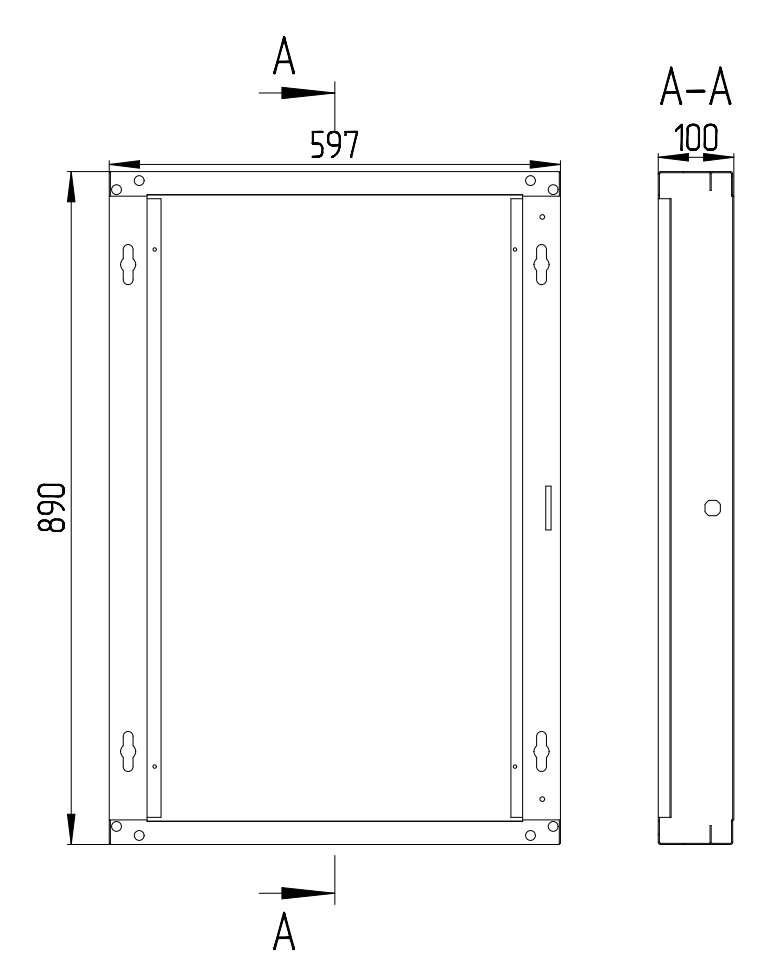

Wall Mount Enclosure 12U 600x150 SYSMATRIX WR depth150mm*
(*other types of height for special order)
Scale 1:10

Section 2 sectional Cabinet 19"
DS 6.06.7 - 6U (Scale 1:10)

Section 2 sectional Cabinet 19"
DS 6.09.7 - 9U (Scale 1:10)

Section 2 sectional Cabinet 19"
DS 6.12.7 - 12U (Scale 1:10)

Section 2 sectional Cabinet 19"
DS 6.15.7 - 15U (Scale 1:10)

Section 2 sectional Cabinet 19"
DS 6.18.7 - 18U (Scale 1:10)

Wall Mount Enclosure 6U 600x350 SYSMATRIX WR
depth 350mm (Scale 1:10)

Wall Mount Enclosure 9U 600x350 SYSMATRIX WR
depth 350mm (Scale 1:10)

Wall Mount Enclosure 12U 600x350 SYSMATRIX WR
depth 350mm (Scale 1:10)

Wall Mount Enclosure 15U 600x350 SYSMATRIX WR
depth 350mm (Scale 1:10)

Wall Mount Enclosure 18U 600x350 SYSMATRIX WR
depth 350mm (Scale 1:10)

- How to define model:
- 1 - "TR" model;
 - 2 - "6" width
 - 3 - "8" depth
 - 4 - "42" unit height (1U = 44.44mm)
 - 5 - "7" color gray RAL 7035
 - 9 - "9" black RAL9004
 - 6 - "1" front door: glass in metal-frame
 - 0 - "0" without door
 - 1 - "1" glass in metal-frame
 - 2 - "2" metal
 - 3 - "3" perforated metal
 - 7 - "2" back door: metal
 - 0 - "0" without door
 - 1 - "1" glass in metal-frame
 - 2 - "2" metal
 - 3 - "3" perforated metal