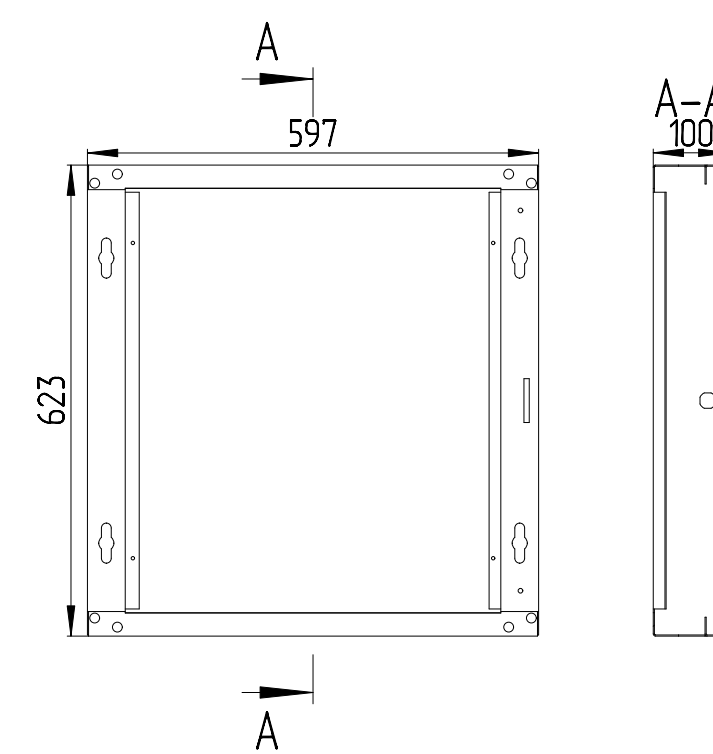

Wall Mount Enclosure 12U 600x150 SYSMATRIX WR depth150mm*
(*other types of height for special order)
Scale 1:10

Section 2 sectional Cabinet 19"
DS 6.06.7 - 6U (Scale 1:10)

Section 2 sectional Cabinet 19"
DS 6.09.7 - 9U (Scale 1:10)

Section 2 sectional Cabinet 19"
DS 6.12.7 - 12U (Scale 1:10)

Section 2 sectional Cabinet 19"
DS 6.15.7 - 15U (Scale 1:10)

Section 2 sectional Cabinet 19"
DS 6.18.7 - 18U (Scale 1:10)

Wall Mount Enclosure 6U 600x350 SYSMATRIX WR
depth 350mm (Scale 1:10)

Wall Mount Enclosure 9U 600x350 SYSMATRIX WR
depth 350mm (Scale 1:10)

Wall Mount Enclosure 12U 600x350 SYSMATRIX WR
depth 350mm (Scale 1:10)

Wall Mount Enclosure 15U 600x350 SYSMATRIX WR
depth 350mm (Scale 1:10)

Wall Mount Enclosure 18U 600x350 SYSMATRIX WR
depth 350mm (Scale 1:10)

- How to define model:
- 1 - "TR" model;
 - 2 - "6" width
 - 3 - "8" depth
 - 4 - "42" unit height (1U = 44.44mm)
 - 5 - "7" color gray RAL 7035
 - 9 - "9" black RAL9004
 - 6 - "1" front door: glass in metal-frame
 - 0 - "0" without door
 - 1 - "1" glass in metal-frame
 - 2 - "2" metal
 - 3 - "3" perforated metal
 - 7 - "2" back door: metal
 - 0 - "0" without door
 - 1 - "1" glass in metal-frame
 - 2 - "2" metal
 - 3 - "3" perforated metal