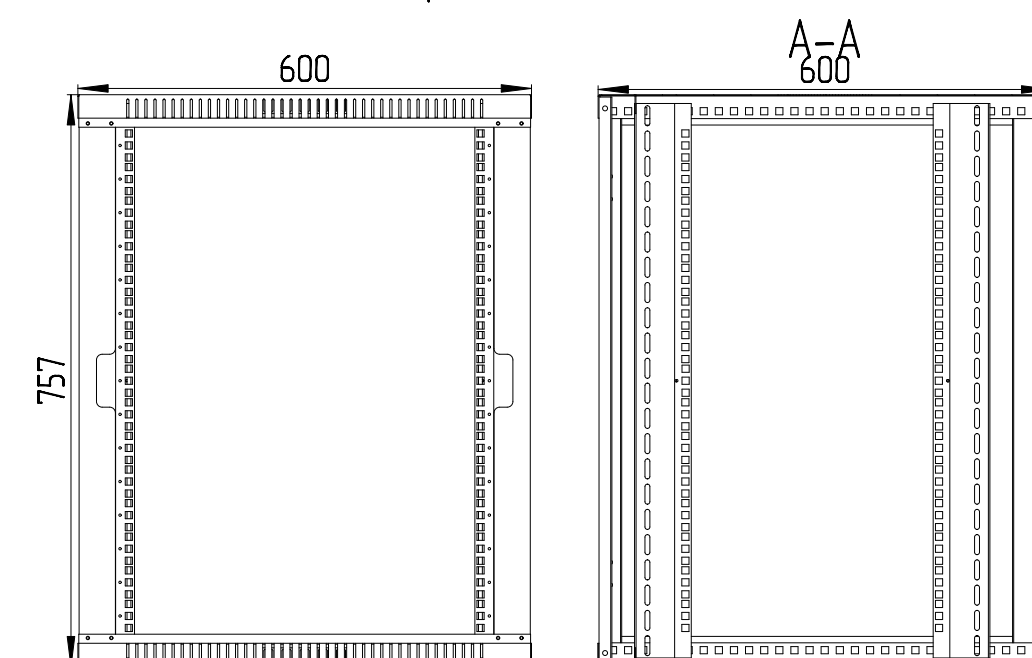

Wall Mount Enclosure 18U 600x350 SYSMATRIX WR
depth 350mm (Scale 1:10)

- How to define model:
- 1 - "TR" model;
 - 2 - "6" width
 - 3 - "8" depth
 - 4 - "42" unit height (1U = 44.44mm)
 - 5 - "7" color gray RAL 7035
 - 9 - "9" black RAL9004
 - 6 - "1" front door: glass in metal-frame
 - 0 - "0" without door
 - 1 - "1" glass in metal-frame
 - 2 - "2" metal
 - 3 - "3" perforated metal
 - 7 - "2" back door: metal
 - 0 - "0" without door
 - 1 - "1" glass in metal-frame
 - 2 - "2" metal
 - 3 - "3" perforated metal

Wall Mount Enclosure 15U 600x450 SYSMATRIX WR
depth 450mm (Scale 1:10)

Wall Mount Enclosure 18U 600x450 SYSMATRIX WR
depth 450mm (Scale 1:10)

Wall Mount Enclosure 6U 600x600 SYSMATRIX WR
depth 600mm (Scale 1:10)

Wall Mount Enclosure 9U 600x600 SYSMATRIX WR
depth 600mm (Scale 1:10)

Wall Mount Enclosure 12U 600x600 SYSMATRIX WR
depth 600mm (Scale 1:10)

Wall Mount Enclosure 15U 600x600 SYSMATRIX WR
depth 600mm (Scale 1:10)

Wall Mount Enclosure 18U 600x600 SYSMATRIX WR
depth 600mm (Scale 1:10)

SYSMATRIX TM
<http://sysmatrix.pro/>
BRAIN CONSTRUCTIONS (HK) CO., LIMITED
All right reserved.

Use of any materials: copying, publishing, the internet, blogs, wikis, virtual worlds and other social networks, transmission or dissemination in any way - only with written permission.