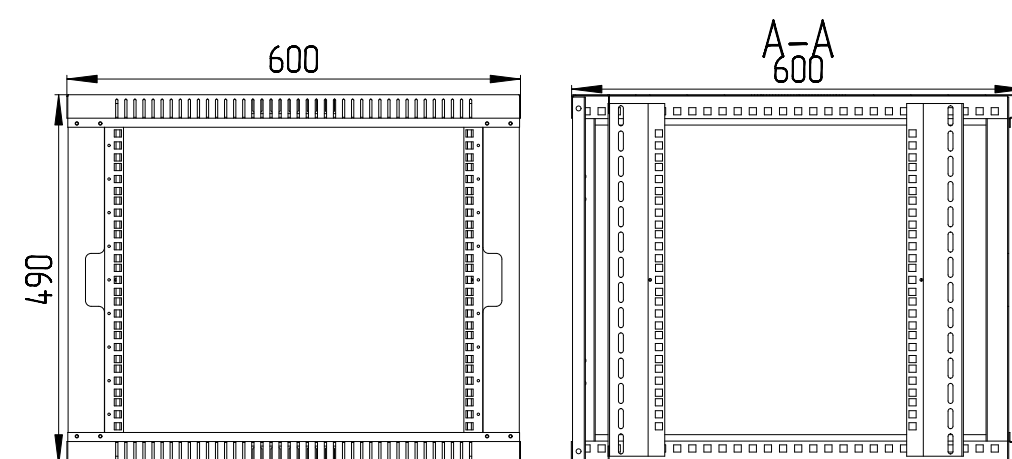

Wall Mount Enclosure 18U 600x350 SYSMATRIX WR
depth 350mm (Scale 1:10)

- How to define model:
- 1 - "TR" model;
 - 2 - "6" width
 - 3 - "8" depth
 - 4 - "42" unit height (1U = 44.44mm)
 - 5 - "7" color gray RAL 7035
 - 9 - "9" black RAL9004
 - 6 - "1" front door: glass in metal-frame
 - 0 - "0" without door
 - 1 - "1" glass in metal-frame
 - 2 - "2" metal
 - 3 - "3" perforated metal
 - 7 - "2" back door: metal
 - 0 - "0" without door
 - 1 - "1" glass in metal-frame
 - 2 - "2" metal
 - 3 - "3" perforated metal

Wall Mount Enclosure 15U 600x450 SYSMATRIX WR
depth 450mm (Scale 1:10)

Wall Mount Enclosure 18U 600x450 SYSMATRIX WR
depth 450mm (Scale 1:10)

Wall Mount Enclosure 6U 600x600 SYSMATRIX WR
depth 600mm (Scale 1:10)

Wall Mount Enclosure 9U 600x600 SYSMATRIX WR
depth 600mm (Scale 1:10)

Wall Mount Enclosure 12U 600x600 SYSMATRIX WR
depth 600mm (Scale 1:10)

Wall Mount Enclosure 15U 600x600 SYSMATRIX WR
depth 600mm (Scale 1:10)

Wall Mount Enclosure 18U 600x600 SYSMATRIX WR
depth 600mm (Scale 1:10)

SYSMATRIX TM
<http://sysmatrix.pro/>
BRAIN CONSTRUCTIONS (HK) CO., LIMITED
All right reserved.

Use of any materials: copying, publishing, the internet, blogs, wikis, virtual worlds and other social networks, transmission or dissemination in any way - only with written permission.