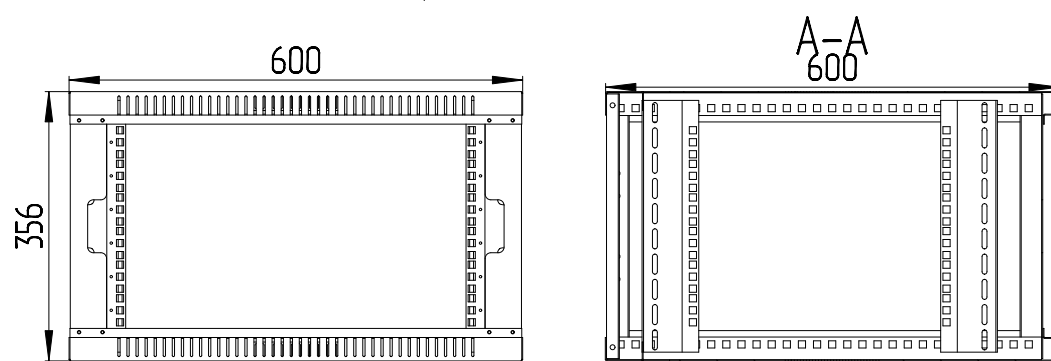

Wall Mount Enclosure 18U 600x350 SYSMATRIX WR
depth 350mm (Scale 1:10)

- How to define model:
- 1 - "TR" model;
 - 2 - "6" width
 - 3 - "8" depth
 - 4 - "42" unit height (1U = 44.44mm)
 - 5 - "7" color gray RAL 7035
 - 9 - "9" black RAL9004
 - 6 - "1" front door: glass in metal-frame
 - 0 - "0" without door
 - 1 - "1" glass in metal-frame
 - 2 - "2" metal
 - 3 - "3" perforated metal
 - 7 - "2" back door: metal
 - 0 - "0" without door
 - 1 - "1" glass in metal-frame
 - 2 - "2" metal
 - 3 - "3" perforated metal

Wall Mount Enclosure 6U 600x450 SYSMATRIX WR
depth 450mm (Scale 1:10)

Wall Mount Enclosure 9U 600x450 SYSMATRIX WR
depth 450mm (Scale 1:10)

Wall Mount Enclosure 12U 600x450 SYSMATRIX WR
depth 450mm (Scale 1:10)

Wall Mount Enclosure 15U 600x450 SYSMATRIX WR
depth 450mm (Scale 1:10)

Wall Mount Enclosure 18U 600x450 SYSMATRIX WR
depth 450mm (Scale 1:10)

Wall Mount Enclosure 6U 600x600 SYSMATRIX WR
depth 600mm (Scale 1:10)

Wall Mount Enclosure 9U 600x600 SYSMATRIX WR
depth 600mm (Scale 1:10)

Wall Mount Enclosure 12U 600x600 SYSMATRIX WR
depth 600mm (Scale 1:10)

Wall Mount Enclosure 15U 600x600 SYSMATRIX WR
depth 600mm (Scale 1:10)