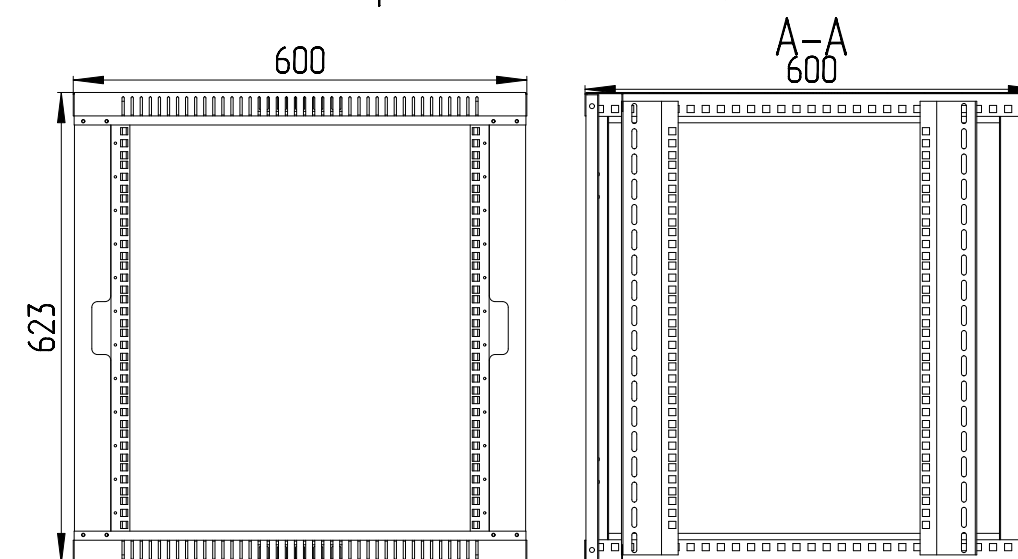

Wall Mount Enclosure 6U 600x450 SYSMATRIX WR
depth 450mm (Scale 1:10)

Wall Mount Enclosure 9U 600x450 SYSMATRIX WR
depth 450mm (Scale 1:10)

Wall Mount Enclosure 12U 600x450 SYSMATRIX WR
depth 450mm (Scale 1:10)

Wall Mount Enclosure 15U 600x450 SYSMATRIX WR
depth 450mm (Scale 1:10)

Wall Mount Enclosure 18U 600x450 SYSMATRIX WR
depth 450mm (Scale 1:10)

Wall Mount Enclosure 6U 600x600 SYSMATRIX WR
depth 600mm (Scale 1:10)

Wall Mount Enclosure 9U 600x600 SYSMATRIX WR
depth 600mm (Scale 1:10)

Wall Mount Enclosure 12U 600x600 SYSMATRIX WR
depth 600mm (Scale 1:10)

Wall Mount Enclosure 15U 600x600 SYSMATRIX WR
depth 600mm (Scale 1:10)

Wall Mount Enclosure 18U 600x600 SYSMATRIX WR
depth 600mm (Scale 1:10)

SYSMATRIX TM
<http://sysmatrix.pro/>
BRAIN CONSTRUCTIONS (HK) CO., LIMITED
All right reserved.

Use of any materials: copying, publishing, the internet, blogs, wikis, virtual worlds and other social networks, transmission or dissemination in any way - only with written permission.