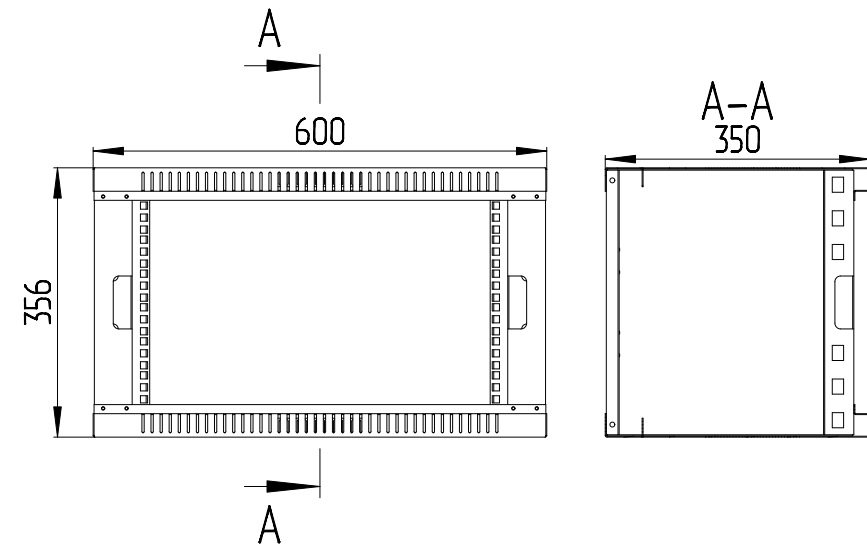

Wall Mount Enclosure 12U 600x150 SYSMATRIX WR depth150mm*
(*other types of height for special order)
Scale 1:10

Section 2 sectional Cabinet 19"
DS 6.06.7 - 6U (Scale 1:10)

Section 2 sectional Cabinet 19"
DS 6.09.7 - 9U (Scale 1:10)

Section 2 sectional Cabinet 19"
DS 6.12.7 - 12U (Scale 1:10)

Section 2 sectional Cabinet 19"
DS 6.15.7 - 15U (Scale 1:10)

Section 2 sectional Cabinet 19"
DS 6.18.7 - 18U (Scale 1:10)

Wall Mount Enclosure 6U 600x350 SYSMATRIX WR
depth 350mm (Scale 1:10)

Wall Mount Enclosure 9U 600x350 SYSMATRIX WR
depth 350mm (Scale 1:10)

Wall Mount Enclosure 12U 600x350 SYSMATRIX WR
depth 350mm (Scale 1:10)

Wall Mount Enclosure 15U 600x350 SYSMATRIX WR
depth 350mm (Scale 1:10)

Wall Mount Enclosure 18U 600x350 SYSMATRIX WR
depth 350mm (Scale 1:10)

- How to define model:
- 1 - "TR" model;
 - 2 - "6" width
 - 3 - "8" depth
 - 4 - "42" unit height (1U = 44.44mm)
 - 5 - "7" color gray RAL 7035
 - 9 - "9" black RAL9004
 - 6 - "1" front door: glass in metal-frame
 - 0 - "0" without door
 - 1 - "1" glass in metal-frame
 - 2 - "2" metal
 - 3 - "3" perforated metal
 - 7 - "2" back door: metal
 - 0 - "0" without door
 - 1 - "1" glass in metal-frame
 - 2 - "2" metal
 - 3 - "3" perforated metal