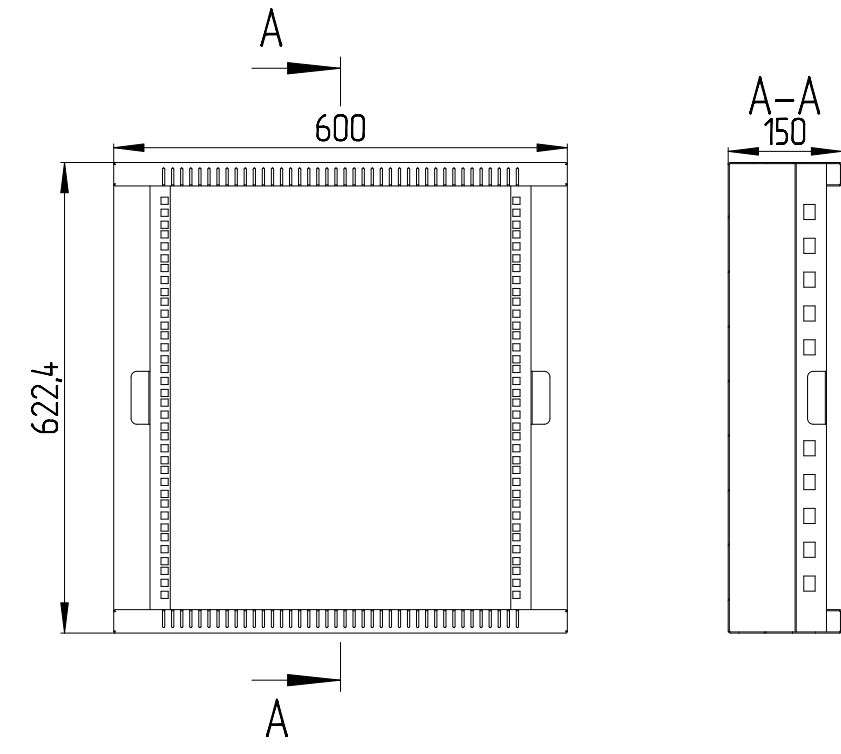

Wall Mount Enclosure 12U 600x150 SYSMATRIX WR depth150mm*
(*other types of height for special order)
Scale 1:10

Section 2 sectional Cabinet 19"
DS 6.06.7 - 6U (Scale 1:10)

Section 2 sectional Cabinet 19"
DS 6.09.7 - 9U (Scale 1:10)

Section 2 sectional Cabinet 19"
DS 6.12.7 - 12U (Scale 1:10)

Section 2 sectional Cabinet 19"
DS 6.15.7 - 15U (Scale 1:10)

Section 2 sectional Cabinet 19"
DS 6.18.7 - 18U (Scale 1:10)

Wall Mount Enclosure 6U 600x350 SYSMATRIX WR
depth 350mm (Scale 1:10)

Wall Mount Enclosure 9U 600x350 SYSMATRIX WR
depth 350mm (Scale 1:10)

Wall Mount Enclosure 12U 600x350 SYSMATRIX WR
depth 350mm (Scale 1:10)

Wall Mount Enclosure 15U 600x350 SYSMATRIX WR
depth 350mm (Scale 1:10)

Wall Mount Enclosure 18U 600x350 SYSMATRIX WR
depth 350mm (Scale 1:10)

- How to define model:
- 1 - "TR" model;
 - 2 - "6" width
 - 3 - "8" depth
 - 4 - "42" unit height (1U = 44.44mm)
 - 5 - "7" color gray RAL 7035
 - 9 - "9" black RAL9004
 - 6 - "1" front door: glass in metal-frame
 - 0 - "0" without door
 - 1 - "1" glass in metal-frame
 - 2 - "2" metal
 - 3 - "3" perforated metal
 - 7 - "2" back door: metal
 - 0 - "0" without door
 - 1 - "1" glass in metal-frame
 - 2 - "2" metal
 - 3 - "3" perforated metal