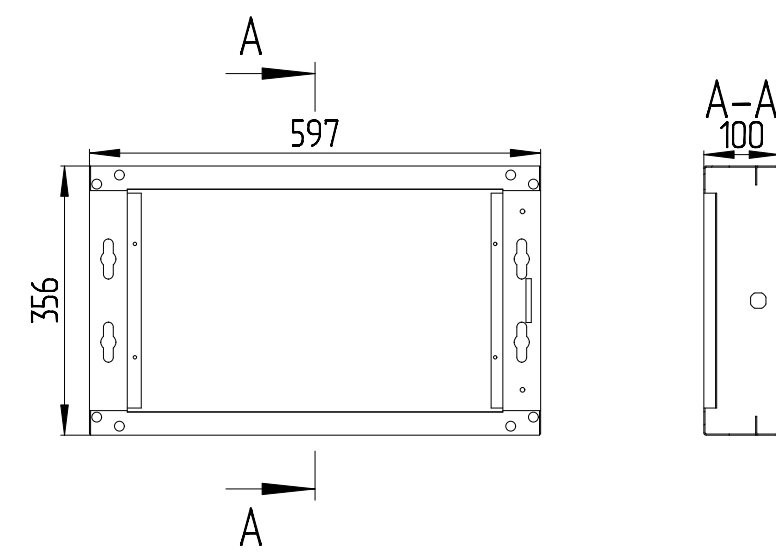

Wall Mount Enclosure 12U 600x150 SYSMATRIX WR depth150mm*
(*other types of height for special order)
Scale 1:10

Section 2 sectional Cabinet 19"
DS 6.06.7 - 6U (Scale 1:10)

Section 2 sectional Cabinet 19"
DS 6.09.7 - 9U (Scale 1:10)

Section 2 sectional Cabinet 19"
DS 6.12.7 - 12U (Scale 1:10)

Section 2 sectional Cabinet 19"
DS 6.15.7 - 15U (Scale 1:10)

Section 2 sectional Cabinet 19"
DS 6.18.7 - 18U (Scale 1:10)

Wall Mount Enclosure 6U 600x350 SYSMATRIX WR
depth 350mm (Scale 1:10)

Wall Mount Enclosure 9U 600x350 SYSMATRIX WR
depth 350mm (Scale 1:10)

Wall Mount Enclosure 12U 600x350 SYSMATRIX WR
depth 350mm (Scale 1:10)

Wall Mount Enclosure 15U 600x350 SYSMATRIX WR
depth 350mm (Scale 1:10)

Wall Mount Enclosure 18U 600x350 SYSMATRIX WR
depth 350mm (Scale 1:10)

- How to define model:
- 1 - "TR" model;
 - 2 - "6" width
 - 3 - "8" depth
 - 4 - "42" unit height (1U = 44.44mm)
 - 5 - "7" color gray RAL 7035
 - 9 - "9" black RAL9004
 - 6 - "1" front door: glass in metal-frame
 - 0 - "0" without door
 - 1 - "1" glass in metal-frame
 - 2 - "2" metal
 - 3 - "3" perforated metal
 - 7 - "2" back door: metal
 - 0 - "0" without door
 - 1 - "1" glass in metal-frame
 - 2 - "2" metal
 - 3 - "3" perforated metal