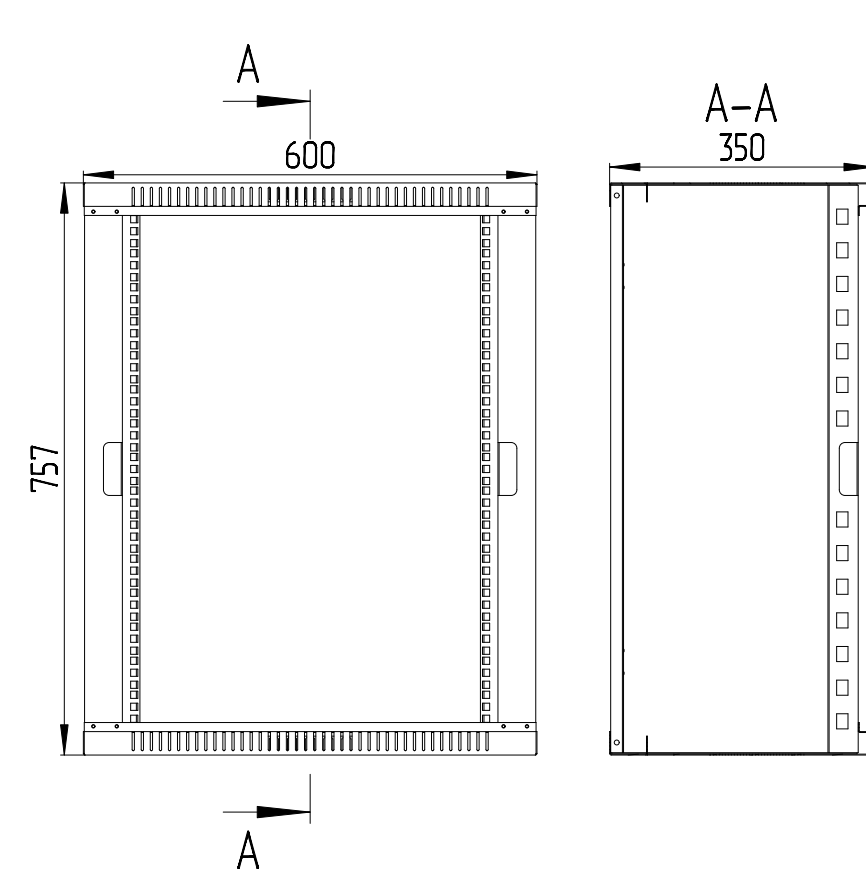

Wall Mount Enclosure 12U 600x150 SYSMATRIX WR depth150mm*
(*other types of height for special order)
Scale 1:10

Section 2 sectional Cabinet 19"
DS 6.06.7 - 6U (Scale 1:10)

Section 2 sectional Cabinet 19"
DS 6.09.7 - 9U (Scale 1:10)

Section 2 sectional Cabinet 19"
DS 6.12.7 - 12U (Scale 1:10)

Section 2 sectional Cabinet 19"
DS 6.15.7 - 15U (Scale 1:10)

Section 2 sectional Cabinet 19"
DS 6.18.7 - 18U (Scale 1:10)

Wall Mount Enclosure 6U 600x350 SYSMATRIX WR
depth 350mm (Scale 1:10)

Wall Mount Enclosure 9U 600x350 SYSMATRIX WR
depth 350mm (Scale 1:10)

Wall Mount Enclosure 12U 600x350 SYSMATRIX WR
depth 350mm (Scale 1:10)

Wall Mount Enclosure 15U 600x350 SYSMATRIX WR
depth 350mm (Scale 1:10)

Wall Mount Enclosure 18U 600x350 SYSMATRIX WR
depth 350mm (Scale 1:10)

- How to define model:
- 1 - "TR" model;
 - 2 - "6" width
 - 3 - "8" depth
 - 4 - "42" unit height (1U = 44.44mm)
 - 5 - "7" color gray RAL 7035
 - 9 - "9" black RAL9004
 - 6 - "1" front door: glass in metal-frame
 - 0 - "0" without door
 - 1 - "1" glass in metal-frame
 - 2 - "2" metal
 - 3 - "3" perforated metal
 - 7 - "2" back door: metal
 - 0 - "0" without door
 - 1 - "1" glass in metal-frame
 - 2 - "2" metal
 - 3 - "3" perforated metal