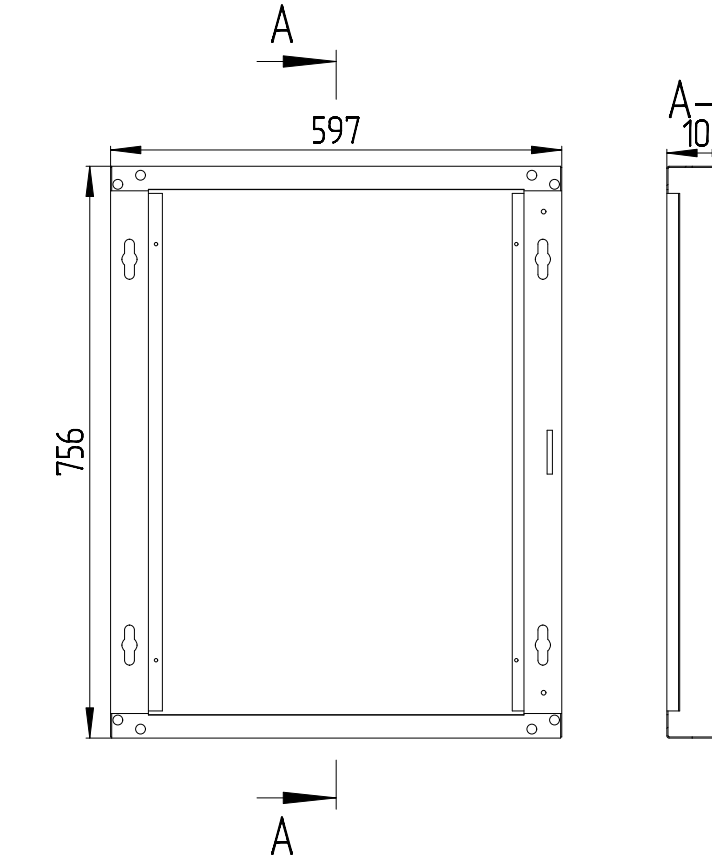

Wall Mount Enclosure 12U 600x150 SYSMATRIX WR depth150mm*
(*other types of height for special order)
Scale 1:10

Section 2 sectional Cabinet 19"
DS 6.06.7 - 6U (Scale 1:10)

Section 2 sectional Cabinet 19"
DS 6.09.7 - 9U (Scale 1:10)

Section 2 sectional Cabinet 19"
DS 6.12.7 - 12U (Scale 1:10)

Section 2 sectional Cabinet 19"
DS 6.15.7 - 15U (Scale 1:10)

Section 2 sectional Cabinet 19"
DS 6.18.7 - 18U (Scale 1:10)

Wall Mount Enclosure 6U 600x350 SYSMATRIX WR
depth 350mm (Scale 1:10)

Wall Mount Enclosure 9U 600x350 SYSMATRIX WR
depth 350mm (Scale 1:10)

Wall Mount Enclosure 12U 600x350 SYSMATRIX WR
depth 350mm (Scale 1:10)

Wall Mount Enclosure 15U 600x350 SYSMATRIX WR
depth 350mm (Scale 1:10)

Wall Mount Enclosure 18U 600x350 SYSMATRIX WR
depth 350mm (Scale 1:10)

- How to define model:
- 1 - "TR" model;
 - 2 - "6" width
 - 3 - "8" depth
 - 4 - "42" unit height (1U = 44.44mm)
 - 5 - "7" color gray RAL 7035
 - 9 - "9" black RAL9004
 - 6 - "1" front door: glass in metal-frame
 - 0 - "0" without door
 - 1 - "1" glass in metal-frame
 - 2 - "2" metal
 - 3 - "3" perforated metal
 - 7 - "2" back door: metal
 - 0 - "0" without door
 - 1 - "1" glass in metal-frame
 - 2 - "2" metal
 - 3 - "3" perforated metal