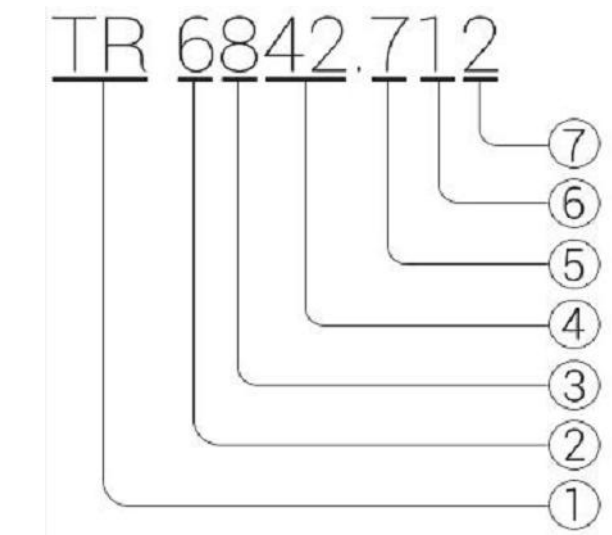

Wall Mount Enclosure 9U 600x350 SYSMATRIX WR
depth 350mm (Scale 1:10)

Wall Mount Enclosure 12U 600x350 SYSMATRIX WR
depth 350mm (Scale 1:10)

Wall Mount Enclosure 15U 600x350 SYSMATRIX WR
depth 350mm (Scale 1:10)

Wall Mount Enclosure 18U 600x350 SYSMATRIX WR
depth 350mm (Scale 1:10)

- How to define model:
- 1 - "TR" model;
 - 2 - "6" width
 - 3 - "8" depth
 - 4 - "42" unit height (1U = 44.44mm)
 - 5 - "7" color gray RAL 7035
 - 9 - "9" black RAL9004
 - 6 - "1" front door: glass in metal-frame
 - 0 - "0" without door
 - 1 - "1" glass in metal-frame
 - 2 - "2" metal
 - 3 - "3" perforated metal
 - 7 - "2" back door: metal
 - 0 - "0" without door
 - 1 - "1" glass in metal-frame
 - 2 - "2" metal
 - 3 - "3" perforated metal