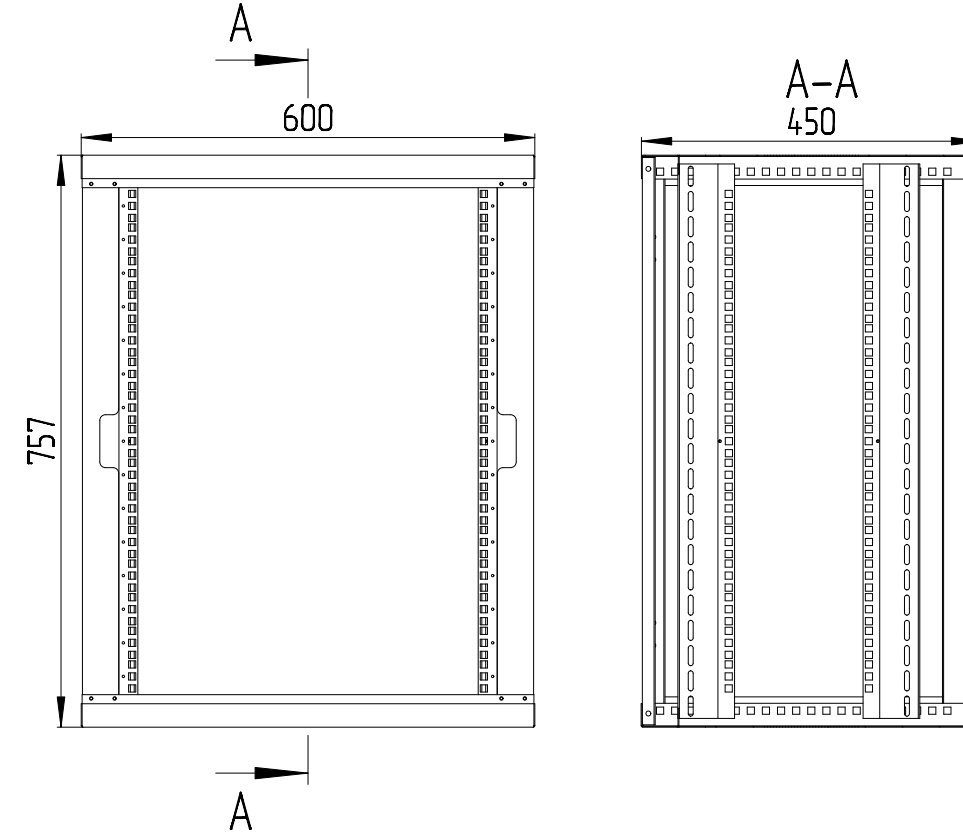

Wall Mount Enclosure 18U 600x350 SYSMATRIX WR
depth 350mm (Scale 1:10)

- How to define model:
- 1 - "TR" model;
 - 2 - "6" width
 - 3 - "8" depth
 - 4 - "42" unit height (1U = 44.44mm)
 - 5 - "7" color gray RAL 7035
 - 9 - "9" black RAL9004
 - 6 - "1" front door: glass in metal-frame
 - 0 - "0" without door
 - 1 - "1" glass in metal-frame
 - 2 - "2" metal
 - 3 - "3" perforated metal
 - 7 - "2" back door: metal
 - 0 - "0" without door
 - 1 - "1" glass in metal-frame
 - 2 - "2" metal
 - 3 - "3" perforated metal

Wall Mount Enclosure 6U 600x450 SYSMATRIX WR
depth 450mm (Scale 1:10)

Wall Mount Enclosure 9U 600x450 SYSMATRIX WR
depth 450mm (Scale 1:10)

Wall Mount Enclosure 12U 600x450 SYSMATRIX WR
depth 450mm (Scale 1:10)

Wall Mount Enclosure 15U 600x450 SYSMATRIX WR
depth 450mm (Scale 1:10)

Wall Mount Enclosure 18U 600x450 SYSMATRIX WR
depth 450mm (Scale 1:10)

Wall Mount Enclosure 6U 600x600 SYSMATRIX WR
depth 600mm (Scale 1:10)

Wall Mount Enclosure 9U 600x600 SYSMATRIX WR
depth 600mm (Scale 1:10)

Wall Mount Enclosure 12U 600x600 SYSMATRIX WR
depth 600mm (Scale 1:10)

Wall Mount Enclosure 15U 600x600 SYSMATRIX WR
depth 600mm (Scale 1:10)