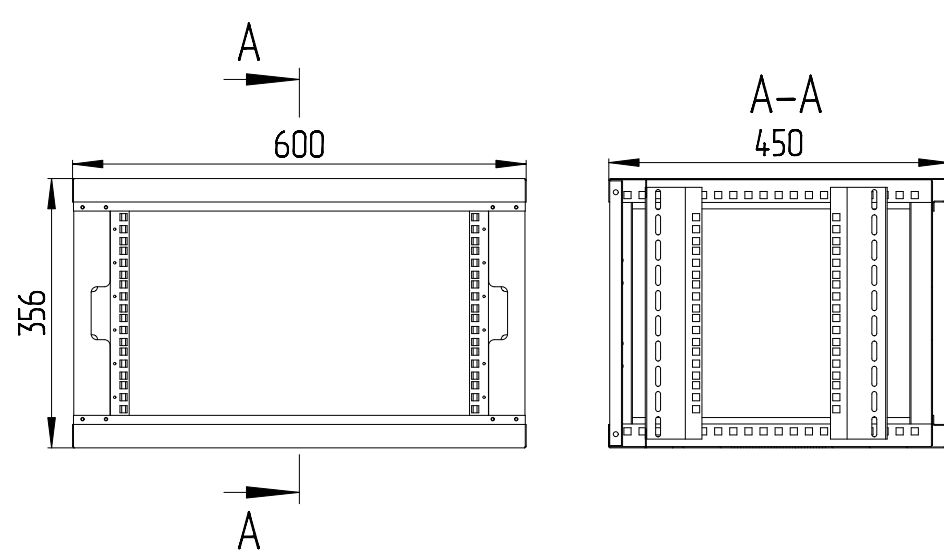

Wall Mount Enclosure 9U 600x350 SYSMATRIX WR
depth 350mm (Scale 1:10)

Wall Mount Enclosure 12U 600x350 SYSMATRIX WR
depth 350mm (Scale 1:10)

Wall Mount Enclosure 15U 600x350 SYSMATRIX WR
depth 350mm (Scale 1:10)

Wall Mount Enclosure 18U 600x350 SYSMATRIX WR
depth 350mm (Scale 1:10)

- How to define model:
- 1 - "TR" model;
 - 2 - "6" width
 - 3 - "8" depth
 - 4 - "42" unit height (1U = 44.44mm)
 - 5 - "7" color gray RAL 7035
 - 9 - "9" black RAL9004
 - 6 - "1" front door: glass in metal-frame
 - 0 - "0" without door
 - 1 - "1" glass in metal-frame
 - 2 - "2" metal
 - 3 - "3" perforated metal
 - 7 - "2" back door: metal
 - 0 - "0" without door
 - 1 - "1" glass in metal-frame
 - 2 - "2" metal
 - 3 - "3" perforated metal

Wall Mount Enclosure 6U 600x450 SYSMATRIX WR
depth 450mm (Scale 1:10)

Wall Mount Enclosure 9U 600x450 SYSMATRIX WR
depth 450mm (Scale 1:10)

Wall Mount Enclosure 12U 600x450 SYSMATRIX WR
depth 450mm (Scale 1:10)