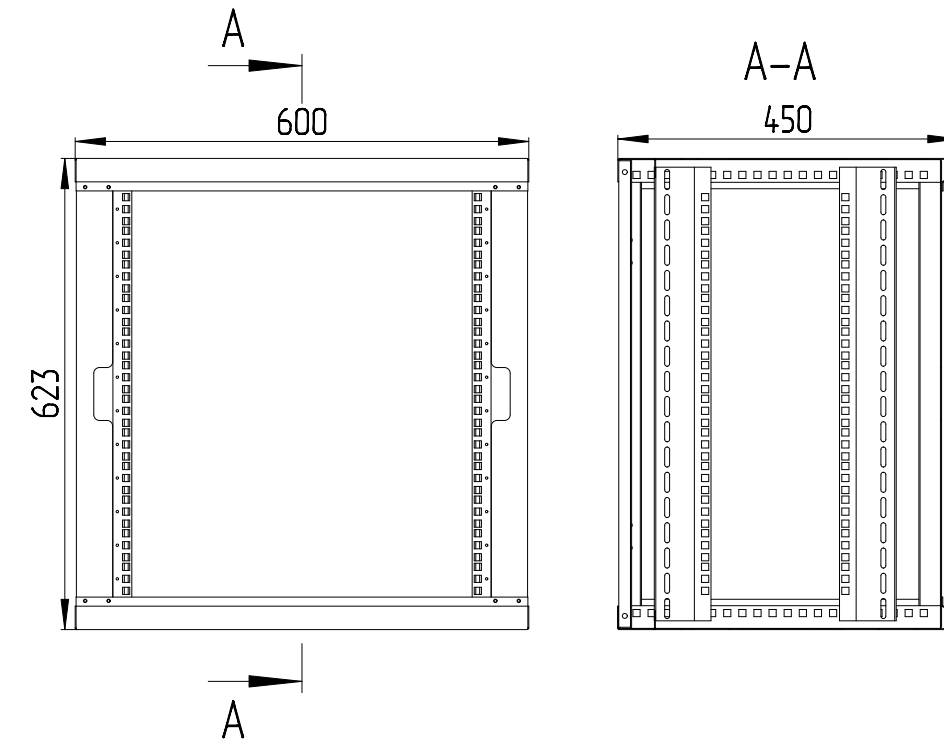

Wall Mount Enclosure 9U 600x350 SYSMATRIX WR
depth 350mm (Scale 1:10)

Wall Mount Enclosure 12U 600x350 SYSMATRIX WR
depth 350mm (Scale 1:10)

Wall Mount Enclosure 15U 600x350 SYSMATRIX WR
depth 350mm (Scale 1:10)

Wall Mount Enclosure 18U 600x350 SYSMATRIX WR
depth 350mm (Scale 1:10)

- How to define model:
- 1 - "TR" model;
 - 2 - "6" width
 - 3 - "8" depth
 - 4 - "42" unit height (1U = 44.44mm)
 - 5 - "7" color gray RAL 7035
 - 9 - "9" black RAL9004
 - 6 - "1" front door: glass in metal-frame
 - 0 - "0" without door
 - 1 - "1" glass in metal-frame
 - 2 - "2" metal
 - 3 - "3" perforated metal
 - 7 - "2" back door: metal
 - 0 - "0" without door
 - 1 - "1" glass in metal-frame
 - 2 - "2" metal
 - 3 - "3" perforated metal

Wall Mount Enclosure 6U 600x450 SYSMATRIX WR
depth 450mm (Scale 1:10)

Wall Mount Enclosure 9U 600x450 SYSMATRIX WR
depth 450mm (Scale 1:10)

Wall Mount Enclosure 12U 600x450 SYSMATRIX WR
depth 450mm (Scale 1:10)

Wall Mount Enclosure 15U 600x450 SYSMATRIX WR
depth 450mm (Scale 1:10)

Wall Mount Enclosure 18U 600x450 SYSMATRIX WR
depth 450mm (Scale 1:10)

Wall Mount Enclosure 6U 600x600 SYSMATRIX WR
depth 600mm (Scale 1:10)