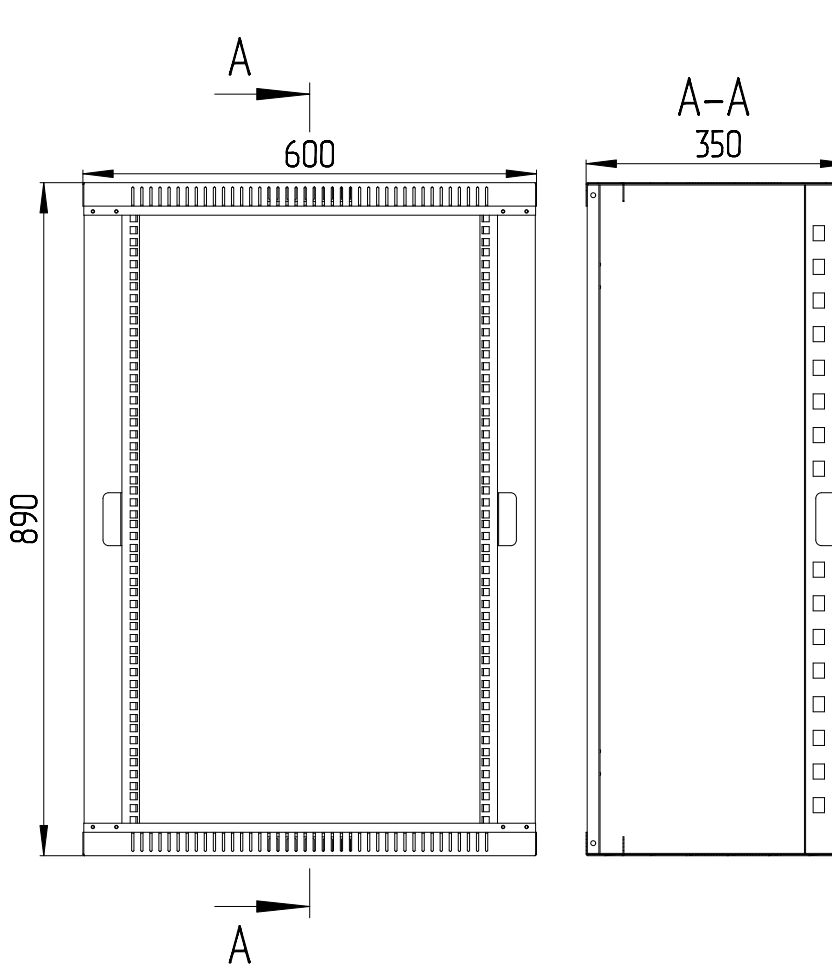

Wall Mount Enclosure 9U 600x350 SYSMATRIX WR
depth 350mm (Scale 1:10)

Wall Mount Enclosure 12U 600x350 SYSMATRIX WR
depth 350mm (Scale 1:10)

Wall Mount Enclosure 15U 600x350 SYSMATRIX WR
depth 350mm (Scale 1:10)

Wall Mount Enclosure 18U 600x350 SYSMATRIX WR
depth 350mm (Scale 1:10)

- How to define model:
- 1 - "TR" model;
 - 2 - "6" width
 - 3 - "8" depth
 - 4 - "42" unit height (1U = 44.44mm)
 - 5 - "7" color gray RAL 7035
 - 9 - "9" black RAL9004
 - 6 - "1" front door: glass in metal-frame
 - 0 - "0" without door
 - 1 - "1" glass in metal-frame
 - 2 - "2" metal
 - 3 - "3" perforated metal
 - 7 - "2" back door: metal
 - 0 - "0" without door
 - 1 - "1" glass in metal-frame
 - 2 - "2" metal
 - 3 - "3" perforated metal

Wall Mount Enclosure 6U 600x450 SYSMATRIX WR
depth 450mm (Scale 1:10)

Wall Mount Enclosure 9U 600x450 SYSMATRIX WR
depth 450mm (Scale 1:10)

Wall Mount Enclosure 12U 600x450 SYSMATRIX WR
depth 450mm (Scale 1:10)

Wall Mount Enclosure 15U 600x450 SYSMATRIX WR
depth 450mm (Scale 1:10)

Wall Mount Enclosure 18U 600x450 SYSMATRIX WR
depth 450mm (Scale 1:10)

Wall Mount Enclosure 6U 600x600 SYSMATRIX WR
depth 600mm (Scale 1:10)