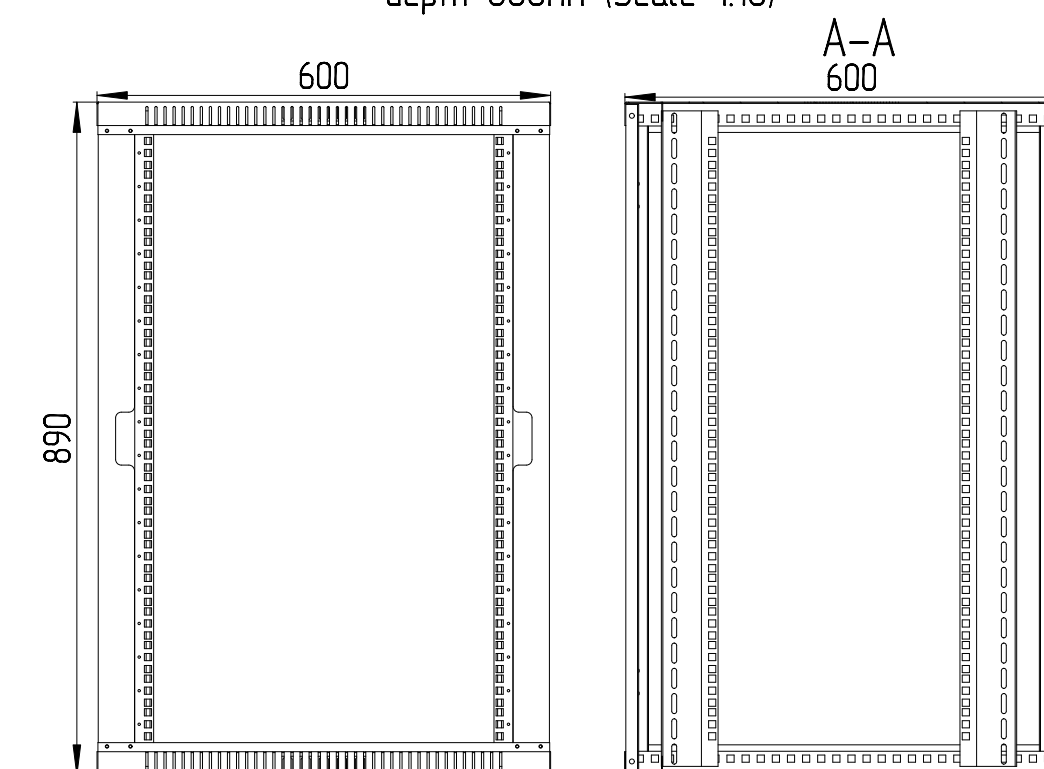

Wall Mount Enclosure 15U 600x450 SYSMATRIX WR
depth 450mm (Scale 1:10)

Wall Mount Enclosure 18U 600x450 SYSMATRIX WR
depth 450mm (Scale 1:10)

Wall Mount Enclosure 6U 600x600 SYSMATRIX WR
depth 600mm (Scale 1:10)

Wall Mount Enclosure 9U 600x600 SYSMATRIX WR
depth 600mm (Scale 1:10)

Wall Mount Enclosure 12U 600x600 SYSMATRIX WR
depth 600mm (Scale 1:10)

Wall Mount Enclosure 15U 600x600 SYSMATRIX WR
depth 600mm (Scale 1:10)

Wall Mount Enclosure 18U 600x600 SYSMATRIX WR
depth 600mm (Scale 1:10)

SYSMATRIX TM
<http://sysmatrix.pro/>
BRAIN CONSTRUCTIONS (HK) CO., LIMITED
All right reserved.

Use of any materials: copying, publishing, the internet, blogs, wikis, virtual worlds and other social networks, transmission or dissemination in any way - only with written permission.