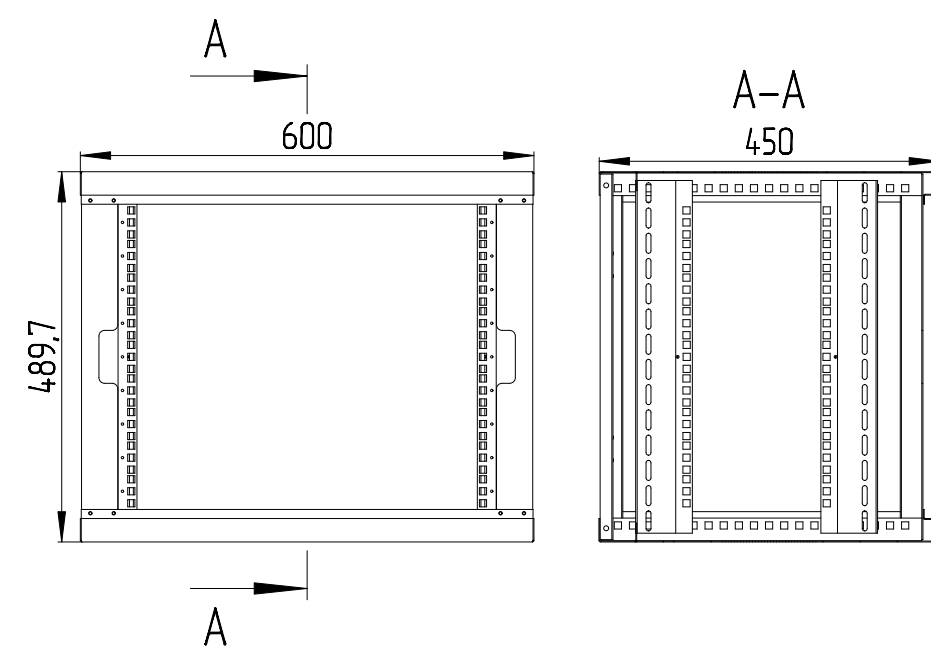

Wall Mount Enclosure 9U 600x350 SYSMATRIX WR
depth 350mm (Scale 1:10)

Wall Mount Enclosure 12U 600x350 SYSMATRIX WR
depth 350mm (Scale 1:10)

Wall Mount Enclosure 15U 600x350 SYSMATRIX WR
depth 350mm (Scale 1:10)

Wall Mount Enclosure 18U 600x350 SYSMATRIX WR
depth 350mm (Scale 1:10)

- How to define model:
- 1 - "TR" model;
 - 2 - "6" width
 - 3 - "8" depth
 - 4 - "42" unit height (1U = 44.44mm)
 - 5 - "7" color gray RAL 7035
 - 9 - "9" black RAL9004
 - 6 - "1" front door: glass in metal-frame
 - 0 - "0" without door
 - 1 - "1" glass in metal-frame
 - 2 - "2" metal
 - 3 - "3" perforated metal
 - 7 - "2" back door: metal
 - 0 - "0" without door
 - 1 - "1" glass in metal-frame
 - 2 - "2" metal
 - 3 - "3" perforated metal

Wall Mount Enclosure 6U 600x450 SYSMATRIX WR
depth 450mm (Scale 1:10)

Wall Mount Enclosure 9U 600x450 SYSMATRIX WR
depth 450mm (Scale 1:10)

Wall Mount Enclosure 12U 600x450 SYSMATRIX WR
depth 450mm (Scale 1:10)

Wall Mount Enclosure 15U 600x450 SYSMATRIX WR
depth 450mm (Scale 1:10)

Wall Mount Enclosure 18U 600x450 SYSMATRIX WR
depth 450mm (Scale 1:10)

Wall Mount Enclosure 6U 600x600 SYSMATRIX WR
depth 600mm (Scale 1:10)