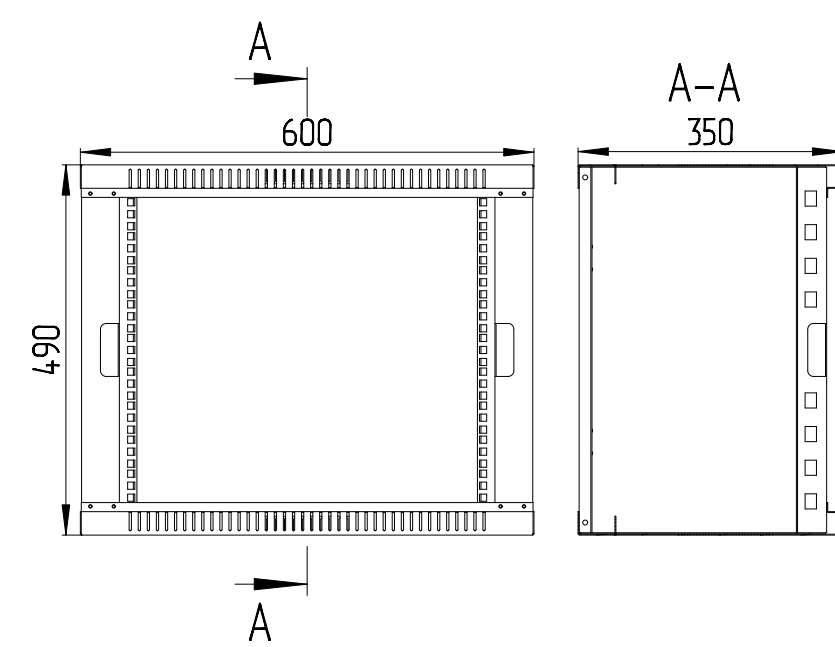

Wall Mount Enclosure 12U 600x150 SYSMATRIX WR depth150mm*
(*other types of height for special order)
Scale 1:10

Section 2 sectional Cabinet 19"
DS 6.06.7 - 6U (Scale 1:10)

Section 2 sectional Cabinet 19"
DS 6.09.7 - 9U (Scale 1:10)

Section 2 sectional Cabinet 19"
DS 6.12.7 - 12U (Scale 1:10)

Section 2 sectional Cabinet 19"
DS 6.15.7 - 15U (Scale 1:10)

Section 2 sectional Cabinet 19"
DS 6.18.7 - 18U (Scale 1:10)

Wall Mount Enclosure 6U 600x350 SYSMATRIX WR
depth 350mm (Scale 1:10)

Wall Mount Enclosure 9U 600x350 SYSMATRIX WR
depth 350mm (Scale 1:10)

Wall Mount Enclosure 12U 600x350 SYSMATRIX WR
depth 350mm (Scale 1:10)

Wall Mount Enclosure 15U 600x350 SYSMATRIX WR
depth 350mm (Scale 1:10)

Wall Mount Enclosure 18U 600x350 SYSMATRIX WR
depth 350mm (Scale 1:10)

- How to define model:
- 1 - "TR" model;
 - 2 - "6" width
 - 3 - "8" depth
 - 4 - "42" unit height (1U = 44.44mm)
 - 5 - "7" color gray RAL 7035
 - 9 - "9" black RAL9004
 - 6 - "1" front door: glass in metal-frame
 - 0 - "0" without door
 - 1 - "1" glass in metal-frame
 - 2 - "2" metal
 - 3 - "3" perforated metal
 - 7 - "2" back door: metal
 - 0 - "0" without door
 - 1 - "1" glass in metal-frame
 - 2 - "2" metal
 - 3 - "3" perforated metal