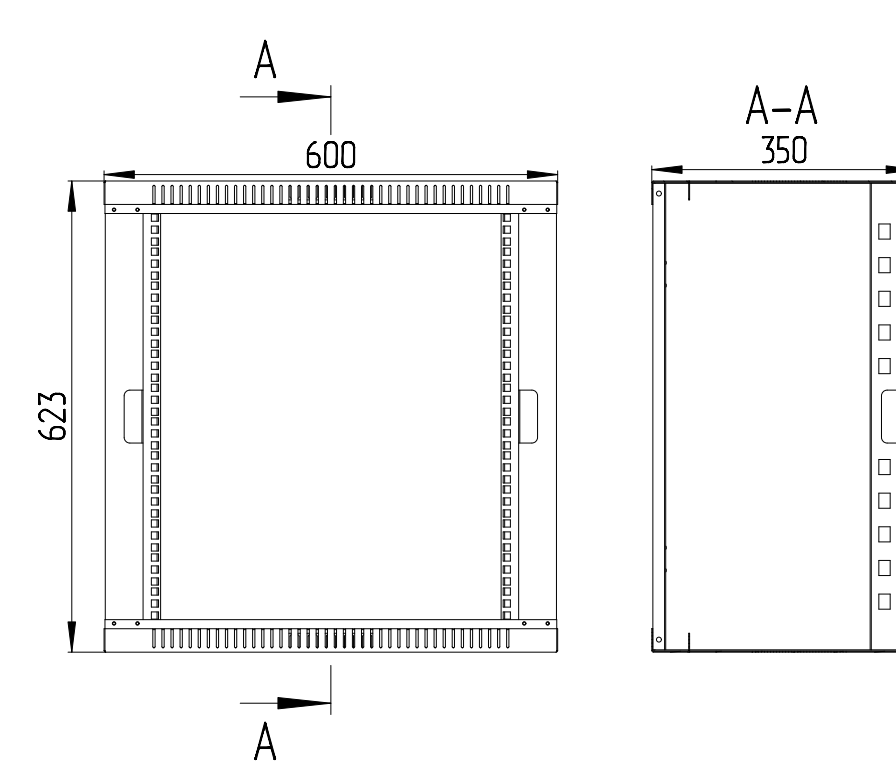

Wall Mount Enclosure 12U 600x150 SYSMATRIX WR depth150mm*
(*other types of height for special order)
Scale 1:10

Section 2 sectional Cabinet 19"
DS 6.06.7 - 6U (Scale 1:10)

Section 2 sectional Cabinet 19"
DS 6.09.7 - 9U (Scale 1:10)

Section 2 sectional Cabinet 19"
DS 6.12.7 - 12U (Scale 1:10)

Section 2 sectional Cabinet 19"
DS 6.15.7 - 15U (Scale 1:10)

Section 2 sectional Cabinet 19"
DS 6.18.7 - 18U (Scale 1:10)

Wall Mount Enclosure 6U 600x350 SYSMATRIX WR
depth 350mm (Scale 1:10)

Wall Mount Enclosure 9U 600x350 SYSMATRIX WR
depth 350mm (Scale 1:10)

Wall Mount Enclosure 12U 600x350 SYSMATRIX WR
depth 350mm (Scale 1:10)

Wall Mount Enclosure 15U 600x350 SYSMATRIX WR
depth 350mm (Scale 1:10)

Wall Mount Enclosure 18U 600x350 SYSMATRIX WR
depth 350mm (Scale 1:10)

- How to define model:
- 1 - "TR" model;
 - 2 - "6" width
 - 3 - "8" depth
 - 4 - "42" unit height (1U = 44.44mm)
 - 5 - "7" color gray RAL 7035
 - 9 - "9" black RAL9004
 - 6 - "1" front door: glass in metal-frame
 - 0 - "0" without door
 - 1 - "1" glass in metal-frame
 - 2 - "2" metal
 - 3 - "3" perforated metal
 - 7 - "2" back door: metal
 - 0 - "0" without door
 - 1 - "1" glass in metal-frame
 - 2 - "2" metal
 - 3 - "3" perforated metal